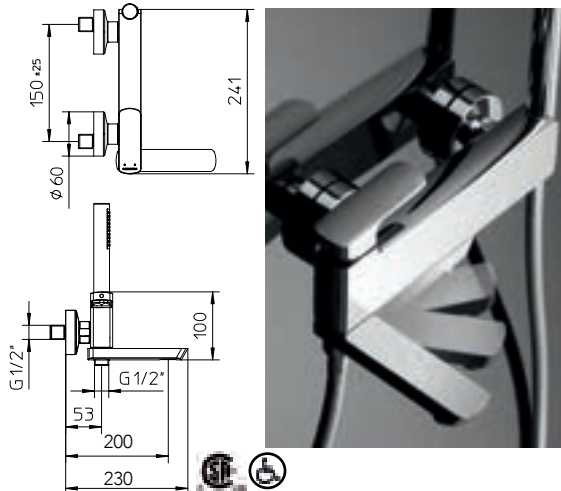

mis

mis

Single lever wall mounted bath faucet with elongated spout, diverter for handshower and 1.5 M flexible hose.

Robinet mural pour baignoire avec bec allongé, déviateur pour douchette et un boyau flexible de 1,5 mètres.

561180-10

10 Chrome

859$

Max flow: 4.5 gal/min
Débit max : 17 l/min

Five hole roman bath faucet with diverter for handshower with 1.5 m flexible hose.

Robinet de bain romain 5 trous avec déviateur pour douchette avec boyau flexible de 1,5 mètres.

011384-10

10 Chrome

1499$