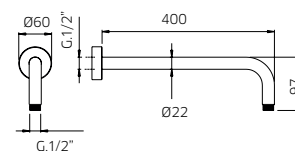

digit

digit kit 4

Pressure balanced with volume control
Pression équilibrée avec contrôle de volume

992639	Brass shower arm 15³/₄" <i>Bras de douche en laiton massif 15³/₄"</i>	139
9926U8	Abs shower head 10" <i>Tête de douche en abs 10"</i>	299
121022-PB	Single lever pressure balanced valve with diverter <i>Valve à pression équilibrée avec déviateur</i>	459
992112	Brass tub spout <i>Bec de bain en laiton massif</i>	274

TOTAL 1171$

Discount when bought as a kit
Escompte pour l'ensemble **10%**

TOTAL 1054$