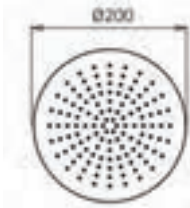

digit

digit kit 10-38 ☐

digit kit 10-43 ☐

Thermostatic with volume control

Thermostatique avec contrôle de volume

9926V2	Brass shower arm 13³/₄" <i>Bras de douche en laiton massif 13³/₄"</i>	269
992610	Brass shower head 8" <i>Tête de douche en laiton 8"</i>	659
992080	Handshower kit with rail <i>Ensemble de douchette sur rail</i>	569
962426	Brass thermostatic valve 1/2" 3way <i>Valve thermostatique 1/2" en laiton massif 3 voies</i>	1349
9926M3	Brass water outlet <i>Sortie d'eau en laiton massif</i>	179
992112	Brass tub spout <i>Bec de bain en laiton massif</i>	399

TOTAL 3424$

Discount when bought as a kit
Escompte pour l'ensemble **10%**

TOTAL 3081$

digit/mimo color