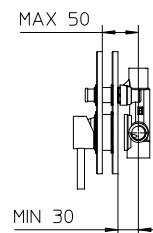

digit

digit kit 4

Pressure balanced with volume control
Pression équilibrée avec contrôle de volume

992639	Brass shower arm 15³/₄" <i>Bras de douche en laiton massif 15³/₄"</i>	139
9926U8	Abs shower head 10" <i>Tête de douche en abs 10"</i>	299
121022-PB	Single lever pressure balanced valve with diverter <i>Valve à pression équilibrée avec déviateur</i>	459
992112	Brass tub spout <i>Bec de bain en laiton massif</i>	274

TOTAL 1171$

Discount when bought as a kit
Escompte pour l'ensemble **10%**

TOTAL 1054$