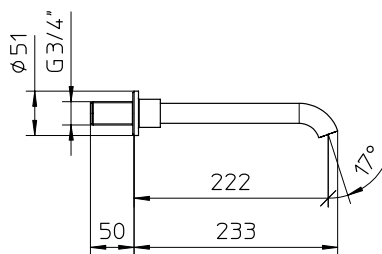

digit

digit kit 4

Pressure balanced with volume control
Pression équilibrée avec contrôle de volume

992639	Brass shower arm 15³/₄" <i>Bras de douche en laiton massif 15³/₄"</i>	139
9926U8	Abs shower head 10" <i>Tête de douche en abs 10"</i>	299
121022-PB	Single lever pressure balanced valve with diverter <i>Valve à pression équilibrée avec déviateur</i>	459
992112	Brass tub spout <i>Bec de bain en laiton massif</i>	274

TOTAL 1171$

Discount when bought as a kit
Escompte pour l'ensemble **10%**

TOTAL 1054$