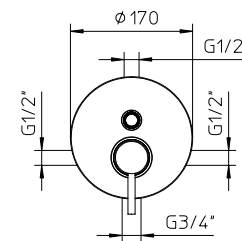

digit

digit kit 4

Pressure balanced with volume control
Pression équilibrée avec contrôle de volume

992639	Brass shower arm 15³/₄" <i>Bras de douche en laiton massif 15³/₄"</i>	139
9926U8	Abs shower head 10" <i>Tête de douche en abs 10"</i>	299
121022-PB	Single lever pressure balanced valve with diverter <i>Valve à pression équilibrée avec déviateur</i>	459
992112	Brass tub spout <i>Bec de bain en laiton massif</i>	274

TOTAL 1171$

Discount when bought as a kit
Escompte pour l'ensemble **10%**

TOTAL 1054$