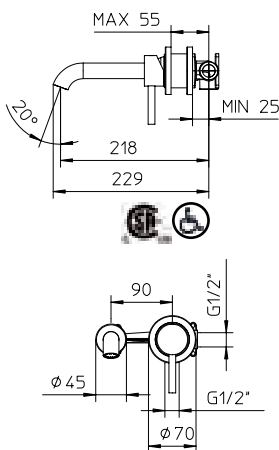

# digit

**Wall mounted single lever lavatory faucet.**

Robinet de lavabo mural monocommande.

**123114-10**

**10 Chrome 449\$**

(995720 + 123163)

**Max flow: 1.5 gal/min**  
Débit max : 5,75 l/min

**Wall mounted single lever lavatory faucet.**