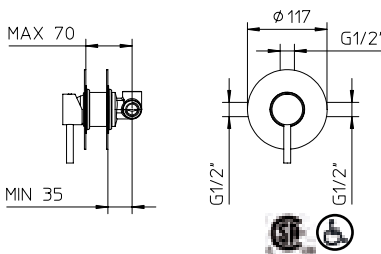

2way/voies or/ou
3way/voies 1/2"

[acqua clima]

Max flow: 9 gal/min
Débit max : 34 l/min