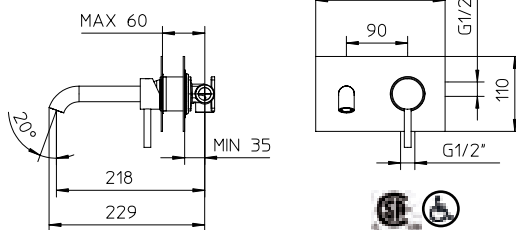

digit

Wall mounted single lever lavatory faucet.

Robinet de lavabo mural monocommande.

123114-10

10 Chrome 449$

(995720 + 123163)

Max flow: 1.5 gal/min
Débit max : 5,75 l/min

Wall mounted single lever lavatory faucet.

Robinet de lavabo mural monocommande.

123014-10

10 Chrome 699$

(995720 + 123162)

Max flow: 1.5 gal/min
Débit max : 5,75 l/min

Wash basin round trap.

Syphon de lavabo rond.

991443-10

10 Chrome 199$

Click-clack waste 1 1/4\"

Bonde clic-clac 1 1/4\"

991424-10

10 Chrome 97$