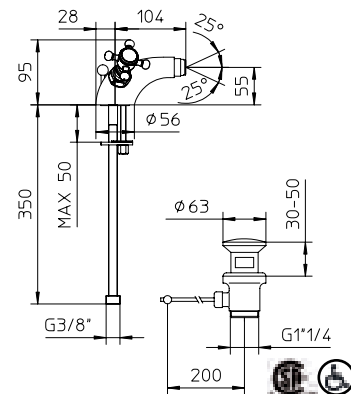

Single hole bidet faucet with pop-up waste 1¼"

Robinet de bidet monotrou avec avec bonde de vidange à tirette 1 ¼".

524120-__

10	Chrome	529$
70	Chrome-Swarovski / Chromé-Swarovski	1129$