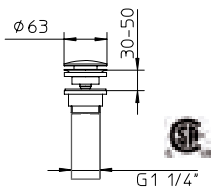

Chrome/Swarovski / Chromé/Swarovski

Max flow: 1.5 gal/min
Débit max : 5,75 l/min

adams

Click-clack waste 1¼".

Bonde clic-clac 1¼"

991424-__

10 Chrome	97\$
-----------	------

Single hole bidet faucet with pop-up waste 1¼"