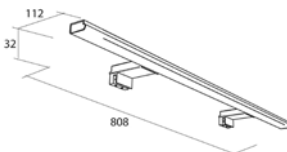

ESTHER 810 5700K LED light chrome (6W). IP 44.
Multi-hook fastening. Non-dimmable.
Lumière DEL **ESTHER 810** chrome (6W). IP 44.
Fixation multicrochet. Intensité non variable.

LED22625	(32"x4¼"x1")	$305.00