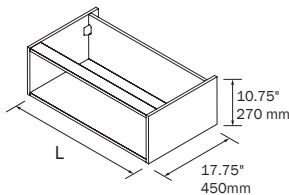

WALL-HUNG UNIT ALLIANCE 1 HOLLOW SHELF ALLIANCE MODULE 1 TABLETTE CREUSE

Hollow shelf wall-hung unit with carbon-TX finish.

Tablette murale creuse avec fini carbon-TX.

L	Carbon-TX	
	CODE	$
24"/600mm	OPT22811	588.
32"/800mm	OPT22815	663.
40"/1000mm	OPT22819	739.