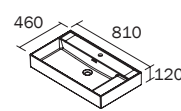

32"/810 mm
Centered/Centré

WB87728-POR
$986.00