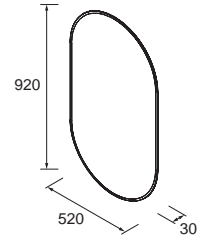

Mirrors with integrated LED

Miroirs à DEL intégrés

CANDEM

Mirror **CANDEM**. With 4200K LED light. H/V. Non-dimmable.
Miroir **CANDEM**. Avec lumière DEL. H/V. Intensité non variable.

MIR23405-LED	(800 x 600 mm)	$1131.00
MIR23406-LED	(1000 x 600 mm)	$1295.00
MIR23407-LED	(1200 x 600 mm)	$1459.00

CHICAGO

Mirror **CHICAGO** with 5700K LED light and anti-fog. Non-dimmable.
Miroir **CHICAGO** avec lumière DEL et anti-buée. Intensité non variable.

MIR87853-LED	(800 x 600 mm)	$1220.00
MIR87854-LED	(1000 x 600 mm)	$1449.00
MIR87855-LED	(1200 x 600 mm)	$1532.00

NEW
NOUVEAU

EMILE

Mirror **EMILE** with 5700K LED light. H/V. Non-dimmable.
Miroir **EMILE** avec lumière DEL. H/V. Intensité non variable.

MIR97643-LED	(500 x 1300 mm)	$1087.00
MIR97644-LED	(700 x 1100 mm)	$1191.00

NEW
NOUVEAU

OLIMPIA

Mirror **OLIMPIA**. With 5700K LED light. Non-dimmable.
Miroir **OLIMPIA**. Avec lumière DEL. Intensité non variable.

MIR87862-LED	(matt white)	$943.00
MIR87864-LED	(blue fog)	$943.00
MIR91121-LED	(matt black)	$943.00

NEW
NOUVEAU

LOUIS

Mirror **LOUIS** with 5700K LED light. H/V. Non-dimmable.
Miroir **LOUIS** avec lumière DEL. H/V. Intensité non variable.

MIR97641-LED	(600 x 900 mm)	$949.00
MIR97642-LED	(700 x 1200 mm)	$1194.00

NEW
NOUVEAU

MOON

Mirror **MOON** circular mirror with back 4200K LED light. Non-dimmable.
Miroir **MOON** circulaire avec lumière DEL arrière. Intensité non variable.

MIR91120-LED	(Ø 600 mm)	$907.00
MIR83963-LED	(Ø 800 mm)	$986.00
MIR83964-LED	(Ø 1000 mm)	$1230.00

MOSCOW

Mirror **MOSCOW** H/V with LED light (8W), magnifying zone (x2) and sensor. Non-dimmable.
Miroir **MOSCOW** H/V avec lumière DEL (8W), zone grossissante (x2) et capteur. Intensité non variable.

MIR23207-LED	(800 x 600 mm)	$873.00
MIR23208-LED	(1000 x 600 mm)	$998.00