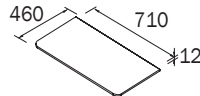

## SOLID SURFACE

**Matt white solid surface countertop. No hole**  
**Comptoir surface solide blanc mat. Sans trou**

**TOP97495**  
 \$778.00

24" / 610 mm  
 No hole/Sans trou

**TOP97496**  
 \$804.00

28" / 710 mm  
 No hole/Sans trou