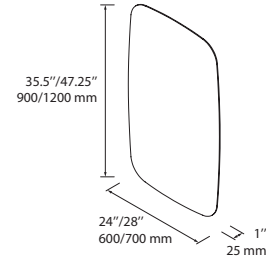

Mirror **LOUIS** with 5700K LED light. H/V. Non-dimmable.
Miroir **LOUIS** avec lumière DEL. H/V. Intensité non variable.

MIR97641-LED	(600 x 900 mm)	$949.00
MIR97642-LED	(700 x 1200 mm)	$1194.00

NEW
NOUVEAU