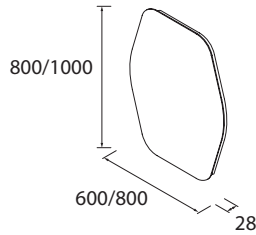

Mirrors with integrated LED Miroirs à DEL intégrés

ORGANIC 800 mirror with 4200K back LED light. H/V. Non-dimmable.

Miroir **ORGANIC 800** avec lumière DEL arrière. H/V. Intensité non variable.

MIR26775-LED	(600 x 800 mm)	$996.00
MIR26776-LED	(800 x 1000 mm)	$1087.00

Mirror **REFLEXO** with 4200K back LED light. H/V. Non-dimmable.

Miroir **REFLEXO** avec lumière DEL arrière. H/V. Intensité non variable.

MIR20740-LED	(800 x 600 mm)	$1014.00
MIR20741-LED	(1000 x 600 mm)	$1121.00
MIR20742-LED	(1200 x 600 mm)	$1293.00
MIR91115-LED	(1400 x 600 mm)	$1365.00
MIR91116-LED	(1600 x 600 mm)	$1449.00

Mirror **ROMA**. With 6000K LED light. White or black frame. H/V. Non-dimmable.

Miroir **ROMA**. Avec lumière DEL. Cadre blanc ou noir. H/V. Intensité non variable.

white frame cadre blanc	☐ MIR92650-LED	(800 x 600 mm)	$1014.00
	☐ MIR92651-LED	(1000 x 600 mm)	$1098.00
	☐ MIR92652-LED	(1200 x 600 mm)	$1282.00
black frame cadre noir	☐ MIR91117-LED	(800 x 600 mm)	$1014.00
	☐ MIR91118-LED	(1000 x 600 mm)	$1098.00
	☐ MIR91119-LED	(1200 x 600 mm)	$1282.00

Mirror **GLOBE** with 5700K LED light. Non-dimmable. **NEW NOUVEAU**

gold frame cadre doré	☐ MIR97618-LED	(Ø 600 mm)	$1121.00
	☐ MIR97636-LED	(Ø 800 mm)	$1293.00
	☐ MIR97639-LED	(Ø 1000 mm)	$1402.00
white frame cadre blanc	☐ MIR97604-LED	(Ø 600 mm)	$1121.00
	☐ MIR97634-LED	(Ø 800 mm)	$1293.00
	☐ MIR97637-LED	(Ø 1000 mm)	$1402.00
black frame cadre noir	☐ MIR97614-LED	(Ø 600 mm)	$1121.00
	☐ MIR97635-LED	(Ø 800 mm)	$1293.00
	☐ MIR97638-LED	(Ø 1000 mm)	$1402.00

Mirror **TOULOUSE**. with white and blue LED (15 W) IP 44. Non-dimmable.

Miroir **TOULOUSE**. avec lumière blanche et bleu DEL (15 W) IP 44. Intensité non variable.

MIR23402-LED	(800 x 700 mm)	$1014.00
MIR23403-LED	(1000 x 700 mm)	$1098.00

Mirror **UP & DOWN**. With LED light. Non-dimmable.

Miroir **UP & DOWN**. Avec lumière DEL. Intensité non variable.

MIR21736-LED	(800 x 600 mm)	$978.00
MIR21737-LED	(1000 x 600 mm)	$1243.00
MIR21738-LED	(1200 x 600 mm)	$1339.00