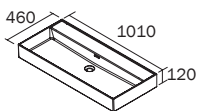

40"/1010 mm
Centered/Centré

WB85912-POR
$1269.00