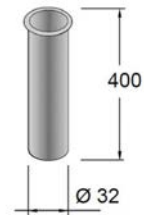

Elongated tail piece for P-TRAP, CHROME. Ø1.5" x 15.75"
Tail piece allongé pour siphon. CHROME. Ø32 x 400 mm
OPT7787 **$84.00**

Kit P-Trap and click clack. MATT BLACK
Ensemble syphon et click-clack. NOIR MAT
OPT26985 **$292.00**