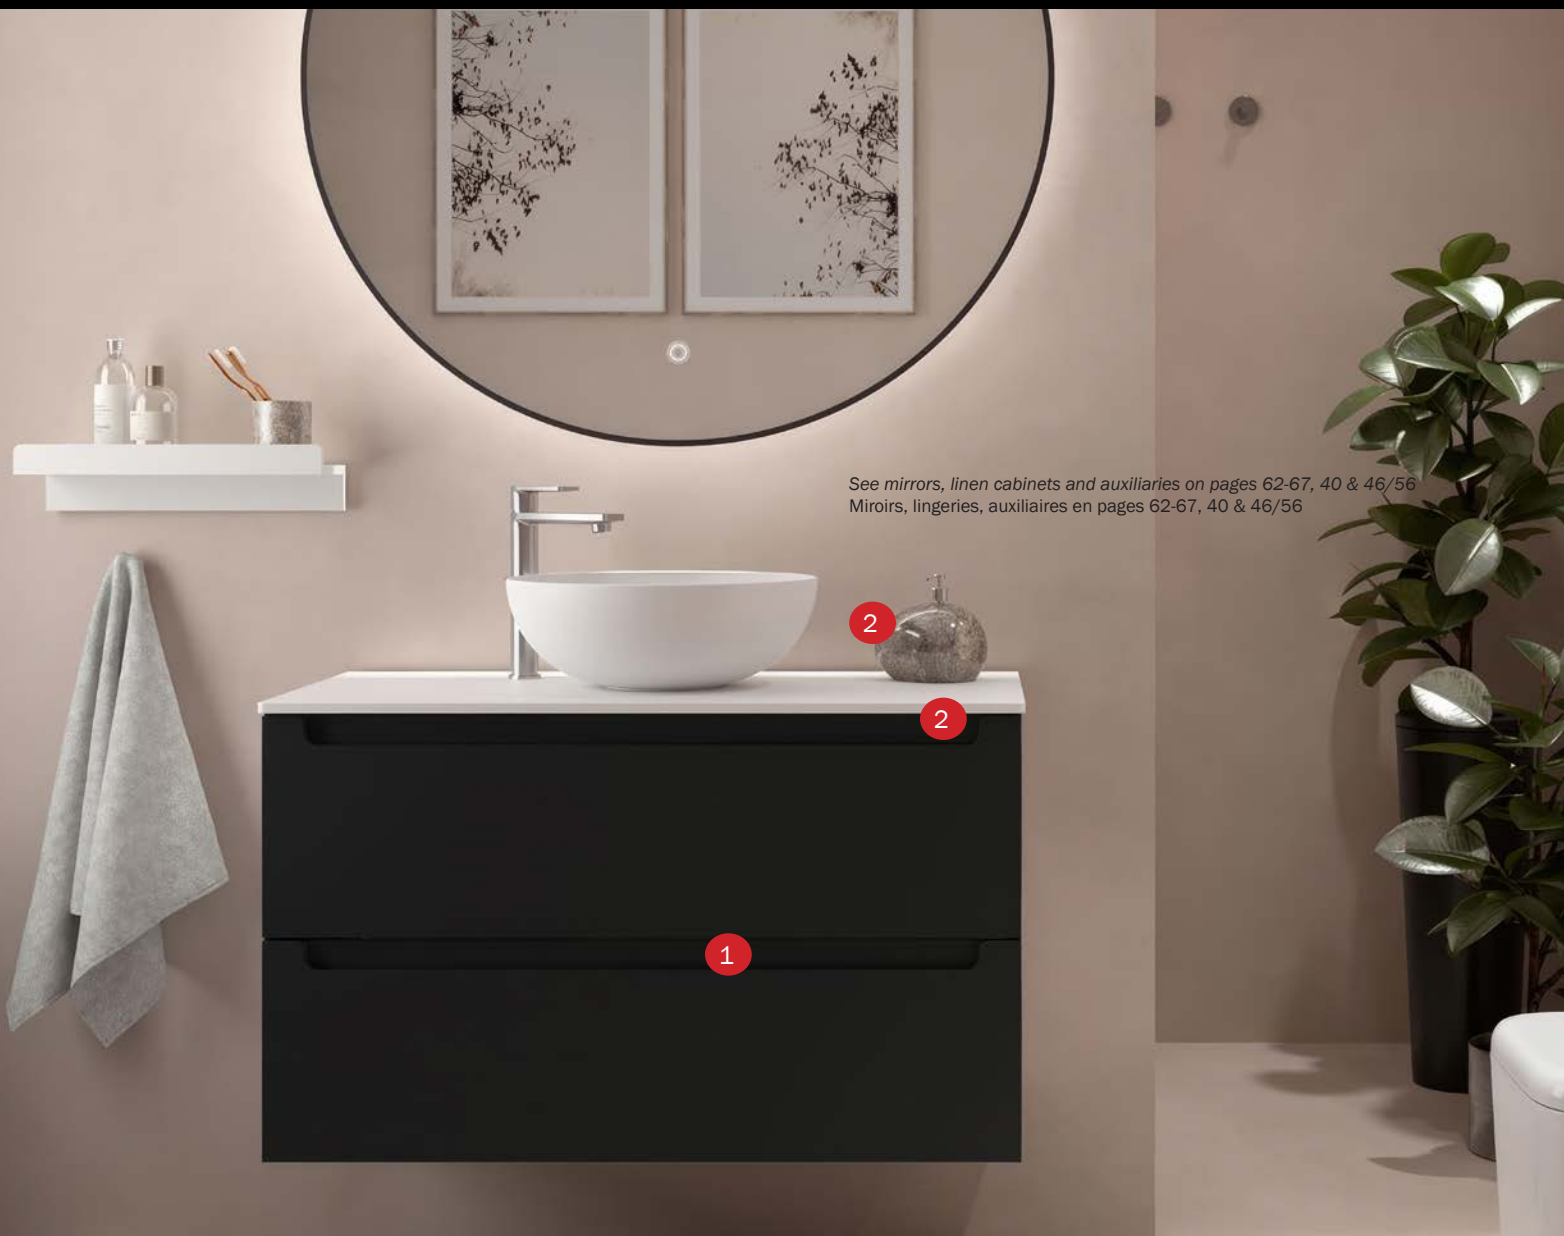

## 900 (36") Centered - 2 drawers

See mirrors, linen cabinets and auxiliaries on pages 62-67, 40 & 46/56  
Miroirs, lingeires, auxiliaires en pages 62-67, 40 & 46/56

<b>This set / Cet ensemble:</b>		<b>\$3472.00</b>
Vanity / Vanité	MON96485-VAN	\$1989.00
Countertop / Comptoir	TOP97498	\$856.00
Washbasin / Vasque	LAV24555-POR	\$627.00