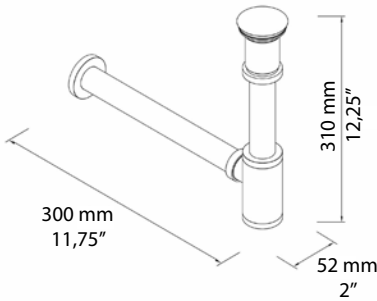

Drains / Drains

Kit P-Trap and click clack. CHROME
Ensemble syphon et click-clack. CHROME
OPT23033 **$263.00**

Elongated tail piece for P-TRAP, CHROME. Ø1.5" x 15.75"
Tail piece allongé pour siphon. CHROME. Ø32 x 400 mm
OPT7787 **$84.00**

Kit P-Trap and click clack. MATT BLACK
Ensemble syphon et click-clack. NOIR MAT
OPT26985 **$292.00**