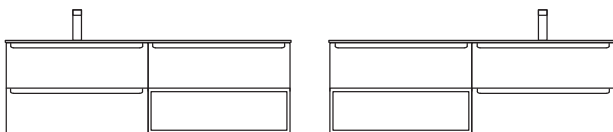

1600 (63") LH/RH 3-drawers

See mirrors, linen cabinets and auxiliaries on pages 62-67, 40 & 46/56
Miroirs, lingeries, auxiliaires en pages 62-67, 40 & 46/56

This set / Cet ensemble:		$4952.00
2 drawers vanity / Vanité 2 tiroirs	MON23446-VAN	$1909.00
1 drawer module / Module 1 tiroir	MON23438	$1022.00
Modules / Modules	OPT22815	$255.00
Countertop / Comptoir	WB97055-MSS	$1766.00

Configurations possible / Configurations possibles

Vilna