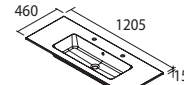

WB97046-MSS
$1246.00

48"/1205 mm
Centered/Centré
2 taps/2 robinets