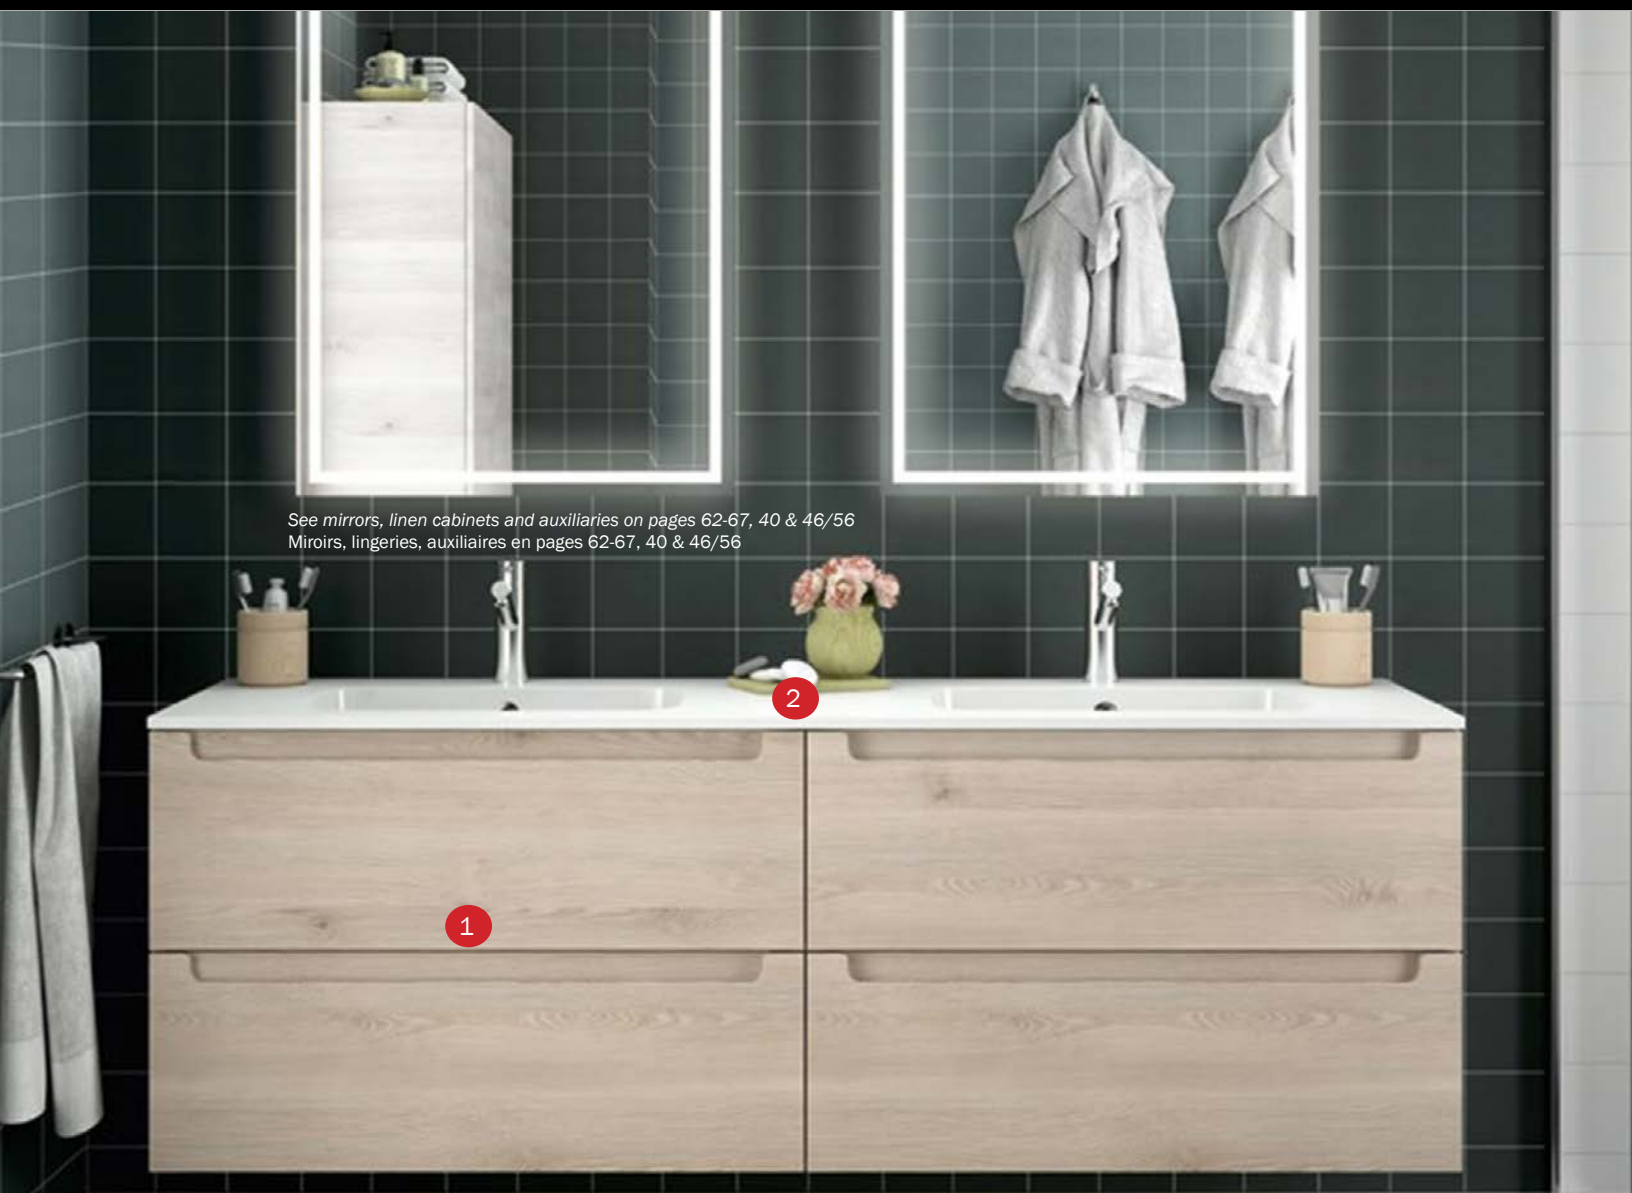

1600 (63") double

See mirrors, linen cabinets and auxiliaries on pages 62-67, 40 & 46/56
Miroirs, lingeiries, auxiliaires en pages 62-67, 40 & 46/56

This set / Cet ensemble:		$5584.00
Vanities / Vanités	MON23934-VAN	2x $1909.00 = $3818.00
Countertop / Comptoir	WB97056-MSS	$1766.00