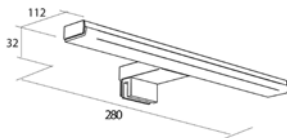

ESTHER 280 5700K LED light chrome (3W). IP 44.
Multi-hook fastening. Non-dimmable.
Lumière DEL **ESTHER 280** chrome (3W). IP 44.
Fixation multicrochet. Intensité non variable.

LED22623	(11"x4¼"x1")	$179.00