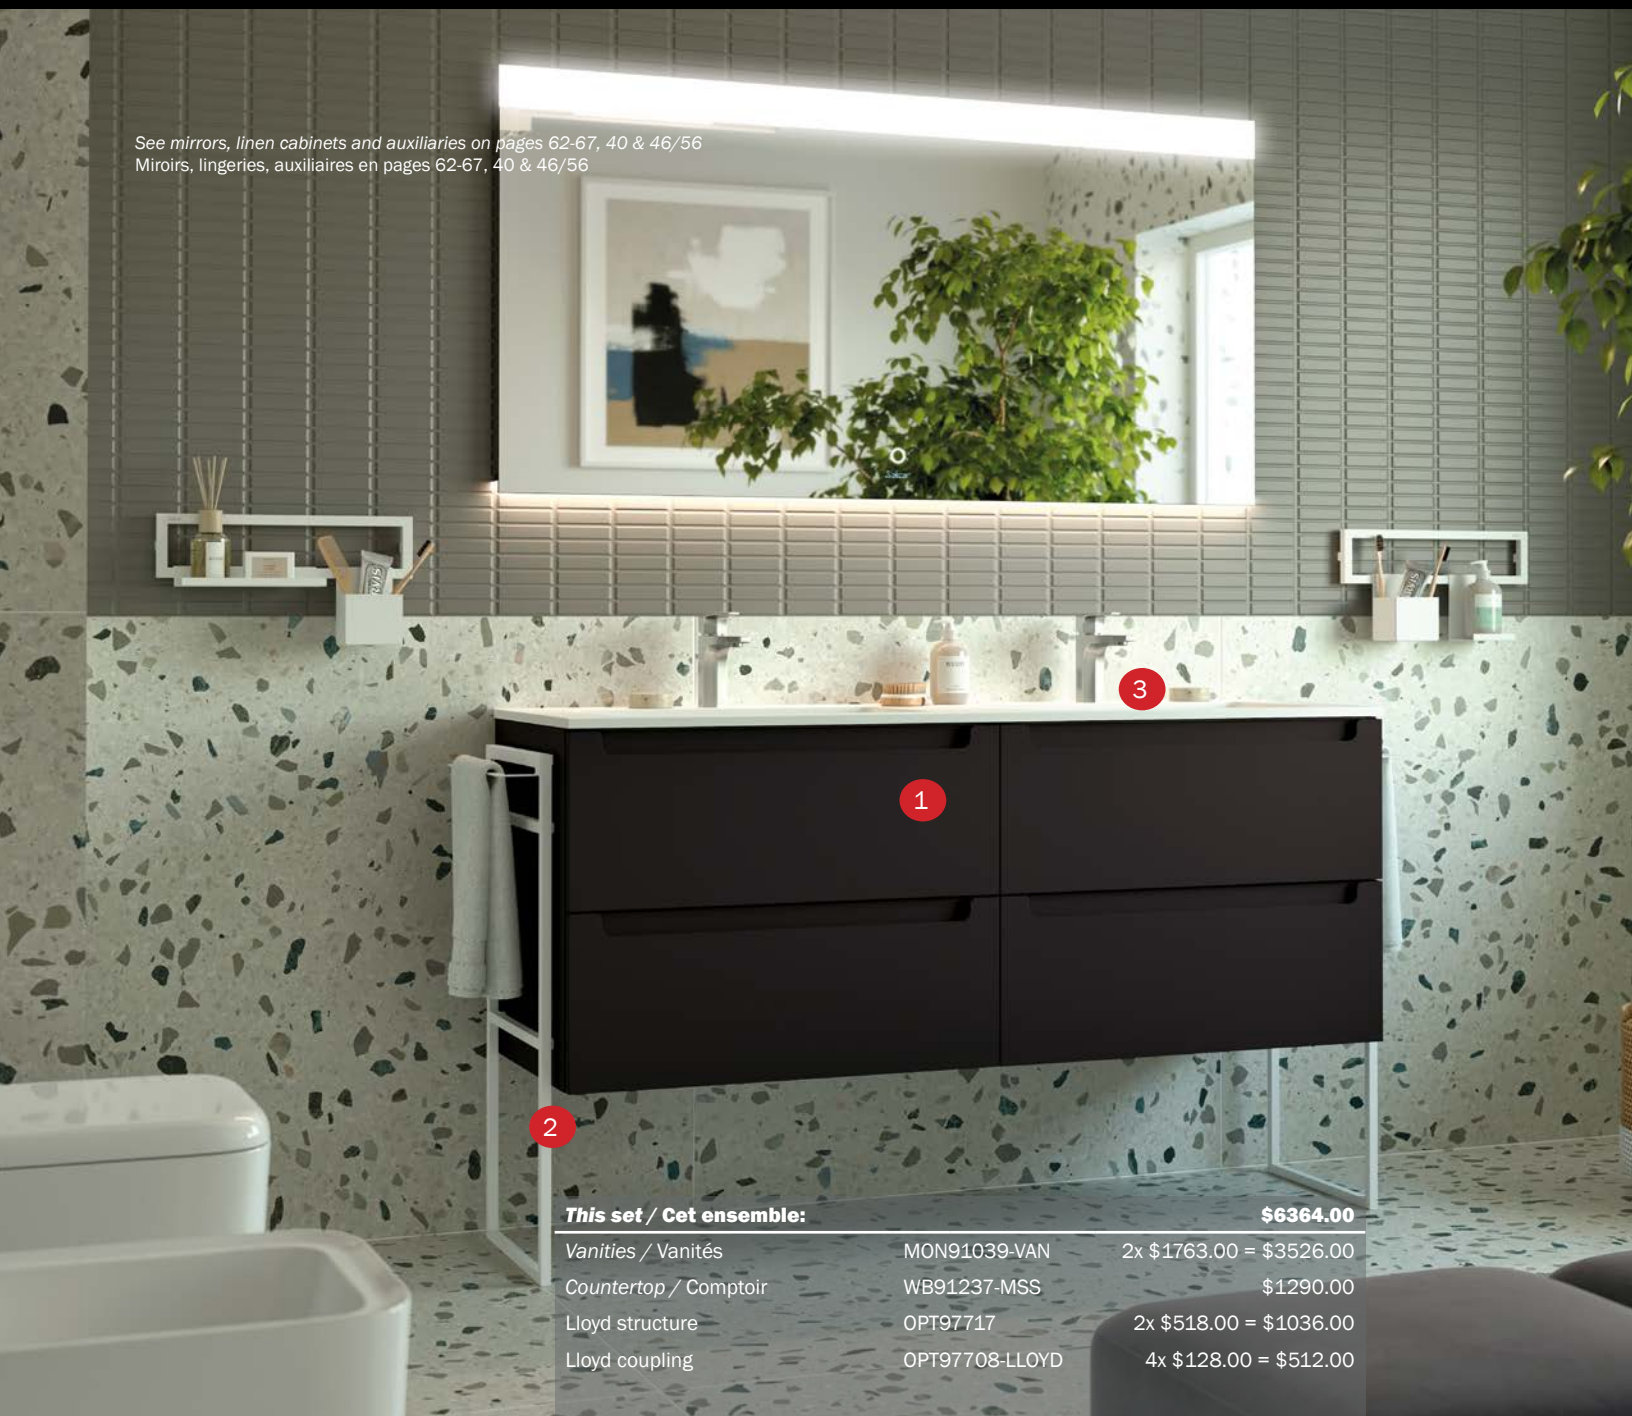

1200 (48") Double

See mirrors, linen cabinets and auxiliaries on pages 62-67, 40 & 46/56
Miroirs, lingeries, auxiliares en pages 62-67, 40 & 46/56

This set / Cet ensemble:		$6364.00
Vanities / Vanités	MON91039-VAN	2x $1763.00 = $3526.00
Countertop / Comptoir	WB91237-MSS	$1290.00
Lloyd structure	OPT97717	2x $518.00 = $1036.00
Lloyd coupling	OPT97708-LLOYD	4x $128.00 = $512.00