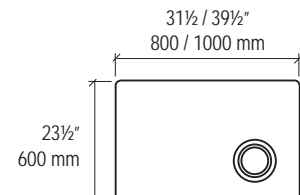

Mirrors with integrated LED

Miroirs à DEL intégrés

CANDEM

Mirror **CANDEM**. With 4200K LED light. H/V. Non-dimmable.
Miroir **CANDEM**. Avec lumière DEL. H/V. Intensité non variable.

MIR23405-LED	(800 x 600 mm)	$1131.00
MIR23406-LED	(1000 x 600 mm)	$1295.00
MIR23407-LED	(1200 x 600 mm)	$1459.00

CHICAGO

Mirror **CHICAGO** with 5700K LED light and anti-fog. Non-dimmable.
Miroir **CHICAGO** avec lumière DEL et anti-buée. Intensité non variable.

MIR87853-LED	(800 x 600 mm)	$1220.00
MIR87854-LED	(1000 x 600 mm)	$1449.00
MIR87855-LED	(1200 x 600 mm)	$1532.00

NEW
NOUVEAU

EMILE

Mirror **EMILE** with 5700K LED light. H/V. Non-dimmable.
Miroir **EMILE** avec lumière DEL. H/V. Intensité non variable.

MIR97643-LED	(500 x 1300 mm)	$1087.00
MIR97644-LED	(700 x 1100 mm)	$1191.00

NEW
NOUVEAU

OLIMPIA

Mirror **OLIMPIA**. With 5700K LED light. Non-dimmable.
Miroir **OLIMPIA**. Avec lumière DEL. Intensité non variable.

MIR87862-LED	(matt white)	$943.00
MIR87864-LED	(blue fog)	$943.00
MIR91121-LED	(matt black)	$943.00

NEW
NOUVEAU

LOUIS

Mirror **LOUIS** with 5700K LED light. H/V. Non-dimmable.
Miroir **LOUIS** avec lumière DEL. H/V. Intensité non variable.

MIR97641-LED	(600 x 900 mm)	$949.00
MIR97642-LED	(700 x 1200 mm)	$1194.00

NEW
NOUVEAU

MOON

Mirror **MOON** circular mirror with back 4200K LED light. Non-dimmable.
Miroir **MOON** circulaire avec lumière DEL arrière. Intensité non variable.

MIR91120-LED	(Ø 600 mm)	$907.00
MIR83963-LED	(Ø 800 mm)	$986.00
MIR83964-LED	(Ø 1000 mm)	$1230.00

MOSCOW

Mirror **MOSCOW** H/V with LED light (8W), magnifying zone (x2) and sensor. Non-dimmable.
Miroir **MOSCOW** H/V avec lumière DEL (8W), zone grossissante (x2) et capteur. Intensité non variable.

MIR23207-LED	(800 x 600 mm)	$873.00
MIR23208-LED	(1000 x 600 mm)	$998.00