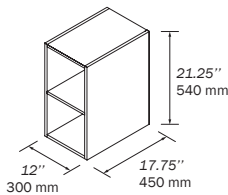

WALL HUNG STORAGE UNIT ALLIANCE 2 NICHES / MODULE ALLIANCE 2 NICHES

Wall hung storage unit with 2 niches.

Meuble de rangement suspendu avec 2 niches.

		Gloss white Blanc lustré	Matt white Blanc mat	Matt black Noir mat	Natural Naturel	African oak Chêne d'Afrique	Bay pine Pin bahia	Alsacia Alsacia	
12"/300mm	MOD96976	MOD96977	MOD96978	MOD96979	MOD96980	MOD96981	MOD96982	380.