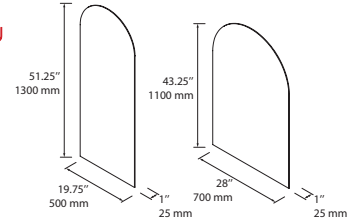

Mirror **EMILE** with 5700K LED light. H/V. Non-dimmable.
Miroir **EMILE** avec lumière DEL. H/V. Intensité non variable.

MIR97643-LED	(500 x 1300 mm)	$1087.00
MIR97644-LED	(700 x 1100 mm)	$1191.00

NEW
NOUVEAU