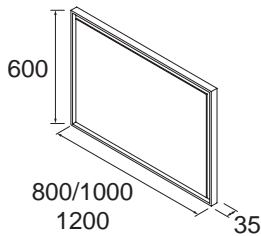

Mirrors with integrated LED Miroirs à DEL intégrés

ORGANIC 800 mirror with 4200K back LED light. H/V. Non-dimmable.

Miroir **ORGANIC 800** avec lumière DEL arrière. H/V. Intensité non variable.

MIR26775-LED	(600 x 800 mm)	$996.00
MIR26776-LED	(800 x 1000 mm)	$1087.00

Mirror **REFLEXO** with 4200K back LED light. H/V. Non-dimmable.

Miroir **REFLEXO** avec lumière DEL arrière. H/V. Intensité non variable.

MIR20740-LED	(800 x 600 mm)	$1014.00
MIR20741-LED	(1000 x 600 mm)	$1121.00
MIR20742-LED	(1200 x 600 mm)	$1293.00
MIR91115-LED	(1400 x 600 mm)	$1365.00
MIR91116-LED	(1600 x 600 mm)	$1449.00

Mirror **ROMA**. With 6000K LED light. White or black frame. H/V. Non-dimmable.

Miroir **ROMA**. Avec lumière DEL. Cadre blanc ou noir. H/V. Intensité non variable.

white frame cadre blanc	☐ MIR92650-LED	(800 x 600 mm)	$1014.00
	☐ MIR92651-LED	(1000 x 600 mm)	$1098.00
	☐ MIR92652-LED	(1200 x 600 mm)	$1282.00
black frame cadre noir	☐ MIR91117-LED	(800 x 600 mm)	$1014.00
	☐ MIR91118-LED	(1000 x 600 mm)	$1098.00
	☐ MIR91119-LED	(1200 x 600 mm)	$1282.00

Mirror **GLOBE** with 5700K LED light. Non-dimmable. **NEW NOUVEAU**

gold frame cadre doré	☐ MIR97618-LED	(Ø 600 mm)	$1121.00
	☐ MIR97636-LED	(Ø 800 mm)	$1293.00
	☐ MIR97639-LED	(Ø 1000 mm)	$1402.00
white frame cadre blanc	☐ MIR97604-LED	(Ø 600 mm)	$1121.00
	☐ MIR97634-LED	(Ø 800 mm)	$1293.00
	☐ MIR97637-LED	(Ø 1000 mm)	$1402.00
black frame cadre noir	☐ MIR97614-LED	(Ø 600 mm)	$1121.00
	☐ MIR97635-LED	(Ø 800 mm)	$1293.00
	☐ MIR97638-LED	(Ø 1000 mm)	$1402.00

Mirror **TOULOUSE**. with white and blue LED (15 W) IP 44. Non-dimmable.

Miroir **TOULOUSE**. avec lumière blanche et bleu DEL (15 W) IP 44. Intensité non variable.

MIR23402-LED	(800 x 700 mm)	$1014.00
MIR23403-LED	(1000 x 700 mm)	$1098.00

Mirror **UP & DOWN**. With LED light. Non-dimmable.