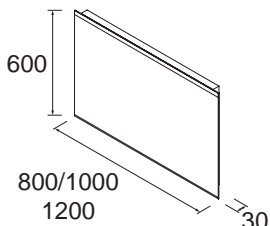

Mirrors with integrated LED Miroirs à DEL intégrés

ORGANIC 800 mirror with 4200K back LED light. H/V. Non-dimmable.

Miroir **ORGANIC 800** avec lumière DEL arrière. H/V. Intensité non variable.

MIR26775-LED	(600 x 800 mm)	$996.00
MIR26776-LED	(800 x 1000 mm)	$1087.00

Mirror **REFLEXO** with 4200K back LED light. H/V. Non-dimmable.

Miroir **REFLEXO** avec lumière DEL arrière. H/V. Intensité non variable.

MIR20740-LED	(800 x 600 mm)	$1014.00
MIR20741-LED	(1000 x 600 mm)	$1121.00
MIR20742-LED	(1200 x 600 mm)	$1293.00
MIR91115-LED	(1400 x 600 mm)	$1365.00
MIR91116-LED	(1600 x 600 mm)	$1449.00

Mirror **ROMA**. With 6000K LED light. White or black frame. H/V. Non-dimmable.

Miroir **ROMA**. Avec lumière DEL. Cadre blanc ou noir. H/V. Intensité non variable.

white frame cadre blanc	☐ MIR92650-LED	(800 x 600 mm)	$1014.00
	☐ MIR92651-LED	(1000 x 600 mm)	$1098.00
	☐ MIR92652-LED	(1200 x 600 mm)	$1282.00
black frame cadre noir	☐ MIR91117-LED	(800 x 600 mm)	$1014.00
	☐ MIR91118-LED	(1000 x 600 mm)	$1098.00
	☐ MIR91119-LED	(1200 x 600 mm)	$1282.00

Mirror **GLOBE** with 5700K LED light. Non-dimmable. **NEW NOUVEAU**

gold frame cadre doré	☐ MIR97618-LED	(Ø 600 mm)	$1121.00
	☐ MIR97636-LED	(Ø 800 mm)	$1293.00
	☐ MIR97639-LED	(Ø 1000 mm)	$1402.00
white frame cadre blanc	☐ MIR97604-LED	(Ø 600 mm)	$1121.00
	☐ MIR97634-LED	(Ø 800 mm)	$1293.00
	☐ MIR97637-LED	(Ø 1000 mm)	$1402.00
black frame cadre noir	☐ MIR97614-LED	(Ø 600 mm)	$1121.00
	☐ MIR97635-LED	(Ø 800 mm)	$1293.00
	☐ MIR97638-LED	(Ø 1000 mm)	$1402.00

Mirror **TOULOUSE**. with white and blue LED (15 W) IP 44. Non-dimmable.

Miroir **TOULOUSE**. avec lumière blanche et bleu DEL (15 W) IP 44. Intensité non variable.

MIR23402-LED	(800 x 700 mm)	$1014.00
MIR23403-LED	(1000 x 700 mm)	$1098.00

Mirror **UP & DOWN**. With LED light. Non-dimmable.