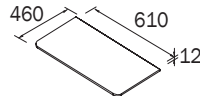

SOLID SURFACE

Matt white solid surface countertop. No hole
Comptoir surface solide blanc mat. Sans trou

TOP97495
$778.00

24" / 610 mm
No hole/Sans trou

TOP97496
$804.00