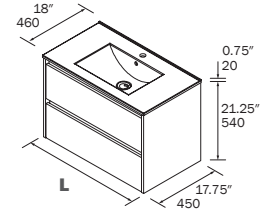

Linen cabinet Infinity 600x1810x370
4 Doors / portes

CODE	CODE	\$
MOD106307	MOD106310	1206

Ordering guide Guide de commande

SINGLE VANITY SET / ENSEMBLE VANITÉ SIMPLE

Composed of Noja vanity 2 drawers and porcelain washbasin.
Comprend vanité noja 2 tiroirs et lavabo de porcelaine.