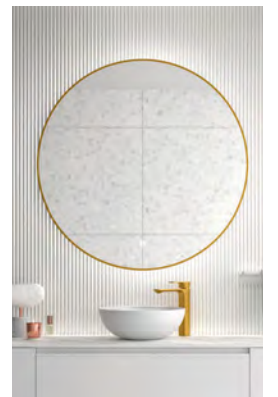

Mirror **GLOBE** with 5700K LED light. Non-dimmable. **NEW NOUVEAU**

Miroir **GLOBE** avec lumière DEL. Intensité non variable.

gold frame cadre doré	☐ MIR97618-LED	(Ø 600 mm)	$1121.00
	☐ MIR97636-LED	(Ø 800 mm)	$1293.00
	☐ MIR97639-LED	(Ø 1000 mm)	$1402.00
white frame cadre blanc	☐ MIR97604-LED	(Ø 600 mm)	$1121.00
	☐ MIR97634-LED	(Ø 800 mm)	$1293.00
	☐ MIR97637-LED	(Ø 1000 mm)	$1402.00
black frame cadre noir	☐ MIR97614-LED	(Ø 600 mm)	$1121.00
	☐ MIR97635-LED	(Ø 800 mm)	$1293.00
	☐ MIR97638-LED	(Ø 1000 mm)	$1402.00

GLOBE