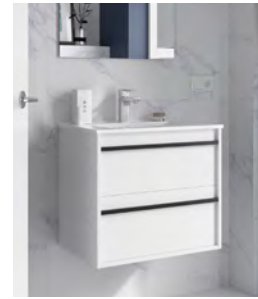

Wall mounting bracket or legs included, depending on the model.

FR

Les ensembles ATTILA sont disponibles en version murale, avec 2 tiroirs et en version autoportante, avec 3 tiroirs à fermeture amortie. Ils sont dotés d'un comptoir de lavabo intégré en porcelaine de 20 mm d'épaisseur, avec un seul trou pour le robinet.

Support de montage mural ou pieds inclus, selon le modèle.

ECOLINE NOJA (2-drawers / 2 tiroirs)

EN

The NOJA sets feature a 2-drawer soft-close wall-mounted vanity and a 0.75" thick built-in porcelain sink counter with single-hole faucet. Wall mounting bracket included.

FR

Les ensembles NOJA sont composés d'un meuble-lavabo mural 2 tiroirs à fermeture amortie et d'un lavabo encastré en porcelaine de 20 mm d'épaisseur avec robinet monotrou. Support de montage mural inclus.

ECOLINE NOJA (3-drawers / 3 tiroirs)

EN

The NOJA 3-drawers sets feature a floor-mounted vanity, soft-close drawers and a 0.75" thick built-in porcelain sink counter with single-hole faucet.

Set of 4 chrome 4" legs included. Cover the legs with the optional kick in 9 matching finishes.

FR

Les ensembles NOJA 3 tiroirs sont composés d'un meuble-lavabo autoportant, tiroirs à fermeture amortie et d'un lavabo intégré en porcelaine de 20 mm d'épaisseur avec robinet monotrou.

Lot de 4 pattes chrome de 100 mm incluses. Recouvrez les pattes avec les coups de pied optionnels en 9 finitions assorties.

White satin / Blanc mat