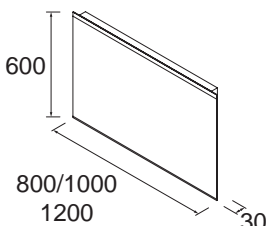

TOULOUSE

Limited edition

Mirror **UP & DOWN**. With LED light. Non-dimmable.

Miroir **UP & DOWN**. Avec lumière DEL. Intensité non variable.

MIR21736-LED	(800 x 600 mm)	\$978.00 \$899.00
MIR21737-LED	(1000 x 600 mm)	\$1243.00 \$949.00
MIR21738-LED	(1200 x 600 mm)	\$1339.00 \$999.00