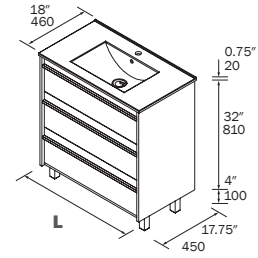

SINGLE VANITY SET / ENSEMBLE VANITÉ SIMPLE

Composed of Attila vanity 3 drawers and porcelain washbasin.

Drawer organiser, handles and 4 black legs set of 100 mm are included.

Comprend vanité attila 3 tiroirs et lavabo de porcelaine.

Organisateur de tiroir, poignées et 4 pattes noirs 100 mm inclus.

White satin Blanc mat	Black satin Noir mat	Blue satin Bleu mat	Green satin Vert mat	Red brick satin Rouge brique mat	Natural Naturel	African oak chêne d'Afrique	Walnut Maya Noyer Maya

L	CODE	CODE	CODE	CODE	CODE	CODE	CODE	CODE	$
600 / 24"	ATT105136	ATT105137	ATT105138	ATT105139	ATT105140	ATT105141	ATT105142	ATT105143	1650
800 / 32"	ATT105144	ATT105145	ATT105146	ATT105147	ATT105148	ATT105149	ATT105150	ATT105151	1854
1000 / 40"	ATT105152	ATT105153	ATT105154	ATT105155	ATT105156	ATT105157	ATT105158	ATT105159	2384

Note: black handle except (*) handle in the same colour as vanity.

Note: la poigné est noir sauf (*) est de la même couleur que la vanité.

DOUBLE VANITY SET / ENSEMBLE VANITÉ DOUBLE

Composed of 2 Attila vanities 3 drawers and double porcelain washbasin.

Drawer organiser, handles and 8 black legs set of 100 mm are included.

Comprend 2 vanités Attila 3 tiroirs et lavabo de porcelaine double.

Organisateur de tiroir, poignées et 8 pattes noirs 100 mm inclus.