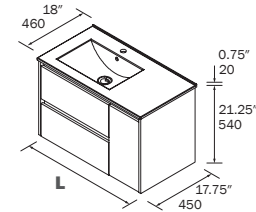

L	CODE	CODE	CODE	CODE	CODE	CODE	CODE	CODE	CODE	CODE	$
850 / 34" R	NOJ106133	NOJ106134	NOJ106135	NOJ106136	NOJ106137	NOJ106138	NOJ106139	NOJ106140	NOJ106141	NOJ106141	1532

DOUBLE VANITY SET / ENSEMBLE VANITÉ DOUBLE

Composed of 2 Noja vanities 2 drawers and double washbasin.
Comprend 2 vanités noja 2 tiroirs avec lavabo de porcelaine.