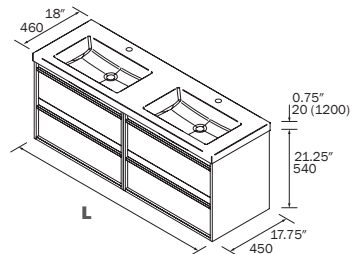

DOUBLE VANITY SET / ENSEMBLE VANITÉ DOUBLE

Composed of 2 Attila vanities 2 drawers and double porcelain washbasin.

Drawer organiser and handles are included.

Comprend 2 vanités Attila 2 tiroirs et lavabo de porcelaine double.

Organisateur de tiroir et poignées inclus.

Note: 1200mm porcelain washbasin / Lavabo de porcelaine 48"