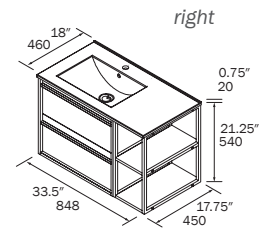

Composed of Attila vanity 2 drawers, cabinet and porcelain washbasin.

Drawer organiser and black handles are included.

Comprend vanité Attila 2 tiroirs, module et lavabo de porcelaine.
organisateur de tiroir et poignées noir inclus.