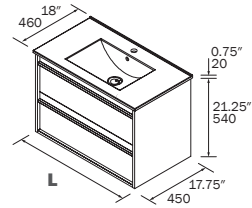

Ordering guide Guide de commande

SINGLE VANITY SET / ENSEMBLE VANITÉ SIMPLE

Composed of Attila vanity 2 drawers and porcelain washbasin.

Drawer organiser and handles are included.

Comprend vanité Attila 2 tiroirs et lavabo de porcelaine.
organisateur de tiroir et poignées inclus.