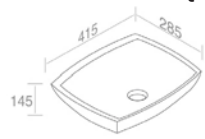

L273TOROVO 'SPOT BAG THREE' VESSEL SINK
'SPOT BAG THREE' LAVABO VASQUE

A045
Ceramic waste
"Dual function"
Drain en porcelaine
Optionnel p. 123

991424-10
Chrome click-clack
waste 1¼"
"universal"
Bonde clic-clac chrome 1¼"
Optionnel p. 123

A060
Chrome P-trap
for washbasin
P-trap chrome
pour lavabo
Optionnel p. 124

FEATURES: No overflow, Without tap hole, Vessel
CARACTÉRISTIQUES: Sans trop plein, Sans trou de robinetterie, Vasque

Finitions	POIDS: 8KG
100	$ 520,80
101	$ 651,00
104 - 105	$ 677,04
107 - 116 - 125 - 130 - 131 132 - 133 - 140 - 141 - 142 - 143	$ 781,20
250 - 251 - 255 - 257	$ 1.562,40
252 - 253 - 258 - 260 - 350 - 351	$ 1.822,80