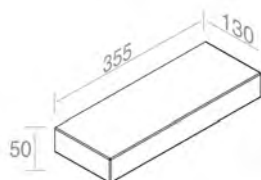

C109V1 'BRICK' PORCELAINE SHELF
TABLETTE EN PORCELAINE 'BRICK'

A008

Fixing kit for wall-hung basins - M8
Kit de fixation pour lavabo murale - M8

Inclus

FEATURES: wall-hung

CARACTÉRISTIQUES: Murale

Finitions	POIDS: 6KG
100	$ 338,80
101	$ 423,50
104 - 105	$ 440,44
107 - 114 - 116 - 121 - 125 - 130 - 131 132 - 133 - 140 - 141 - 142 - 143	$ 508,20