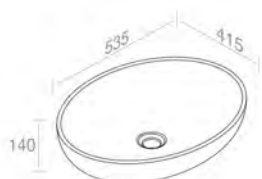

L243TOROVO 'THIN OVALE' VESSEL SINK
'THIN OVALE' LAVABO VASQUE

A045
Ceramic waste
"Dual function"
Drain en porcelaine
Optionnel p. 123

991424-10
Chrome click-clack
waste 1¼"
"universal"
Bonde clic-clac chrome 1¼"

A060
Chrome P-trap
for washbasin
P-trap chrome
pour lavabo
Optionnel p. 124

FEATURES: No overflow, Without tap hole, Vessel
CARACTÉRISTIQUES: Sans trop plein, Sans trou de robinetterie, Vasque

Finitions **POIDS: 19KG**

400 - 400G - 400P **$ 1.545,60**

401 - 401G - 401P **$ 1.932,00**