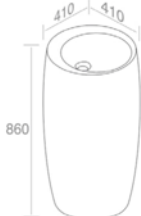

Finitions	POIDS: 35KG
400 - 400G - 400P	\$ 9.296,00
401 - 401G - 401P	\$ 11.620,00

L100TOR0VT 'SPOT TOTEM ONE' FREESTANDING BASIN
'SPOT TOTEM ONE' LAVABO AUTOPORTANT

A007
Fixing kit for freestanding washbasin
Kit de fixation pour lavabo autoportant
Inclus