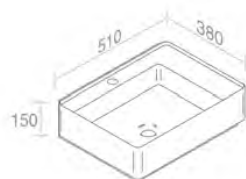

L640TOR1V4 FLY SOSPESO RECTANGULAR PLUS WALL-HUNG BASIN
FLY SOSPESO RECTANGULAR PLUS LAVABO MURALE

A060
Chrome P-trap
for washbasin
P-trap chrome
pour lavabo
Optionnel p. 124

FEATURES: No overflow, With tap hole, Vessel / wall-hung
CARACTÉRISTIQUES: Sans trop plein, Avec trou de robinetterie, Vasque / Murale

Finitions	POIDS: 15KG
100	$ 1.010,80
101	$ 1.263,50
104 - 105	$ 1.314,04
107 - 114 - 116 - 121 - 125 - 130 - 131 132 - 133 - 140 - 141 - 142 - 143	$ 1.516,20
250 - 251 - 255 - 257	$ 3.032,40
252 - 253 - 258 - 260 - 350 - 351	$ 3.537,80