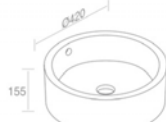

L260T1R0VO 'BOLD RING' VESSEL SINK
'BOLD RING' LAVABO VASQUE

A045
Ceramic waste
"Dual function"
Drain en porcelaine
Optionnel p. 123

991424-10
Chrome click-clack
waste 1¼"
"universal"
Bonde clic-clac chrome 1¼"

A060
Chrome P-trap
for washbasin
P-trap chrome
pour lavabo
Optionnel p. 124

FEATURES: With overflow, Without tap hole, Vessel
CARACTÉRISTIQUES: Avec trop plein, Sans trou de robinetterie, Vasque

Finitions	POIDS: 13KG
100SW	$ 1.411,20
101SW - 104SW - 105SW	$ 1.764,00