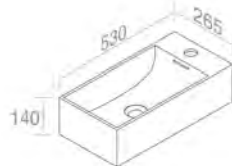

Finitions	POIDS: 10KG
100	\$ 778,40
101	\$ 973,00
104 - 105	\$ 1.011,92
116	\$ 1.167,60

L262T3R1V2 'THIN BRIDGE 50' WALL-HUNG WASHBASIN
'THIN BRIDGE 50' LAVABO MURALE

Fixing kit for wall-hung basins
Kit de fixation pour lavabo murale
Inclus