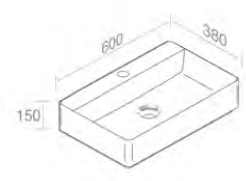

L621TOR1V4 FLY RECTANGULAR CR 60 WALL-HUNG WASHBASIN
FLY RECTANGULAR CR 60 LAVABO MURALE

A045
Ceramic waste
"Dual function"
Drain en porcelaine
Optionnel p. 123

A060
Chrome P-trap
for washbasin
P-trap chrome
pour lavabo
Optionnel p. 124

Fixing kit for
wall-hung basins
Kit de fixation pour
lavabo murale
Inclus

FEATURES: No overflow, With tap hole, Vessel / wall-hung
CARACTÉRISTIQUES: Sans trop plein, Avec trou de robinetterie, Vasque / Murale

Finitions	POIDS: 17KG
415 - 420	$ 2.175,32
415G - 415P - 420G - 420P	$ 2.559,20
416G - 416P - 421G - 421P	$ 3.199,00