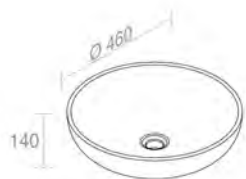

1,400

'400

L241TOROVO 'THIN TONDO' VESSEL SINK
'THIN TONDO' LAVABO VASQUE

A045
Ceramic waste
"Dual function"
Drain en porcelaine
Optionnel p. 123

991424-10
Chrome click-clack
waste 1¼"
"universal"
Bonde clic-clac chrome 1¼"