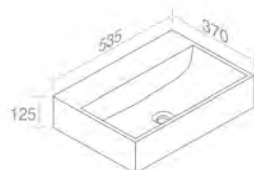

L240TORPV4 'THIN RECTANGULAR CR' WALL-HUNG WASHBASIN
'THIN RECTANGULAR CR' LAVABO MURALE

A045
Ceramic waste
"Dual function"
Drain en porcelaine
Optionnel p. 123

991424-10
Chrome click-clack
waste 1¼"
"universal"
Bonde clic-clac chrome 1¼"

Fixing kit for
wall-hung basins
Kit de fixation pour
lavabo murale
Inclus

FEATURES: No overflow, Without tap hole, Vessel / wall-hung
CARACTÉRISTIQUES: Sans trop plein, Sans trou de robinetterie, Vasque / Murale

Finitions	POIDS: 15KG
415 - 420	$ 1.447,04
415G - 415P - 420G - 420P	$ 1.702,40
416G - 416P - 421G - 421P - 430	$ 2.128,00