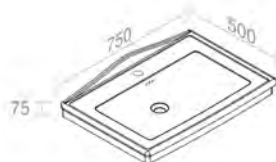

L590T1R1V1 WALL-HUNG WASHBASIN 'PRINCESS SMALL'
LAVABO MURALE 'PRINCESS SMALL'

FEATURES: With overflow, With tap hole, wall-hung
CARACTÉRISTIQUES: Avec trop plein, Avec trou de robinetterie, Murale

Finitions	
100	$ 1.010,80
101	$ 1.263,50
104 - 105	$ 1.314,04