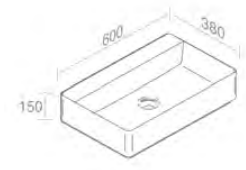

L621TORPV4 FLY RECTANGULAR CR 60 WALL-HUNG WASHBASIN
FLY RECTANGULAR CR 60 LAVABO MURALE

A045
Ceramic waste
"Dual function"
Drain en porcelaine
Optionnel p. 123

A060
Chrome P-trap
for washbasin
P-trap chrome
pour lavabo
Optionnel p. 124

Fixing kit for
wall-hung basins
Kit de fixation pour
lavabo murale
Inclus

FEATURES: No overflow, Without tap hole, Vessel / wall-hung
CARACTÉRISTIQUES: Sans trop plein, Sans trou de robinetterie, Vasque / Murale

Finitions	POIDS: 17KG
415 - 420	$ 2.175,32
415G - 415P - 420G - 420P	$ 2.559,20
416G - 416P - 421G - 421P	$ 3.199,00