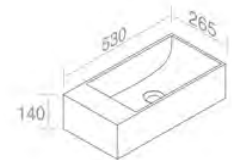

L262T3RPV0 'THIN BRIDGE 50' VESSEL SINK
'THIN BRIDGE 50' LAVABO VASQUE

991424-10
Chrome click-clack waste 1¼"
"universal"
Bonde clic-clac chrome 1¼"
Optionnel p. 123

A045
Ceramic waste
"Dual function"
Drain en porcelaine
Optionnel p. 123

A060
Chrome P-trap for washbasin
P-trap chrome pour lavabo
Optionnel p. 124

FEATURES: With overflow, Without tap hole, Vessel, Reversible, 4 sided glase
CARACTÉRISTIQUES: Avec trop plein, Sans trou de robinetterie, Vasque, Réversible, Fini sur les 4 côtés

Finitions	POIDS: 10KG
100	$ 778,40
101	$ 973,00
104 - 105	$ 1.011,92
116	$ 1.167,60