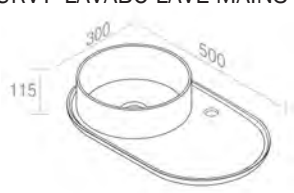

L503TORDVO 'KOMBO CURVY' HAND WASHBASIN
'KOMBO CURVY' LAVABO LAVE-MAINS

A045
Ceramic waste
"Dual function"
Drain en porcelaine
Optionnel p. 123

991424-10
Chrome click-clack
waste 1¼"
"universal"
Bonde clic-clac chrome 1¼"
Optionnel p. 123

A060
Chrome P-trap
for washbasin
P-trap chrome
pour lavabo
Optionnel p. 124

FEATURES: No overflow, With right tap hole, Vessel
CARACTÉRISTIQUES: Sans trop plein, Avec trou à droite, Vasque

Finitions

100	$ 688,80
101	$ 861,00
104 - 105	$ 895,44
107 - 114 - 116 - 121 - 125 - 130 - 131 132 - 133 - 140 - 141 - 142 - 143	$ 1.033,20