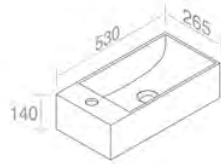

L262T3R1V0 'THIN BRIDGE 50' VESSEL SINK
'THIN BRIDGE 50' LAVABO VASQUE

991424-10
Chrome click-clack
waste 1¼"
"universal"
Bonde clic-clac chrome 1¼"

A045
Ceramic waste
"Dual function"
Drain en porcelaine
Optionnel p. 123

A060
Chrome P-trap
for washbasin
P-trap chrome
pour lavabo
Optionnel p. 124

FEATURES: With overflow, With tap hole, Vessel
CARACTÉRISTIQUES: Avec trop plein, Avec trou de robinetterie, Vasque

Finitions	POIDS: 10KG
415 - 420	$ 1.323,28
415G - 415P - 420G - 420P	$ 1.556,80
416G - 416P - 421G - 421P - 430	$ 1.946,00