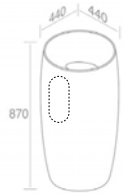

L103TOR0VP 'THIN PILLAR' FREESTANDING WASHBASIN
'THIN PILLAR' LAVABO AUTOPORTANT

A007
Fixing kit for
freestanding washbasin
Kit de fixation pour
lavabo autoportant
Inclus

A060
Chrome P-trap
for washbasin
P-trap chrome
pour lavabo
Optionnel p. 124

FEATURES: No overflow, Without tap hole, with wall drain
CARACTÉRISTIQUES: Sans trop plein, Sans trou de robinetterie, Avec drain au mur

Finitions

POIDS: 31KG

400 - 400G - 400P

$ 9.721,60

401 - 401G - 401P

$ 12.152,00