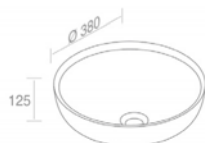

L244TOROVO 'SPOT MIDDLE' VESSEL SINK
'SPOT MIDDLE' LAVABO VASQUE

A045
Ceramic waste
"Dual function"
Drain en porcelaine
Optionnel p. 123

991424-10
Chrome click-clack
waste 1¼"
"universal"
Bonde clic-clac chrome 1¼"
Optionnel p. 123

A060
Chrome P-trap
for washbasin
P-trap chrome
pour lavabo
Optionnel p. 124

FEATURES: No overflow, Without tap hole, Vessel
CARACTÉRISTIQUES: Sans trop plein, Sans trou de robinetterie, Vasque

Finitions	POIDS: 7KG
100	$ 546,00
101	$ 682,50
104 - 105	$ 709,80
107 - 116 - 125 - 130 - 131 132 - 133 - 140 - 141 - 142 - 143	$ 819,00
250 - 251 - 255 - 257	$ 1.638,00
252 - 253 - 258 - 260 - 350 - 351	$ 1.911,00