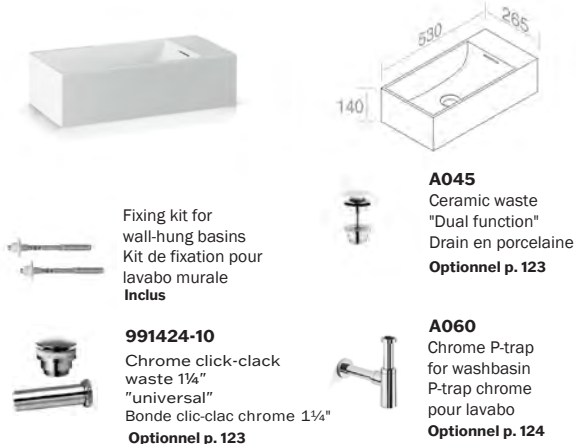

L262T3RPV2 'THIN BRIDGE 50' WALL-HUNG WASHBASIN
'THIN BRIDGE 50' LAVABO MURALE

Finitions	POIDS: 10KG
100	$ 778,40
101	$ 973,00
104 - 105	$ 1.011,92
116	$ 1.167,60

FEATURES: With overflow, Without tap hole, Wall-hung with right hole
CARACTÉRISTIQUES: Avec trop plein, Sans trou de robinetterie, Murale avec trou à droite