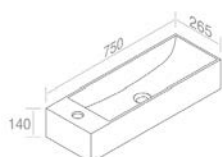

L261T3R1V3 'THIN BRIDGE 72' WALL-HUNG WASHBASIN
'THIN BRIDGE 72' LAVABO MURALE

Fixing kit for wall-hung basins
Kit de fixation pour lavabo murale
Inclus

991424-10
Chrome click-clack waste 1 1/4"
"universal"
Bonde click-clack chrome 1 1/4"
Optionnel p. 123

A045
Ceramic waste "Dual function"
Drain en porcelaine
Optionnel p. 123

A060
Chrome P-trap for washbasin
P-trap chrome pour lavabo
Optionnel p. 124

FEATURES: With overflow, With tap hole, wall-hung with left hole
CARACTÉRISTIQUES: Avec trop plein, Avec trou de robinetterie, Murale avec trou à gauche

Finitions	POIDS: 15KG
100	$ 1.072,40
101	$ 1.340,50
104 - 105	$ 1.394,12
116	$ 1.608,60