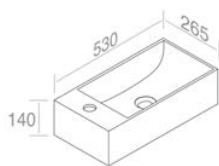

L262T3R1V0 'THIN BRIDGE 50' VESSEL SINK
'THIN BRIDGE 50' LAVABO VASQUE

991424-10
Chrome click-clack waste 1¼" "universal"
Bonde click-clack chrome 1¼"
Optionnel p. 123

A045
Ceramic waste "Dual function"
Drain en porcelaine
Optionnel p. 123

A060
Chrome P-trap for washbasin
P-trap chrome pour lavabo
Optionnel p. 124

FEATURES: With overflow, With tap hole, Vessel
CARACTÉRISTIQUES: Avec trop plein, Avec trou de robinetterie, Vasque

Finitions **POIDS: 10KG**

415 - 420	$ 1.323,28
415G - 415P - 420G - 420P	$ 1.556,80
416G - 416P - 421G - 421P - 430	$ 1.946,00