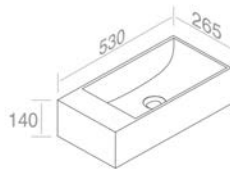

L262T3RPV3 'THIN BRIDGE 50' WALL-HUNG WASHBASIN
'THIN BRIDGE 50' LAVABO MURALE

Fixing kit for wall-hung basins
Kit de fixation pour lavabo murale
Inclus

A045
Ceramic waste "Dual function"
Drain en porcelaine
Optionnel p. 123

991424-10
Chrome click-clack waste 1¼"
"universal"
Bonde click-clack chrome 1¼"
Optionnel p. 123

A060
Chrome P-trap for washbasin
P-trap chrome pour lavabo
Optionnel p. 124

FEATURES: With overflow, Without tap hole, wall-hung with left hole
CARACTÉRISTIQUES: Avec trop plein, Sans trou de robinetterie, Murale avec trou à gauche

Finitions	POIDS: 10KG
415 - 420	$ 1.323,28
415G - 415P - 420G - 420P	$ 1.556,80
416G - 416P - 421G - 421P - 430	$ 1.946,00