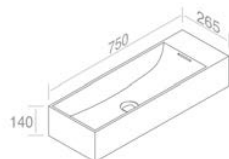

L261T3RPV2 'THIN BRIDGE 72' WALL-HUNG WASHBASIN
'THIN BRIDGE 72' LAVABO MURALE

Fixing kit for
wall-hung basins
Kit de fixation pour
lavabo murale
Inclus

A045
Ceramic waste
"Dual function"
Drain en porcelaine
Optionnel p. 123

991424-10
Chrome click-clack
waste 1¼"
"universal"
Bonde click-clack chrome 1¼"
Optionnel p. 123

A060
Chrome P-trap
for washbasin
P-trap chrome
pour lavabo
Optionnel p. 124

FEATURES: With overflow, Without tap hole, wall-hung with right hole
CARACTÉRISTIQUES: Avec trop plein, Sans trou de robinetterie, Murale avec trou à droite

Finitions	POIDS: 15KG
100	$ 1.072,40
101	$ 1.340,50
104 - 105	$ 1.394,12
116	$ 1.608,60