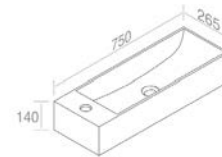

L261T3RPV3 'THIN BRIDGE 72' WALL-HUNG WASHBASIN
'THIN BRIDGE 72' LAVABO MURALE

Fixing kit for wall-hung basins
Kit de fixation pour lavabo murale
Inclus

991424-10
Chrome click-clack waste 1 1/4"
"universal"
Bonde click-clack chrome 1 1/4"
Optionnel p. 123

A045
Ceramic waste "Dual function"
Drain en porcelaine
Optionnel p. 123

A060
Chrome P-trap for washbasin
P-trap chrome pour lavabo
Optionnel p. 124

FEATURES: With overflow, Without tap hole, wall-hung with left hole
CARACTÉRISTIQUES: Avec trop plein, Sans trou de robinetterie, Murale Avec trou à gauche

Finitions	POIDS: 15KG
100	$ 1.072,40
101	$ 1.340,50
104 - 105	$ 1.394,12
116	$ 1.608,60