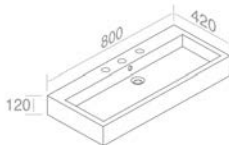

L278T1R3V4 'BOLD TANK 80' WALL-HUNG WASHBASIN
'BOLD TANK 80' LAVABO MURALE

A045
Ceramic waste
"Dual function"
Drain en porcelaine
Optionnel p. 123

991424-10
Chrome click-clack
waste 1¼"
"universal"
Bonde click-clack chrome 1¼"
Optionnel p. 123

Fixing kit for
wall-hung basins
Kit de fixation pour
lavabo murale
Inclus

A060
Chrome P-trap
for washbasin
P-trap chrome
pour lavabo
Optionnel p. 124

FEATURES: With overflow, With 3 tap holes, Vessel / wall-hung
CARACTÉRISTIQUES: Avec trop plein, Avec 3 trous, Vasque / Murale

Finitions	POIDS: 22KG
415 - 420	$ 3.070,20
415G - 415P - 420G - 420P	$ 3.612,00
416G - 416P - 421G - 421P - 430	$ 4.515,00