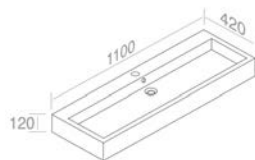

L279T1R1V4 'BOLD TANK 110' WALL-HUNG WASHBASIN
'BOLD TANK 110' LAVABO MURALE

A045
Ceramic waste
"Dual function"
Drain en porcelaine
Optionnel p. 123

991424-10
Chrome click-clack
waste 1¼"
"universal"
Bonde click-clack chrome 1¼"
Optionnel p. 123

Fixing kit for
wall-hung basins
Kit de fixation pour
lavabo murale
Inclus

FEATURES: With overflow, With tap hole, Vessel / wall-hung
CARACTÉRISTIQUES: Avec trop plein, Avec trou de robinetterie, Vasque / Murale

Finitions	POIDS: 24KG
415 - 420	$ 4.222,12
415G - 415P - 420G - 420P	$ 4.967,20
416G - 416P - 421G - 421P - 430	$ 6.209,00