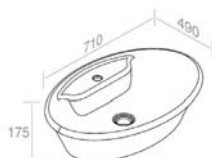

L489TOR1VO 'PRINCESS CR' OVAL VESSEL SINK
LAVABO VASQUE 'PRINCESS CR' OVAL

A045
Ceramic waste
"Dual function"
Drain en porcelaine
Optionnel p. 123

FEATURES: No overflow, With tap hole, Vessel
CARACTÉRISTIQUES: Sans trop plein, Avec trou de robinetterie, Vasque

Finitions

100	$ 1.285,20
101	$ 1.606,50
104 - 105	$ 1.670,76
250 - 251 - 255 - 257	$ 3.855,60
252 - 253 - 258 - 260	$ 4.498,20