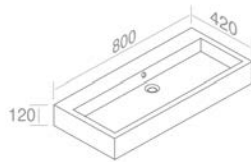

L278T1RPV4 'BOLD TANK 80' WALL-HUNG WASHBASIN
'BOLD TANK 80' LAVABO MURALE

A045
Ceramic waste
"Dual function"
Drain en porcelaine
Optionnel p. 123

991424-10
Chrome click-clack
waste 1¼"
"universal"
Bonde click-clack chrome 1¼"
Optionnel p. 123

Fixing kit for
wall-hung basins
Kit de fixation pour
lavabo murale
Inclus

A060
Chrome P-trap
for washbasin
P-trap chrome
pour lavabo
Optionnel p. 124

FEATURES: With overflow, Without tap hole, Vessel / wall-hung
CARACTÉRISTIQUES: Avec trop plein, Sans trou de robinetterie, Vasque / Murale

Finitions	POIDS: 22KG
415 - 420	$ 3.070,20
415G - 415P - 420G - 420P	$ 3.612,00
416G - 416P - 421G - 421P - 430	$ 4.515,00