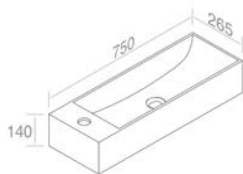

L261T3R1V0 'THIN BRIDGE 72' VESSEL SINK
'THIN BRIDGE 72' LAVABO VASQUE

991424-10
Chrome click-clack waste 1¼"
"universal"
Bonde click-clack chrome 1¼"
Optionnel p. 123

A045
Ceramic waste
"Dual function"
Drain en porcelaine
Optionnel p. 123

A060
Chrome P-trap for washbasin
P-trap chrome pour lavabo
Optionnel p. 124

FEATURES: With overflow, With tap hole, Vessel
CARACTÉRISTIQUES: Avec trop plein, Avec trou de robinetterie, Vasque

Finitions	POIDS: 15KG
415 - 420	$ 1.823,08
415G - 415P - 420G - 420P	$ 2.144,80
416G - 416P - 421G - 421P - 430	$ 2.681,00