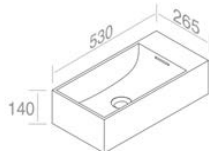

L262T3RPV2 'THIN BRIDGE 50' WALL-HUNG WASHBASIN
'THIN BRIDGE 50' LAVABO MURALE

Fixing kit for wall-hung basins
Kit de fixation pour lavabo murale
Inclus

A045
Ceramic waste "Dual function"
Drain en porcelaine
Optionnel p. 123

991424-10
Chrome click-clack waste 1 1/4" "universal"
Bonde click-clack chrome 1 1/4"
Optionnel p. 123

A060
Chrome P-trap for washbasin
P-trap chrome pour lavabo
Optionnel p. 124

FEATURES: With overflow, Without tap hole, Wall-hung with right hole
CARACTÉRISTIQUES: Avec trop plein, Sans trou de robinetterie, Murale avec trou à droite

Finitions	POIDS: 10KG
100	$ 778,40
101	$ 973,00
104 - 105	$ 1.011,92
116	$ 1.167,60