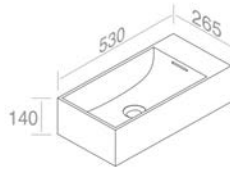

L262T3RPV2 'THIN BRIDGE 50' WALL-HUNG WASHBASIN
'THIN BRIDGE 50' LAVABO MURALE

Fixing kit for wall-hung basins
Kit de fixation pour lavabo murale
Inclus

A045
Ceramic waste "Dual function"
Drain en porcelaine
Optionnel p. 123

991424-10
Chrome click-clack waste 1¼"
"universal"
Bonde click-clack chrome 1¼"
Optionnel p. 123

A060
Chrome P-trap for washbasin
P-trap chrome pour lavabo
Optionnel p. 124

FEATURES: With overflow, Without tap hole, wall-hung with right hole
CARACTÉRISTIQUES: Avec trop plein, Sans trou de robinetterie, Murale avec trou à droite

Finitions	POIDS: 10KG
415 - 420	$ 1.323,28
415G - 415P - 420G - 420P	$ 1.556,80
416G - 416P - 421G - 421P - 430	$ 1.946,00