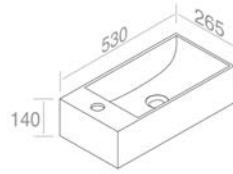

Finitions	POIDS: 15KG
100	\$ 851,20
101	\$ 1.064,00
104 - 105	\$ 1.106,56
116	\$ 1.276,80

**L262T3R1V0** 'THIN BRIDGE 50' VESSEL SINK  
'THIN BRIDGE 50' LAVABO VASQUE

**991424-10**  
Chrome click-clack waste 1¼" "universal"  
Bonde click-clack chrome 1¼"  
**Optionnel p. 123**