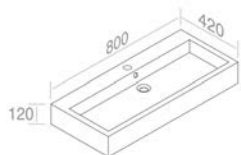

L278T1R1V4 'BOLD TANK 80' WALL-HUNG WASHBASIN
'BOLD TANK 80' LAVABO MURALE

A045
Ceramic waste
"Dual function"
Drain en porcelaine
Optionnel p. 123

991424-10
Chrome click-clack
waste 1 1/4"
"universal"
Bonde click-clack chrome 1 1/4"
Optionnel p. 123

Fixing kit for
wall-hung basins
Kit de fixation pour
lavabo murale
Inclus

A060
Chrome P-trap
for washbasin
P-trap chrome
pour lavabo
Optionnel p. 124

FEATURES: With overflow, With tap hole, Vessel / wall-hung
CARACTÉRISTIQUES: Avec trop plein, Avec trou de robinetterie, Vasque / Murale

Finitions	POIDS: 22KG
415 - 420	$ 3.070,20
415G - 415P - 420G - 420P	$ 3.612,00
416G - 416P - 421G - 421P - 430	$ 4.515,00