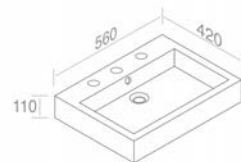

L287T1R3V1 'BOLD TANK 56' WALL-HUNG WASHBASIN
'BOLD TANK 56' LAVABO MURALE

A045
Ceramic waste
"Dual function"
Drain en porcelaine
Optionnel p. 123

991424-10
Chrome click-clack
waste 1 1/4"
"universal"
Bonde click-clack chrome 1 1/4"
Optionnel p. 123

Fixing kit for
wall-hung basins
Kit de fixation pour
lavabo murale
Inclus

A060
Chrome P-trap
for washbasin
P-trap chrome
pour lavabo
Optionnel p. 124

FEATURES: With overflow, With 3 tap holes, wall-hung
CARACTÉRISTIQUES: Avec trop plein, Avec 3 trous, Murale

Finitions	POIDS: 15KG
415 - 420	$ 1.927,80
415G - 415P - 420G - 420P	$ 2.268,00
416G - 416P - 421G - 421P - 430	$ 2.835,00