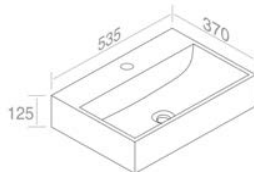

L240TOR1V4 'THIN RECTANGULAR CR' WALL-HUNG WASHBASIN
'THIN RECTANGULAR CR' LAVABO MURALE

A045
Ceramic waste
"Dual function"
Drain en porcelaine
Optionnel p. 123

991424-10
Chrome click-clack
waste 1¼"
"universal"
Bonde click-clack chrome 1¼"
Optionnel p. 123

Fixing kit for
wall-hung basins
Kit de fixation pour
lavabo murale
Inclus

FEATURES: No overflow, With tap hole, Vessel/ wall-hung
CARACTÉRISTIQUES: Sans trop plein, Avec trou de robinetterie, Vasque / Murale

Finitions	POIDS: 15KG
415 - 420	$ 1.447,04
415G - 415P - 420G - 420P	$ 1.702,40
416G - 416P - 421G - 421P - 430	$ 2.128,00