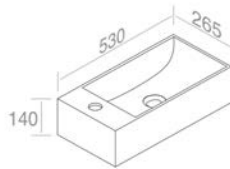

L262T3R1V3 'THIN BRIDGE 50' WALL-HUNG WASHBASIN
'THIN BRIDGE 50' LAVABO MURALE

Fixing kit for wall-hung basins
Kit de fixation pour lavabo murale
Inclus

A045
Ceramic waste "Dual function"
Drain en porcelaine
Optionnel p. 123

991424-10
Chrome click-clack waste 1¼"
"universal"
Bonde click-clack chrome 1¼"
Optionnel p. 123

A060
Chrome P-trap for washbasin
P-trap chrome pour lavabo
Optionnel p. 124

FEATURES: With overflow, With tap hole, wall-hung with left hole
CARACTÉRISTIQUES: Avec trop plein, Avec trou de robinetterie, Murale avec trou à gauche

Finitions	POIDS: 10KG
415 - 420	$ 1.323,28
415G - 415P - 420G - 420P	$ 1.556,80
416G - 416P - 421G - 421P - 430	$ 1.946,00