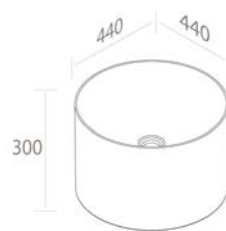

L802TOR0VO VESSEL SINK POLI Ø44cm, H.30cm
LAVABO VASQUE POLI Ø44cm, H.30cm

A045
Ceramic waste
"Dual function"
Drain en porcelaine
Optionnel p. 123

A060
Chrome P-trap
for washbasin
P-trap chrome
pour lavabo
Optionnel p. 124

FEATURES: No overflow, Without tap hole, Vessel
CARACTÉRISTIQUES: Sans trop plein, Sans trou de robinetterie, Vasque