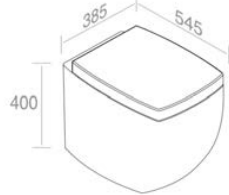

TOILETTES - TOILETS / BIDETS

S501T0R0V0 'SQUARE' FLOOR STANDING TOILET 'SQUARE' TOILETTE AU SOL

A014
Hidden, floor mounting
fixing kit
Kit de fixation
au sol, caché
Inclus

FEATURES: Floor mounted
CARACTÉRISTIQUES: Au sol

Finitions	POIDS: 34KG
415 - 420	$ 2.889,32
415G - 415P - 420G - 420P	$ 3.399,20
416G - 416P - 421G - 421P - 430	$ 4.249,00

SEAT SOLD SEPARATLY / SIÈGE VENDU SÉPARÉMENT