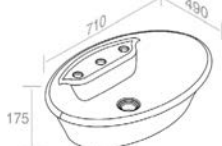

L489TOR3VO 'PRINCESS CR' OVAL VESSEL SINK
LAVABO VASQUE 'PRINCESS CR' OVAL

A045
Ceramic waste
"Dual function"
Drain en porcelaine
Optionnel p. 123

FEATURES: No overflow, With 3 tap holes, Vessel
CARACTÉRISTIQUES: Sans trop plein, Avec 3 trous, Vasque

Finitions

100	$ 1.285,20
101	$ 1.606,50
104 - 105	$ 1.670,76
250 - 251 - 255 - 257	$ 3.855,60
252 - 253 - 258 - 260	$ 4.498,20