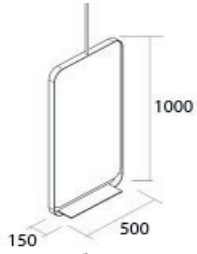

Mirror
Miroirs