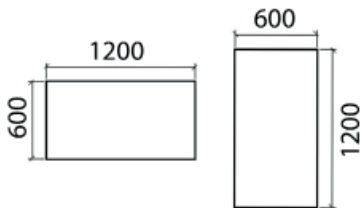

MIR83963-LED (Ø 800 mm) **$929.00**
MIR83964-LED (Ø 1000 mm) **$1199.00**

Mirror **MOON** circular mirror with back LED light.

Miroir **MOON** circulaire avec lumière DEL arrière.

MIR20742-LED **$1153.00**
Mirror **REFLEXO 1200** with back LED light. **1200 x 600 mm**. Can be installed vertically or horizontally.

Miroir **REFLEXO 1200** avec lumière DEL arrière. **1200 x 600 mm**. Peut être installé à la verticale ou à l'horizontale.