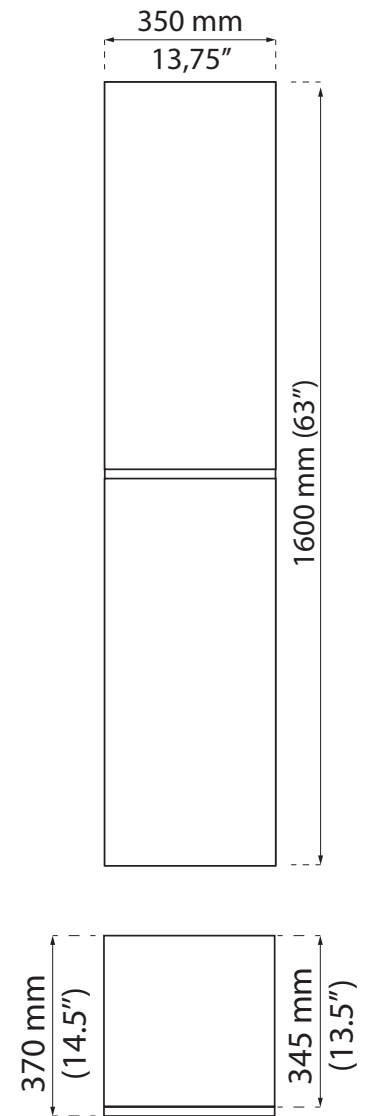

Kubik

Linen cabinets Lingeries

EN

The Kubik reversible hanging lingerie with two doors is equipped with soft-closing hinges and 4 fixed shelves in smoked glass.

FR

La lingerie Kubik suspendue réversible à deux portes est dotée de pentures à fermeture amortie et de 4 tablettes fixes en verre fumé.

KUBIKLIN1600GWH	Reversible GLOSSY WHITE 2 doors linen cabinet / Lingerie réversible 2 portes BLANC LUSTRÉ	$1299.00
KUBIKLIN1600MWH	Reversible MATTE WHITE 2 doors linen cabinet / Lingerie réversible 2 portes BLANC MAT	$1299.00
KUBIKLIN1600GBK	Reversible GLOSSY BLACK 2 doors linen cabinet / Lingerie réversible 2 portes NOIR LUSTRÉ	$1499.00
KUBIKLIN1600MBK	Reversible MATTE BLACK 2 doors linen cabinet / Lingerie réversible 2 portes NOIR MAT	$1499.00
KUBIKLIN1600MGR	Reversible MATTE GREY 2 doors linen cabinet / Lingerie réversible 2 portes GRIS MAT	$1499.00
KUBIKLIN1600GRD	Reversible GLOSSY RED 2 doors linen cabinet / Lingerie réversible 2 portes ROUGE LUSTRÉ	$1599.00