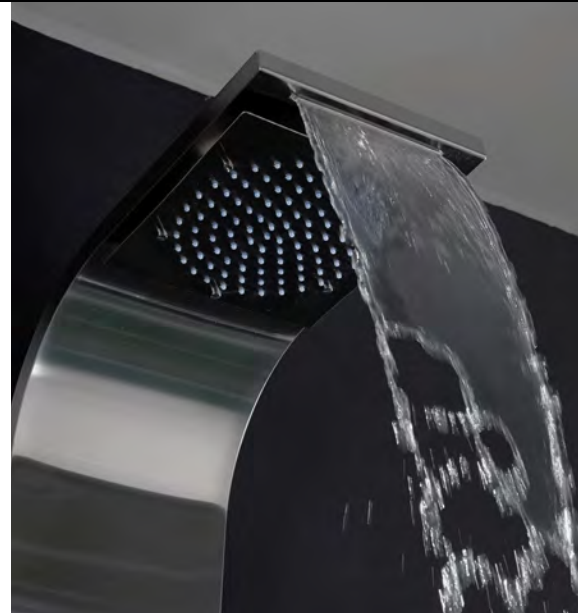

FEATURES CARACTÉRISTIQUES

Rain shower head with anti-scale jets
Tête de douche pluie avec jets anti-calcaire

Neck & shoulder massage waterfall
Chute d'eau pour masser le cou & les épaules

6 adjustable anti-scale body jets
6 jets de corps pivotants anti-calcaire

Solid brass handshower
Douchette en laiton massif

4 volume controls
4 contrôles de débit d'eau

Thermostatic ½" VERNET polymer cartridge with safety lock
Cartouche thermostatique ½" VERNET polymère avec loquet de sécurité
30 l/min max (8GPM max)

Includes a wallmount swivel handshower bracket
Crochet de douchette mural pivotant inclus

PD-850-S/SS

BRUSHED STAINLESS STEEL
ACIER INOXYDABLE BROSSÉ

$1699.

PD-850-TS/SS

BRUSHED STAINLESS STEEL WITH TUB SPOUT OPTION
ACIER INOXYDABLE BROSSÉ AVEC OPTION BEC DE BAIN

$1809.

PD-850-S/BKSS

BLACK BRUSHED STAINLESS STEEL
ACIER INOXYDABLE BROSSÉ NOIR

$1799.

PD-850-TS/BKSS

BLACK BRUSHED STAINLESS STEEL WITH TUB SPOUT
OPTION
ACIER INOXYDABLE BROSSÉ NOIR AVEC OPTION BEC
DE BAIN

$1948.

OPTION TS