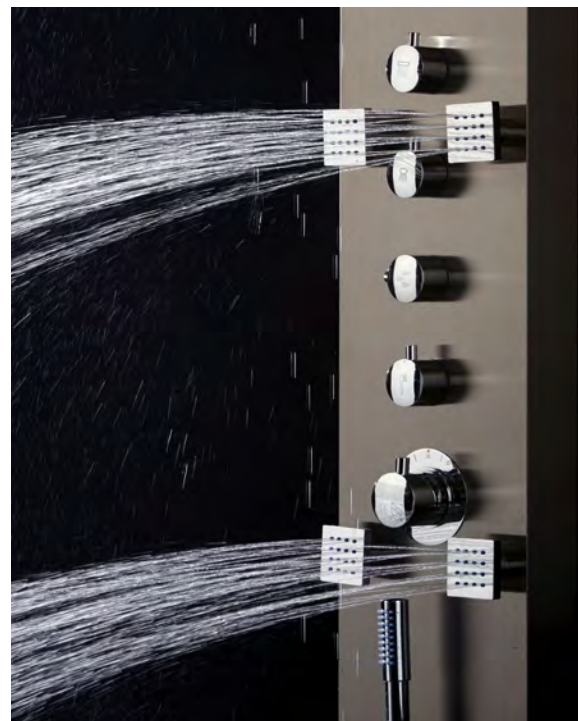

FEATURES CARACTÉRISTIQUES

Rain shower head with anti-scale jets
Tête de douche pluie avec jets anti-calcaire

Neck & shoulder massage waterfall
Chute d'eau pour masser le cou & les épaules

6 adjustable anti-scale body jets
6 jets de corps pivotants anti-calcaire

Solid brass handshower
Douchette en laiton massif

4 volume controls
4 contrôles de débit d'eau

Thermostatic ½" VERNET polymer cartridge with safety lock
Cartouche thermostatique ½" VERNET polymère avec loquet de sécurité
30 l/min max (8GPM max)

Includes a wallmount swivel handshower bracket
Crochet de douchette mural pivotant inclus

PD-850-S/SS

BRUSHED STAINLESS STEEL
ACIER INOXYDABLE BROSSÉ

$1699.

PD-850-TS/SS

BRUSHED STAINLESS STEEL WITH TUB SPOUT OPTION
ACIER INOXYDABLE BROSSÉ AVEC OPTION BEC DE BAIN

$1809.

PD-850-S/BKSS

BLACK BRUSHED STAINLESS STEEL
ACIER INOXYDABLE BROSSÉ NOIR

$1799.

PD-850-TS/BKSS

BLACK BRUSHED STAINLESS STEEL WITH TUB SPOUT
OPTION
ACIER INOXYDABLE BROSSÉ NOIR AVEC OPTION BEC
DE BAIN

$1948.

OPTION TS