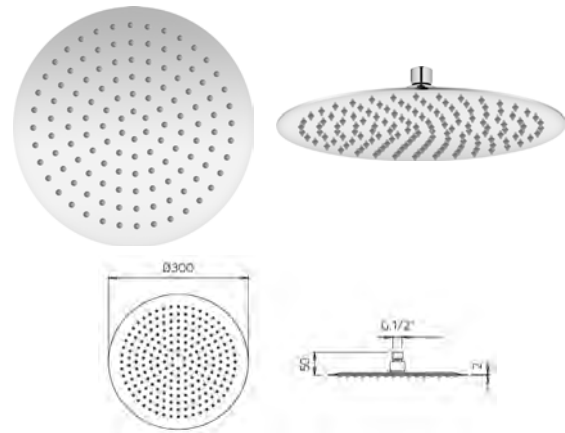

*2 x 1/2" connectors
2 x connections 1/2"*

PDSH-CUBO-10-PSS \$659.

*Polished stainless steel
Acier inoxydable poli*

TÊTES DE DOUCHE

PDSH-RD-10-PSS

Polished stainless steel shower head 10"
Tête de douche en acier inoxydable poli 10"

\$248.

PDSH-RD-12-PSS

Polished stainless steel shower head 12"
Tête de douche en acier inoxydable poli 12"

\$329.

PDSH-SQ-10-PSS

Polished stainless steel shower head 10"
Tête de douche en acier inoxydable poli 10"