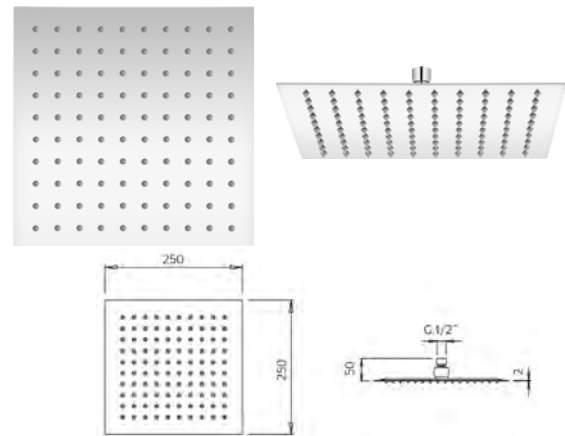

PDSH-SQ-10-PSS

Polished stainless steel shower head 10"
Tête de douche en acier inoxydable poli 10"

$299.