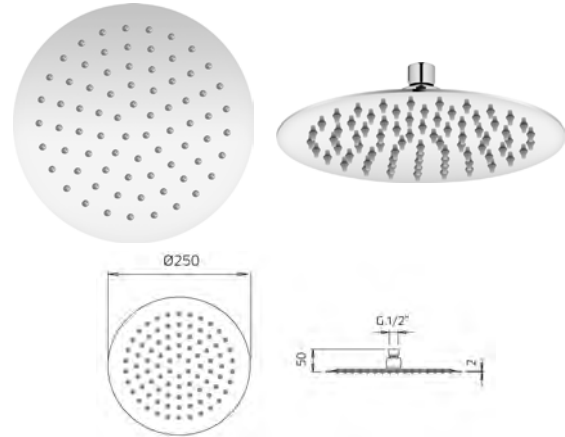

*2 x 1/2" connectors
2 x connections 1/2"*

PDSH-CUBO-10-PSS \$659.

*Polished stainless steel
Acier inoxydable poli*

TÊTES DE DOUCHE

PDSH-RD-10-PSS

Polished stainless steel shower head 10"
Tête de douche en acier inoxydable poli 10"

\$248.

PDSH-RD-12-PSS

Polished stainless steel shower head 12"
Tête de douche en acier inoxydable poli 12"

\$329.

PDSH-SQ-10-PSS

Polished stainless steel shower head 10"
Tête de douche en acier inoxydable poli 10"