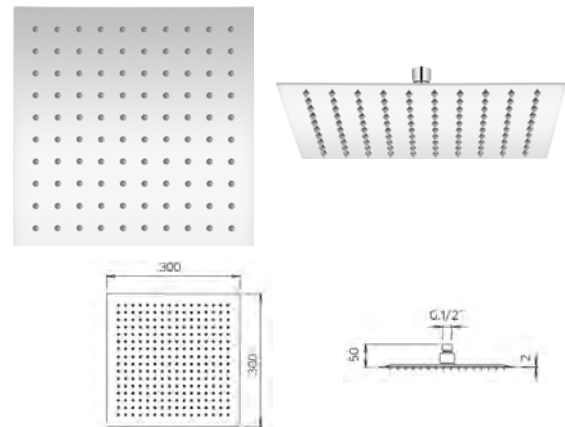

PDSH-SQ-12-PSS

Polished stainless steel shower head 12"
Tête de douche en acier inoxydable poli 12"

$449.