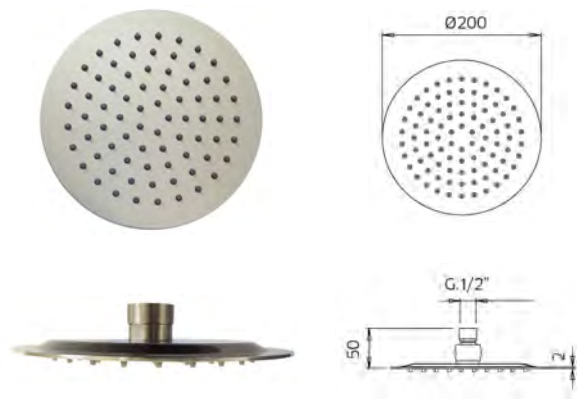

*2 x 1/2" connectors
2 x connections 1/2"*

PDSH-CUBO-10-PSS \$659.

*Polished stainless steel
Acier inoxydable poli*

TÊTES DE DOUCHE

PDSH-RD-10-PSS

Polished stainless steel shower head 10"
Tête de douche en acier inoxydable poli 10"

\$248.

PDSH-RD-12-PSS

Polished stainless steel shower head 12"
Tête de douche en acier inoxydable poli 12"

\$329.

PDSH-SQ-10-PSS

Polished stainless steel shower head 10"
Tête de douche en acier inoxydable poli 10"

\$299.

PDSH-SQ-12-PSS

Polished stainless steel shower head 12"
Tête de douche en acier inoxydable poli 12"

\$449.

SHOWER HEADS/TÊTES DE DOUCHE

PDSH-RD-8-BSS

\$109.

Brushed stainless steel shower head 8"
Tête de douche en acier inoxydable brossé 8"

PDSH-SQ-8-BSS

\$120.

Brushed stainless steel shower head 8"
Tête de douche en acier inoxydable brossé 8"

PDSH-SQ-12-BSS

\$439.

Brushed stainless steel shower head 12"
Tête de douche en acier inoxydable brossé 12"