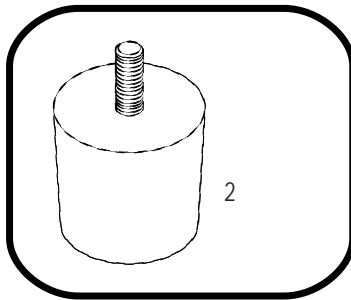

Assembly Instructions

Bradley Series

eliving

Product Code
BRDY-SOFA-CORNER
Bradley Corner Sofa
Dimensions (W x H x D)
84cm X84cm X68.5cm

Important

Please read through instruction carefully before assembly and keep for future reference.

This 1-step assembly should take around 5 minutes .
Godspeed.

Component Hardware

Please check you have all the fittings
part or tools are listed in below.

No. A
Quantity: 4 Pcs

Legs
H30mm

Component Panels & Part List

Please check you have all the panels
are listed below.

1. The body of the corner sofa..... x1
2. Leg package x1

STEP 1

No. A
Quantity: 4 Pcs
Legs
H30mm

Great job. You're done!

Don't forget to share how it looks in
your space and tag us on Instagram.