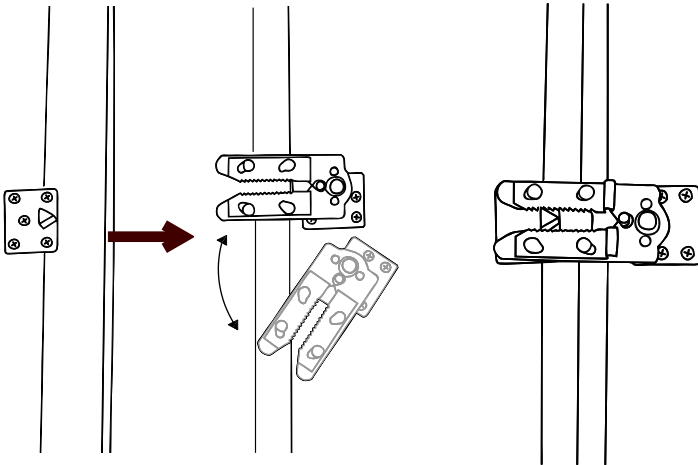

This 1-step assembly should take around 5 minutes .
Godspeed.

Component Hardware

Please check you have all the fittings
part or tools are listed in below.

No. A
Quantity: 4 Pcs

Legs
H30mm

Component Panels & Part List

Please check you have all the panels
are listed below.

1. The body of the corner sofa..... x1
2. Leg package x1

STEP 1

No. A
Quantity: 4 Pcs
Legs
H30mm

Great job. You're done!

Don't forget to share how it looks in
your space and tag us on Instagram.