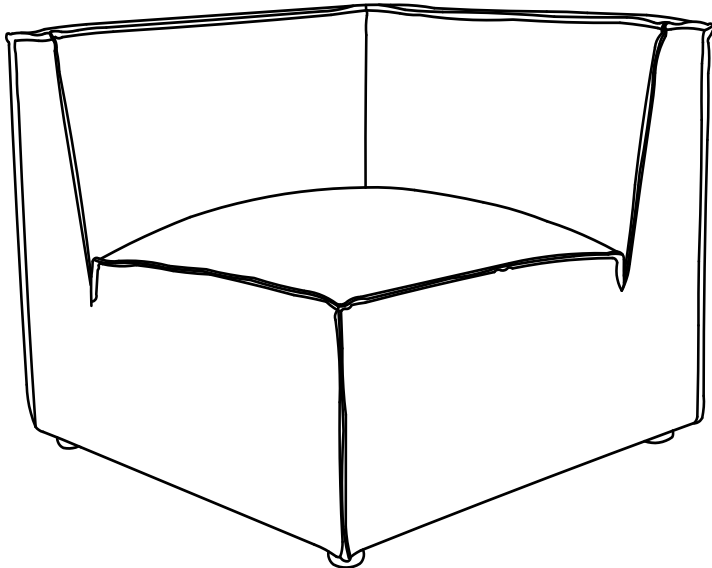

Assembly Instructions

Bradley Series

eliving

Product Code
BRDY-SOFA-CORNER
Bradley Corner Sofa
Dimensions (W x H x D)
84cm X84cm X68.5cm

Important

Please read through instruction carefully before assembly and keep for future reference.

Please check you have all the panels
are listed below.

1. The body of the corner sofa..... x1
2. Leg package x1

STEP 1

No. A
Quantity: 4 Pcs
Legs
H30mm

Great job. You're done!

Don't forget to share how it looks in
your space and tag us on Instagram.