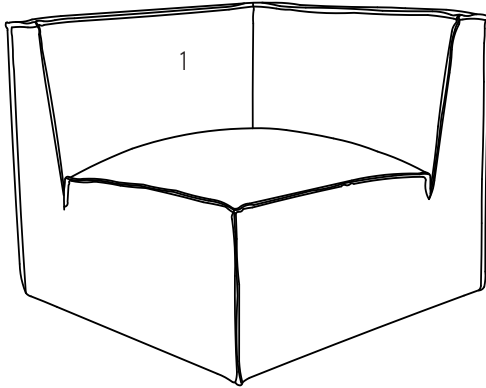

Assembly Instructions

Bradley Series

eliving

Product Code
BRDY-SOFA-CORNER
Bradley Corner Sofa
Dimensions (W x H x D)
84cm X84cm X68.5cm

Important

Please read through instruction carefully before assembly and keep for future reference.

This 1-step assembly should take around 5 minutes .
Godspeed.

Component Hardware

Please check you have all the fittings
part or tools are listed in below.

No. A
Quantity: 4 Pcs

Legs
H30mm

Component Panels & Part List

Please check you have all the panels
are listed below.

1. The body of the corner sofa..... x1
2. Leg package x1

STEP 1

No. A
Quantity: 4 Pcs
Legs
H30mm

Great job. You're done!

Don't forget to share how it looks in
your space and tag us on Instagram.