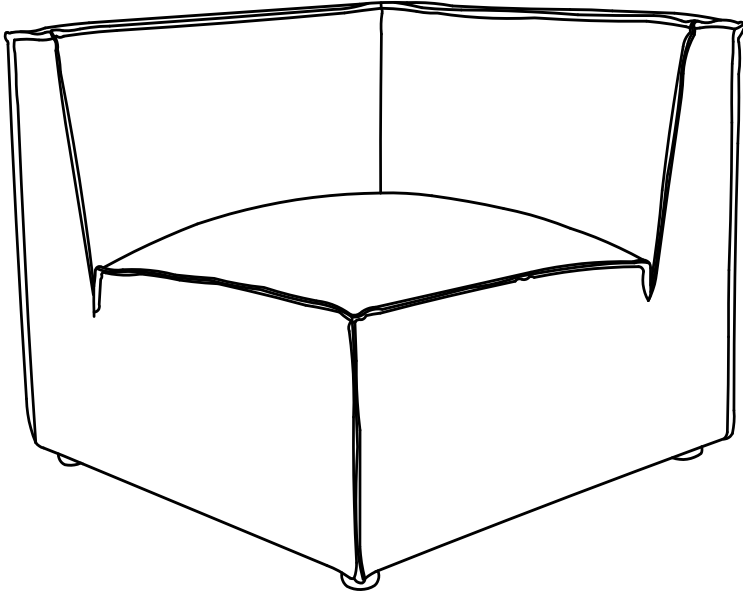

Assembly Instructions

Bradley Series

eliving

Product Code
BRDY-SOFA-CORNER
Bradley Corner Sofa
Dimensions (W x H x D)
84cm X84cm X68.5cm

Important

Please read through instruction carefully before assembly and keep for future reference.

Please check you have all the panels
are listed below.

1. The body of the corner sofa..... x1
2. Leg package x1

STEP 1

No. A
Quantity: 4 Pcs
Legs
H30mm

Great job. You're done!

Don't forget to share how it looks in
your space and tag us on Instagram.