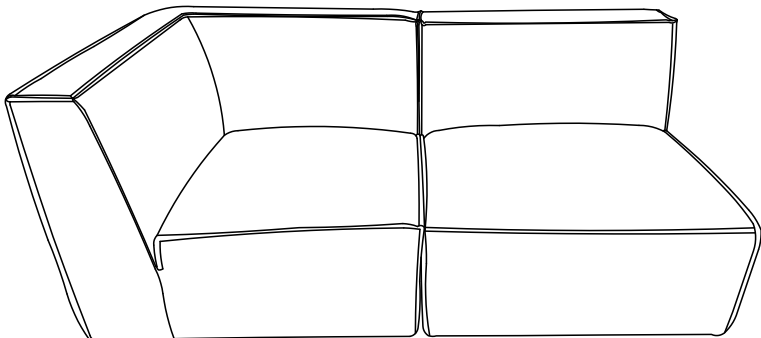

Assembly Instructions

Bradley Series

eliving

Product Code
BRDY-SOFA-CORNER
Bradley Corner Sofa
Dimensions (W x H x D)
84cm X84cm X68.5cm

Important

Please read through instruction carefully before assembly and keep for future reference.

Please check you have all the panels
are listed below.

1. The body of the corner sofa..... x1
2. Leg package x1

STEP 1

No. A
Quantity: 4 Pcs
Legs
H30mm

Great job. You're done!

Don't forget to share how it looks in
your space and tag us on Instagram.