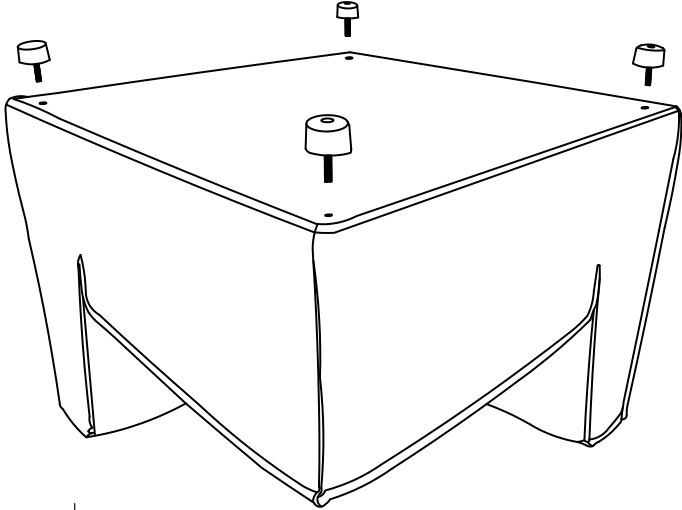

Assembly Instructions

Bradley Series

eliving

Product Code
BRDY-SOFA-CORNER
Bradley Corner Sofa
Dimensions (W x H x D)
84cm X84cm X68.5cm

Important

Please read through instruction carefully before assembly and keep for future reference.

This 1-step assembly should take around 5 minutes .
Godspeed.

Component Hardware

Please check you have all the fittings
part or tools are listed in below.

No. A
Quantity: 4 Pcs

Legs
H30mm

Component Panels & Part List

Please check you have all the panels
are listed below.

1. The body of the corner sofa..... x1
2. Leg package x1

STEP 1

No. A
Quantity: 4 Pcs
Legs
H30mm

Great job. You're done!

Don't forget to share how it looks in
your space and tag us on Instagram.