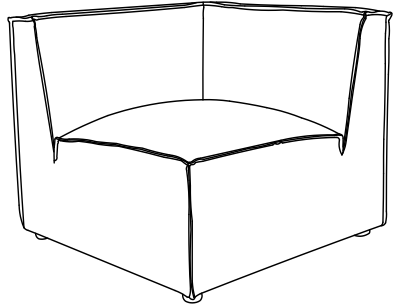

Assembly Instructions

Bradley Series

eliving

Product Code
BRDY-SOFA-CORNER
Bradley Corner Sofa
Dimensions (W x H x D)
84cm X84cm X68.5cm

Important

Please read through instruction carefully before assembly and keep for future reference.

Please check you have all the panels
are listed below.

1. The body of the corner sofa..... x1
2. Leg package x1

STEP 1

No. A
Quantity: 4 Pcs
Legs
H30mm

Great job. You're done!

Don't forget to share how it looks in
your space and tag us on Instagram.