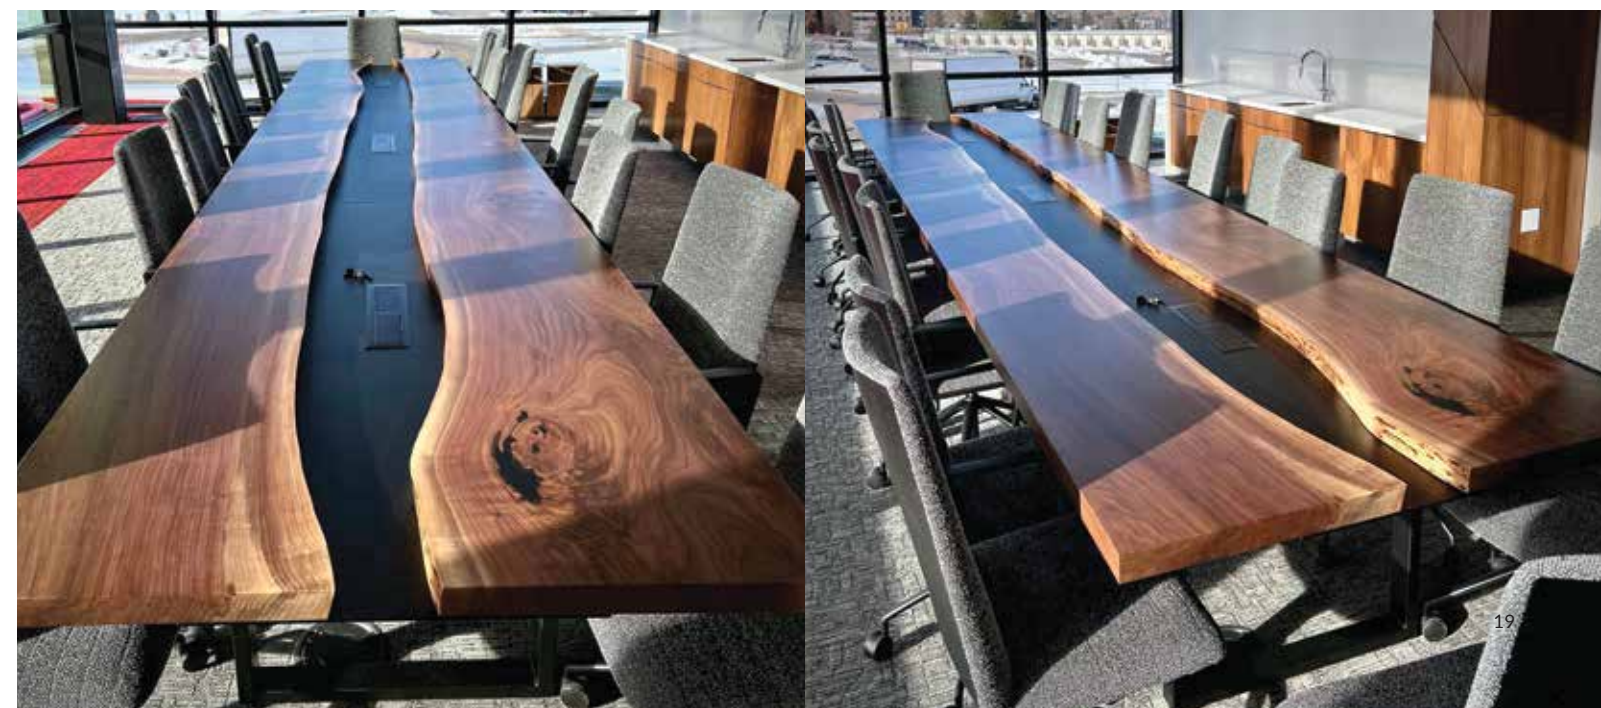

EDGEWISE^{BY}

Accessorize your space with products from EDGEWISE™ by Created™, including floating shelves that feature the patented E-Z LOCK™ hanging system.

Reward performance or show appreciation with an Edgewise™ Cutting Board or Wine Holder, which make beautiful and memorable gifts for any occasion.