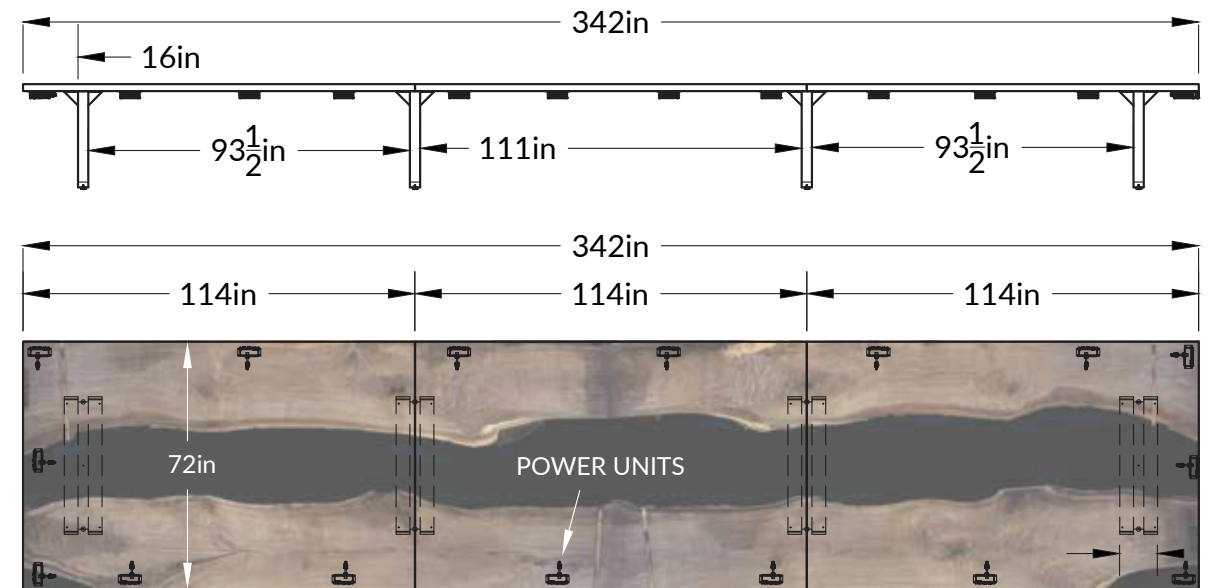

EDGEWISE^{BY}

Accessorize your space with products from EDGEWISE™ by Created™, including floating shelves that feature the patented E-Z LOCK™ hanging system.

Reward performance or show appreciation with an Edgewise™ Cutting Board or Wine Holder, which make beautiful and memorable gifts for any occasion.