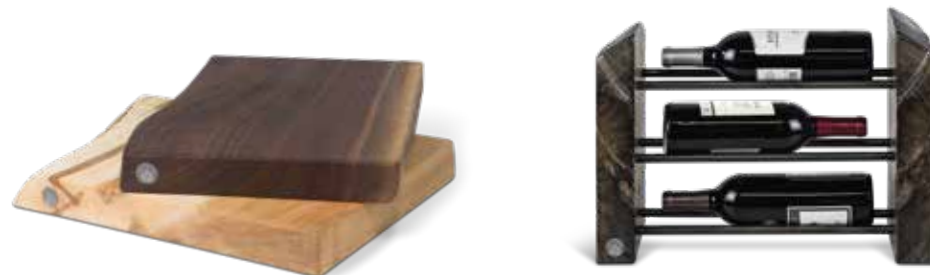

Silver: Middle price point, medium to high character, solid or bookmatch composition, Created™ Hardwood selects slab for project. No slab selection available.

Gold: Premium price point, medium to high character, solid or bookmatch composition, slab selection available pending availability. Created™ Hardwood makes sure to provide at least two to three options for slabs.

Examples are as follows. Note: Bronze not available in all species.

BRONZE

SILVER

GOLD

MAPLE

WALNUT

THE PROCESS | The Created™ design, production, and sales teams work with the client every step of the way from conception through installation to ensure delivery of each piece that exceeds expectations.

EDGEWISE^{BY}

Accessorize your space with products from EDGEWISE™ by Created™, including floating shelves that feature the patented E-Z LOCK™ hanging system.

Reward performance or show appreciation with an Edgewise™ Cutting Board or Wine Holder, which make beautiful and memorable gifts for any occasion.