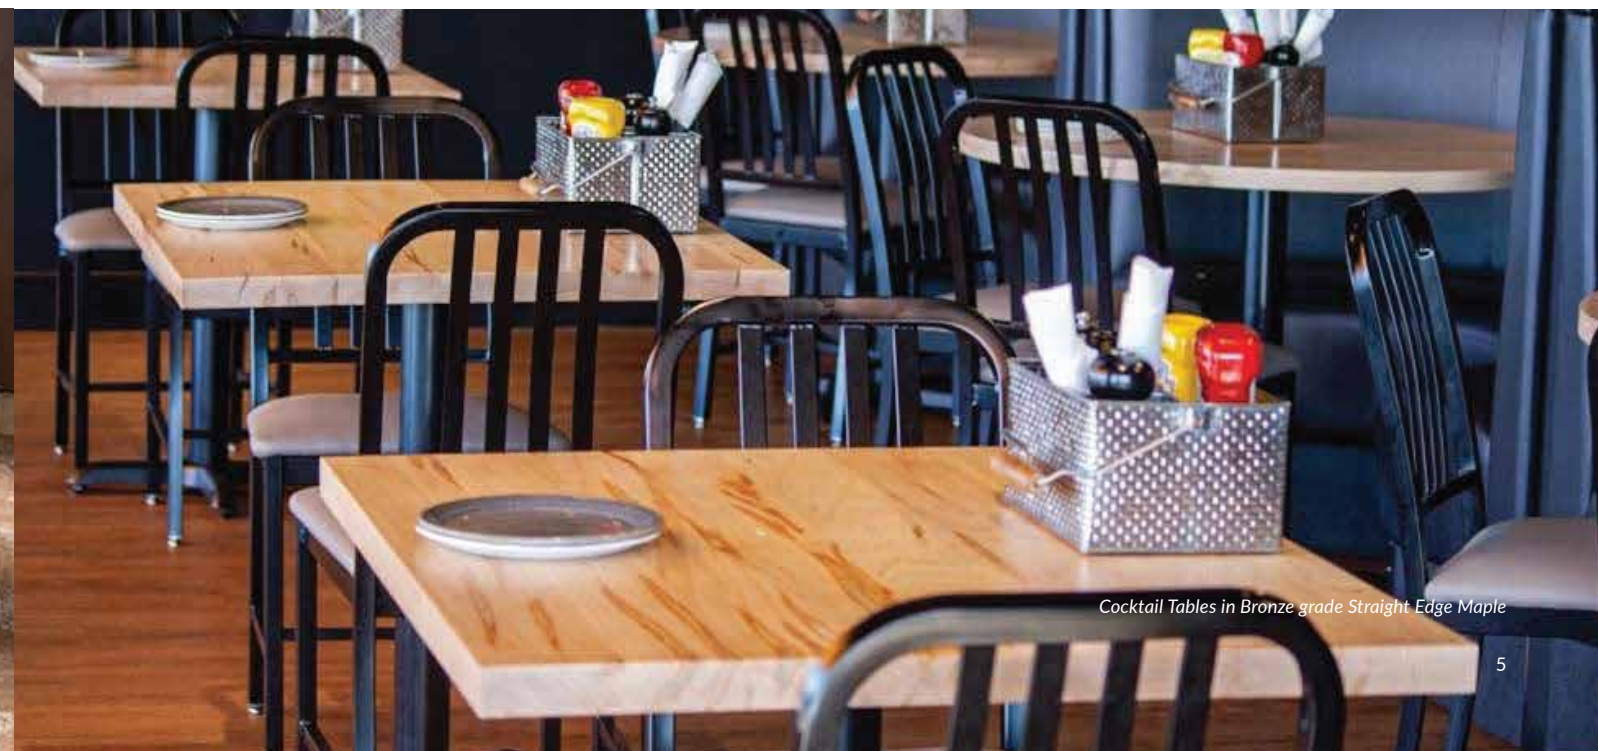

Dining Table in Live Edge Silver grade Ebonized Maple

Community Waterfall Bar in Live Edge Gold grade Sycamore

Round Table in Straight Edge Gold grade Walnut

Lounge Chair in Live Edge Silver grade Oak

Dining Table in Gold grade Live Edge Walnut

Cocktail Tables in Bronze grade Straight Edge Maple

Conference Table in Live Edge Bronze grade Walnut

The Everyday Collection

Created™ Hardwood designs and builds products to fit every style, application, and budget. The Created™ Everyday Collection comprises high quality, solid wood products made with Bronze grade multiplank slabs, which offer the ultimate in versatility and durability at an extremely competitive price point.