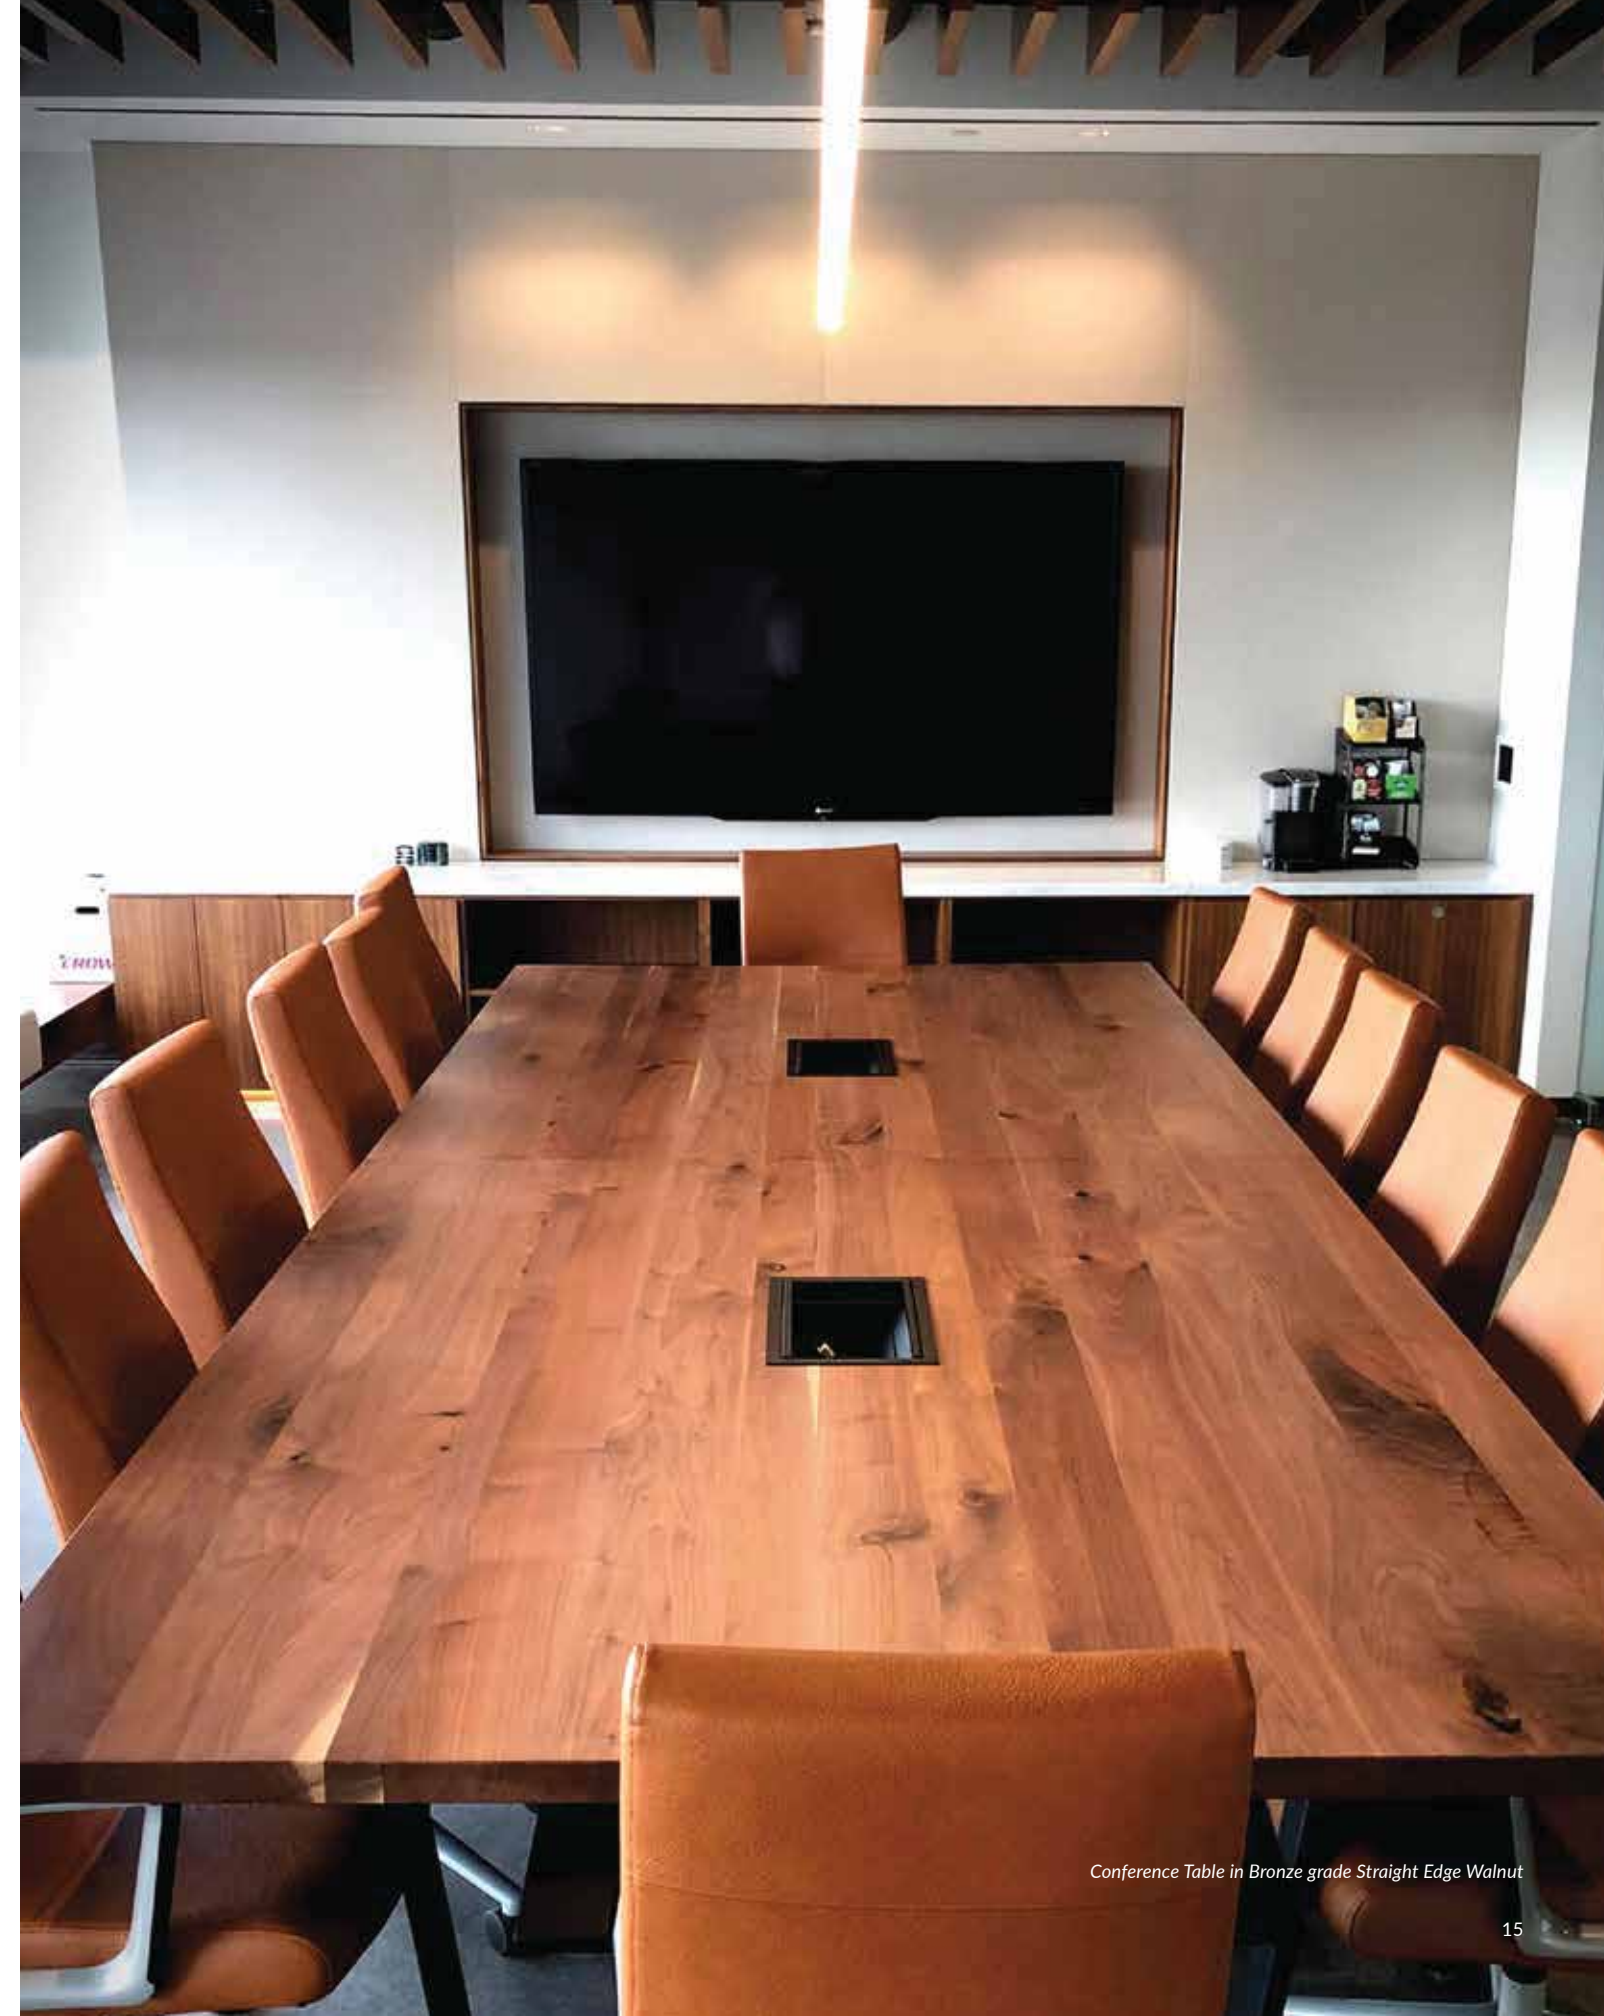

Conference Table in Bronze grade Straight Edge Walnut