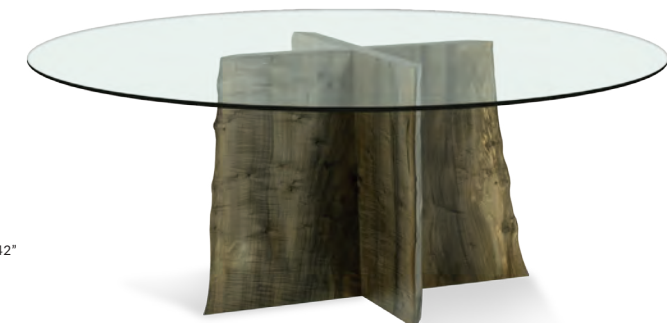

Custom options:

Size: Length, Width, Height
Wood: Species, Grade, Edge
Standard Glass thickness: 1/2"

Product shown: 48" L x 48" W x 30" H with 1/2" Glass top on Gold grade Live Edge Ebonized Maple Interlocking base