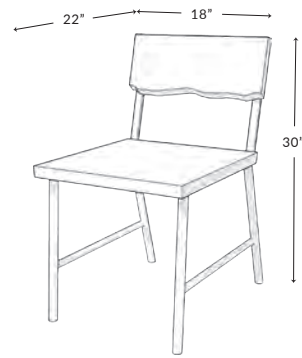

DINING CHAIR FRN-009A-SEA-CHA-DIN

Custom options: Wood: Species, Grade, Edge
Base: Round or Square Legs, Finish
Optional Arms

Product shown: Silver grade Live Edge Ambrosia Maple on Flat Black Round legs