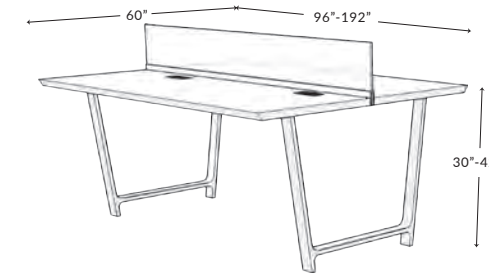

BENCHING SYSTEMS FRN-001E-BEN

L: 96" - 192" | W: 60" | H: 30" - 42"

Custom options:
Size: Length, Width, Height
Wood: Species, Grade, Edge
Base: Design, Finish
Optional Power and Data

Product shown: 78" L x 40" W x 30" H, Gold grade Inverted Edge Sycamore on Flat Black Twigs bases

FLUSH TOP DESK FRN-014A-DES-FLU

L: 48" - 84" | W: 24" - 38" | H: 30"

Custom options:
Size: Length, Width, Height
Wood: Species, Grade, Edge
Base: Design, Finish
Optional Pedestals and/or Pencil Drawer