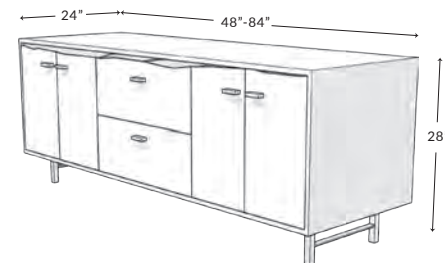

Product shown: 72" W x 24" D x 28" H with Gold grade Ebonized Maple face, painted cabinet, and Flat Black hardware

FLOATING TOP CREDENZA FRN-007B-CRE-FT

L: 48" - 84" | W: 20" - 24" | H: 28"

Custom options: Size: Width
Wood Top: Species, Grade, Edge
Cabinet: Varnish or Paint color
Hardware: Finish