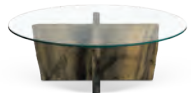

Custom options:

Size: Length, Width, Height
Wood: Species, Grade, Edge
Standard Glass thickness: 1/2"

Product shown: 40" L x 40" W x 14" H with 1/2" Glass top on Gold grade Live Edge Ebonized Maple Interlocking base