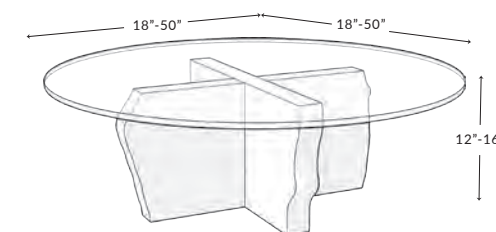

### FREE FORM WOOD COFFEE TABLE

L: 18" - 50" | W: 18" - 50" | H: 12" - 16"

FRN-003C-COF-FF

**Custom options:**

Size: Length, Width, Height  
Wood: Species, Grade, Edge  
Base: Design, Finish

Product shown: 49" L x 37" W x 15" H, Gold grade Live Edge Brown Maple with Flat Black Post bases

### ROUND OR SQUARE GLASS COFFEE TABLE

L: 18" - 50" | W: 18" - 50" | H: 12" - 16"

FRN-004B-COF-GL

**Custom options:**

Size: Length, Width, Height  
Wood: Species, Grade, Edge  
Standard Glass thickness: 1/2"