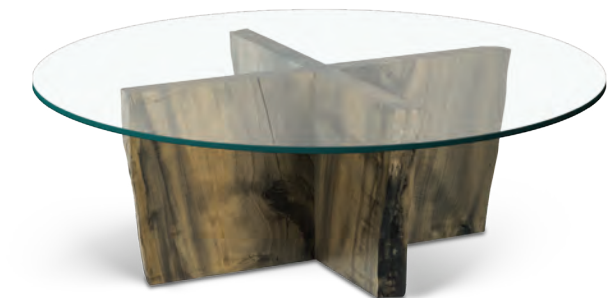

Custom options:

Size: Length, Width, Height
Wood: Species, Grade, Edge
Standard Glass thickness: 1/2"

Product shown: 40" L x 40" W x 14" H with 1/2" Glass top on Gold grade Live Edge Ebonized Maple Interlocking base