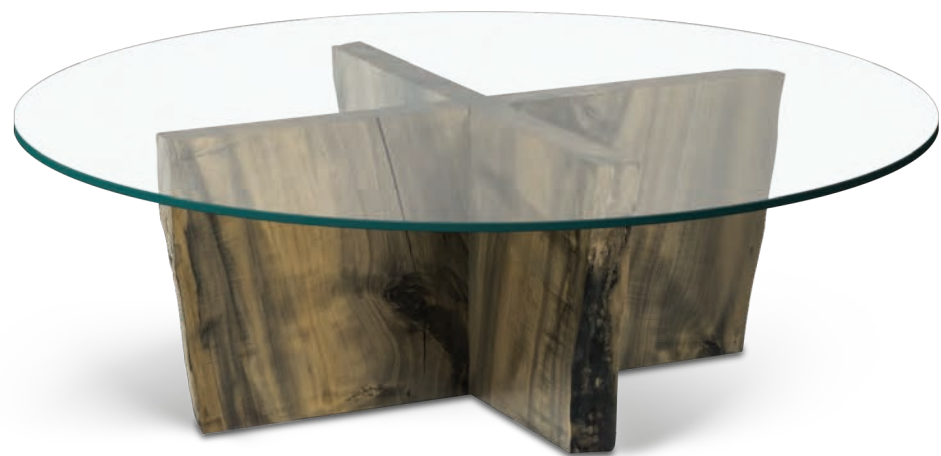

*Dining Table in Live Edge Walnut with Flat Black Press base*

*From top:  
Dining Table in Solid Live Edge Ash with Flat Black Bracket base,  
Oval Dining Table in Solid Inverted Edge Sycamore with Flat Black Twigs base,  
Dining Table in Solid Live Edge Walnut with Polished Brass Trestle base*