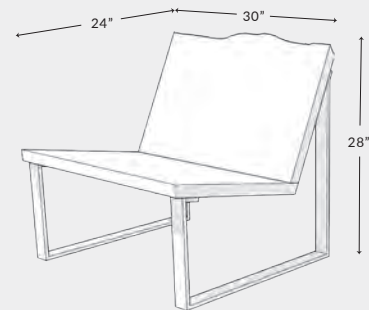

LOUNGE CHAIR FRN-009E-SEA-LOU

Custom options: Wood: Species, Grade, Edge
Base: Design, Arms, Finish
Optional Leather Cushions: Color

Product shown: Gold grade Live Edge Ebonized Maple on Flat Black Armless Bracket bases with Coal leather cushions