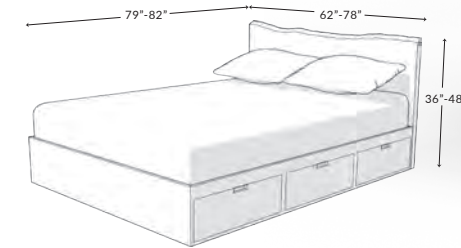

STANDARD BED FRN-015A-BED-STA

W: 62"- 78" | D: 79"- 84" | H: 36" - 48"

Custom options:
Size: King, Queen, Full
Wood: Species, Grade, Edge
Optional Storage Drawers

Product shown: Queen Standard Bed in Gold grade Live edge Brown Maple with Storage Drawers