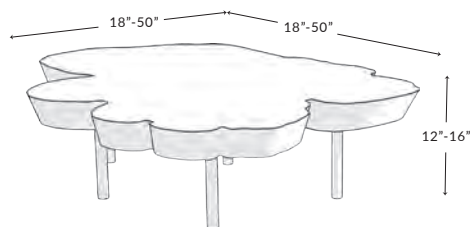

Custom options:

Size: Length, Width, Height
Wood: Species, Grade, Edge
Base: Design, Finish

Product shown: 49" L x 37" W x 15" H, Gold grade Live Edge Brown Maple with Flat Black Post bases

ROUND OR SQUARE GLASS COFFEE TABLE

L: 18" - 50" | W: 18" - 50" | H: 12" - 16"

FRN-004B-COF-GL