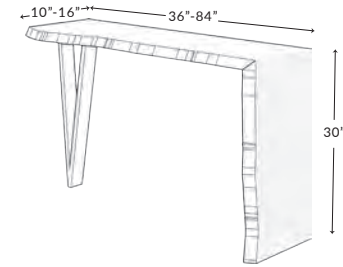

Product shown: 60" L x 10"-16" W x 30" H, Silver grade Live Edge Willow Single Waterfall on Points base

Custom options:

Size: Length, Width, Height
Wood: Species, Grade, Edge
Base: Design, Finish (for single waterfalls)

L: 36" - 84" | D: 10" - 16" | H: 30"