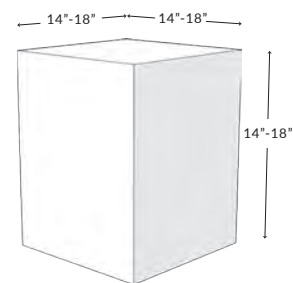

Custom options (pending availability):

Size: Length, Width, Height
Wood: Species, Grade

30 | Product shown: 16" L x 16" W x 18" H Gold grade Ash

STUMP SIDE TABLE FRN-006D-SI-ST

D: 14"-18" | H: 14" - 18"