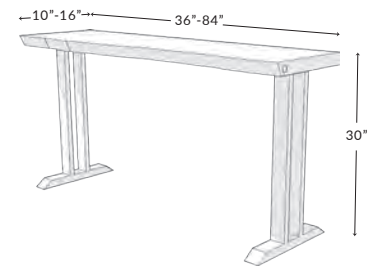

Product shown: 84" L x 12"-16" W x 30" H, Silver grade Live Edge Walnut on Flat Black Trestle base

WOOD CONSOLE TABLE

FRN-005A-CON

Custom options:

Size: Length, Width, Height
Wood: Species, Grade, Edge
Base: Design, Finish

L: 36" - 84" | D: 10" - 16" | H: 30"