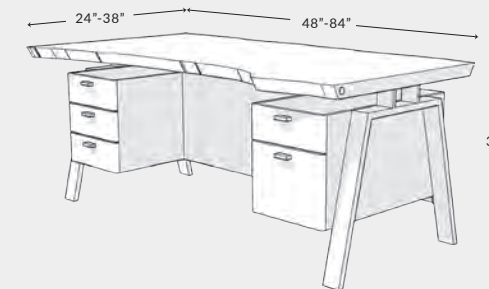

Product shown: 80" W x 29"-43" D x 30" H, Gold grade Live Edge Walnut on Flat Black Press bases with two pedestals and finished back

SOLID FACE CREDENZA FRN-007A-CRE-SF

W: 48" - 84" | D: 24" | H: 28"

Custom options: Size: Width
Wood Face: Species, Grade, Edge
Cabinet: Varnish or Paint color
Hardware: Finish