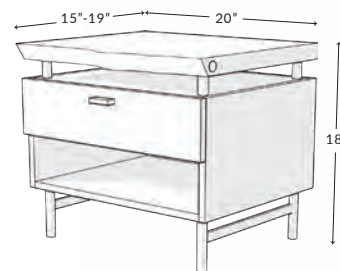

FLOATING TOP NIGHTSTAND FRN-016A-NTS-FL

W: 20" | D: 15" - 19" | H: 18"

Custom options:
Wood: Species, Grade, Edge
Cabinet: Varnish or Paint color
Hardware: Round or Square, Finish

38 | Product shown: Gold grade Live Edge Sycamore top with Painted cabinet on Flat Black Round bases