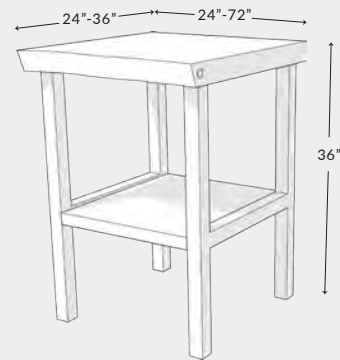

### KITCHEN ISLAND FRN-011A-ISL

L: 60" - 120" | W: 30" - 48" | H: 30" - 42"

Custom options: Size: Length, Width, Height  
Wood: Species, Grade, Edge  
Base: Design, Finish

Product shown: 84" L x 38"-42" W x 36" H, Bronze grade Live Edge Walnut on Flat Black Ladder bases

### FREESTANDING BAR WITH STOOLS FRN-010A-BAR-FR

L: 60" - 120" | W: 16" - 26" | H: 30" - 42"

Custom options: Size: Length, Width, Height  
Wood: Species, Grade, Edge  
Base: Design, Finish

Product shown: 90" L x 22"-24" W x 42" H, Silver grade Live Edge Cherry on Bronze Ladder bases

### KITCHEN BUTCHER BLOCK FRN-012A-BUT

L: 24" - 72" | W: 24" - 36" | H: 36"

Custom options: Size: Length, Width  
Wood: Species, Grade, Edge  
Base: Finish

Product shown: 30" L x 24"-26" D x 36" H Gold grade Live Edge Sycamore on Bronze base