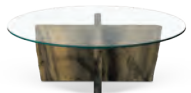

Custom options:

Size: Length, Width, Height
Wood: Species, Grade, Edge
Standard Glass thickness: 1/2"

Product shown: 40" L x 40" W x 14" H with 1/2" Glass top on Gold grade Live Edge Ebonized Maple Interlocking base