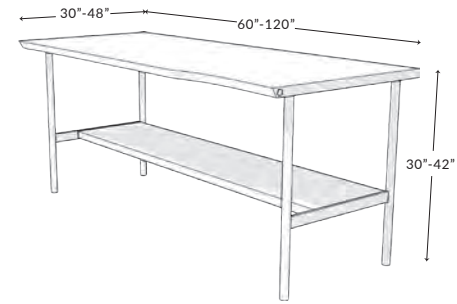

#### Custom options (pending availability):

Size: Length, Width, Height  
Wood: Species, Grade

Product shown: 16" L x 16" W x 17" H, Silver grade Maple

### KITCHEN ISLAND FRN-011A-ISL

L: 60" - 120" | W: 30" - 48" | H: 30" - 42"

Custom options: Size: Length, Width, Height  
Wood: Species, Grade, Edge  
Base: Design, Finish

Product shown: 84" L x 38"-42" W x 36" H, Bronze grade Live Edge Walnut on Flat Black Ladder bases