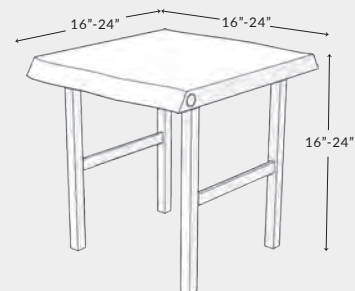

Custom options:

Size: Length, Width, Height
Wood: Species, Grade, Edge
Base: Design, Finish

Product shown: 24" L x 24" W x 18" H, Gold grade Live Edge Ebonized Maple on Flat Black Ladder base

ROUND SIDE TABLE FRN-006B-SI-RD

DIAMETER: 16"-24" | H: 16" - 24"