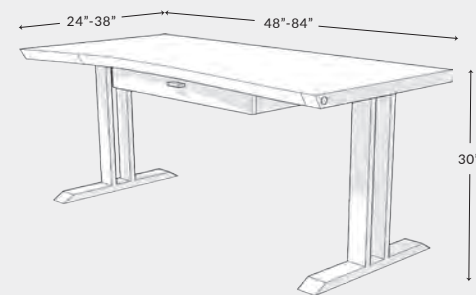

Product shown: 60" W x 30"-32" W x 30" H, Gold grade Live Edge Brown Maple on Satin Chrome Trestle bases with single Pencil Drawer

FLOATING TOP DESK FRN-014B-DES-FLO

L: 48" - 84" | W: 24" - 38" | H: 30"

Custom options:
Size: Length, Width, Height
Wood: Species, Grade, Edge
Base: Design, Finish
Optional Pedestals and Finished Back