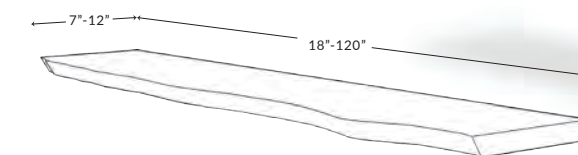

40 | Product shown: 84" L x 18"-21" D Gold grade Live Edge Ambrosia Maple Countertop

**FLOATING SHELVES** FRN-019A-SHE-FL

L: 18" - 120" | D: 7" - 12"

**Custom options:**  
Size: Length, Width, Height,  
Wood: Species, Grade, Edge  
Includes mounting hardware