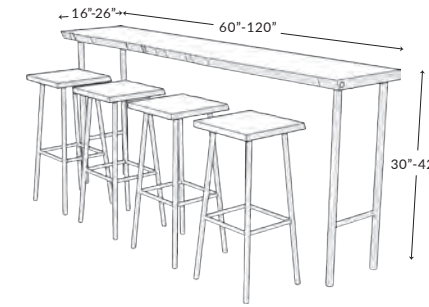

### KITCHEN ISLAND FRN-011A-ISL

L: 60" - 120" | W: 30" - 48" | H: 30" - 42"

Custom options: Size: Length, Width, Height  
Wood: Species, Grade, Edge  
Base: Design, Finish

Product shown: 84" L x 38"-42" W x 36" H, Bronze grade Live Edge Walnut on Flat Black Ladder bases

### FREESTANDING BAR WITH STOOLS FRN-010A-BAR-FR

L: 60" - 120" | W: 16" - 26" | H: 30" - 42"

Custom options: Size: Length, Width, Height  
Wood: Species, Grade, Edge  
Base: Design, Finish

Product shown: 90" L x 22"-24" W x 42" H, Silver grade Live Edge Cherry on Bronze Ladder bases