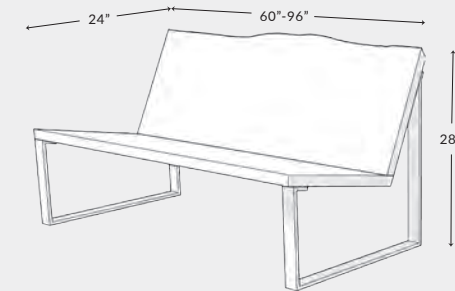

LOVE SEAT OR SOFA FRN-009F-SEA-SOF

Custom options: Size: Length
Wood: Species, Grade, Edge
Base: Design, Arms, Finish
Optional Leather Cushions: Color

Product shown: 60" L Love Seat in Gold grade Brown Maple on Flat Black Armless Bracket bases with Saddle leather cushions