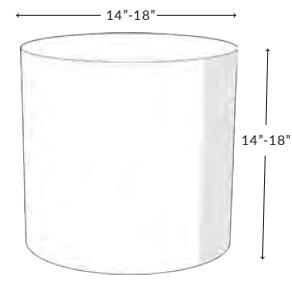

### BLOCK SIDE TABLE FRN-006C-SI-BL

L: 14"-18" | W: 14"-18" | H: 14"-18"

#### Custom options (pending availability):

Size: Length, Width, Height  
Wood: Species, Grade

30 | Product shown: 16" L x 16" W x 18" H Gold grade Ash

#### Custom options (pending availability):

Size: Length, Width, Height  
Wood: Species, Grade

Product shown: 16" L x 16" W x 17" H, Silver grade Maple