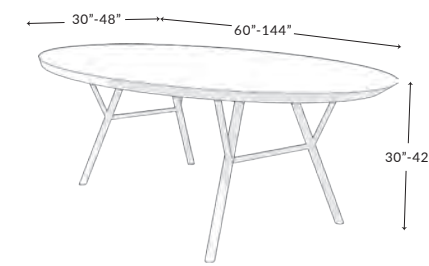

*Private Dining Table in Live Edge Walnut at Ocean Prime, Denver, CO*

**RECTANGULAR WOOD DINING TABLE**

L: 60" - 144" | W: 30" - 48" | H: 30" - 42"

FRN-001A-DIN-RE

**Custom options:**

Size: Length, Width, Height  
Wood: Species, Grade, Edge  
Base: Design, Finish

Product shown: 96" L x 40"-44" W x 30" H, Gold grade Live Edge Walnut on Satin Chrome Taper bases

**OVAL WOOD DINING TABLE**

L: 60" - 144" | W: 30" - 48" | H: 30" - 42"

FRN-001B-DIN-OV

**Custom options:**

Size: Length, Width, Height  
Wood: Species, Grade, Edge  
Base: Design, Finish

Product shown: 78" L x 40" W x 30" H, Gold grade Inverted Edge Sycamore on Flat Black Twigs bases

**ROUND OR SQUARE WOOD DINING TABLE**