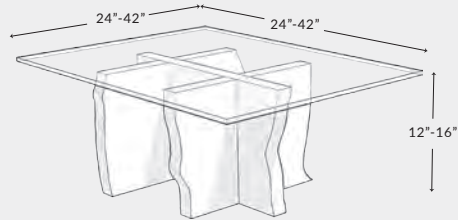

Custom options:

Size: Length, Width, Height
Wood: Species, Grade, Edge
Standard Glass thickness: 1/2"

Product shown: 40" L x 30" W x 15" H with 1/2" Glass top on Gold grade Live Edge Brown Maple Interlocking bases

ROUND OR SQUARE WOOD COFFEE TABLE

L: 24" - 42" | W: 24" - 42" | H: 12" - 16"

FRN-004A-COF