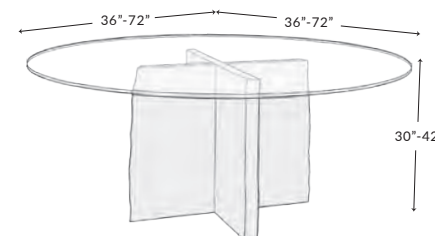

**RECTANGULAR GLASS DINING TABLE**

L: 60" - 108" | W: 30" - 48" | H: 30" - 42"

FRN-001C-DIN-RE-GL

**Custom options:**

Size: Length, Width, Height  
Wood: Species, Grade, Edge  
Standard Glass thickness: 1/2"

Product shown: 84" L x 42" W x 30" H with 1/2" Glass top on Gold grade Live Edge Brown Maple Planar bases with Bronze stretcher bar

**ROUND OR SQUARE GLASS DINING TABLE**

L: 36" - 72" | W: 36" - 72" | H: 30" - 42"

FRN-002B-DIN-RD-GL

**Custom options:**

Size: Length, Width, Height  
Wood: Species, Grade, Edge  
Standard Glass thickness: 1/2"

Product shown: 48" L x 48" W x 30" H with 1/2" Glass top on Gold grade Live Edge Ebonized Maple Interlocking base