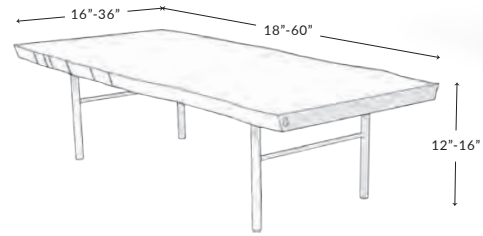

RECTANGULAR WOOD COFFEE TABLE

L: 18" - 60" | W: 16" - 36" | H: 12" - 16"

FRN-003A-COF-RE

Custom options:

Size: Length, Width, Height
Wood: Species, Grade, Edge
Base: Design, Finish

Product shown: 54" L x 26" W x 16" H, Gold grade Live Edge Ebonized Maple on Gunmetal Ladder bases

WATERFALL WOOD COFFEE TABLE

L: 18" - 60" | W: 16" - 36" | H: 12" - 16"

FRN-003A-COF-WA

Custom options:

Size: Length, Width, Height
Wood: Species, Grade, Edge
Base: Design, Finish (for single waterfalls)