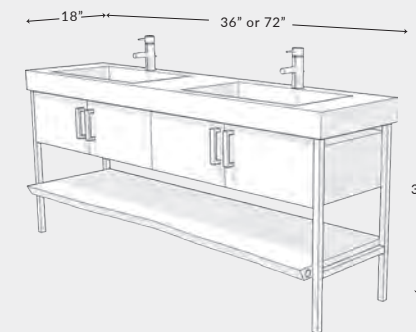

CONSOLE VANITY FRN-017B-VAN-CON

W: 36" or 72" | D: 18" | H: 34"

Custom options:
Size: Double or Single
Wood: Species, Grade, Edge
Hardware: Finish

Product shown: Double Vessel Vanity in Silver grade Live Edge Walnut with Flat Black Square hardware