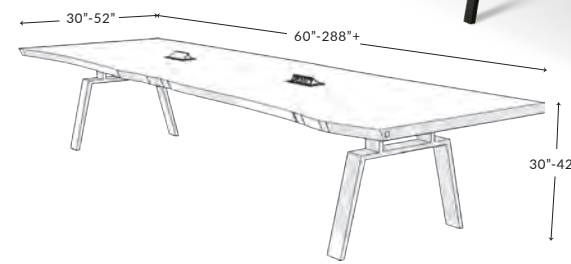

CONFERENCE TABLE FRN-001D-CON

L: 60" - 288"+ | W: 30" - 52" | H: 30" - 42"

Custom options:
Size: Length, Width, Height
Wood: Species, Grade, Edge
Base: Design, Finish
Optional Power and Data

Product shown: 114" L x 47"-51" W x 30" H, Silver grade Live Edge Walnut on Flat Black Press bases