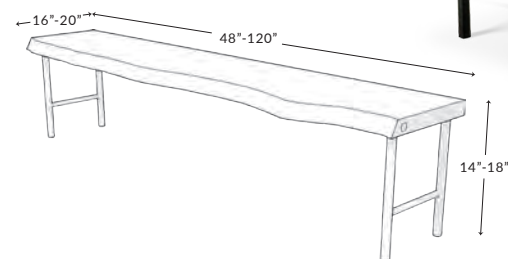

W: 60" - 96" | D: 26" | H: 28"

**STANDARD BENCH** FRN-009C-SEA-BEN

**Custom options:**  
Size: Length, Width, Height  
Wood: Species, Grade, Edge  
Base: Design, Finish  
Optional Arms and Back

Product shown: 84" L x 16"-18" x 18" H Silver grade Live Edge Sycamore on Flat Black Square Ladder bases