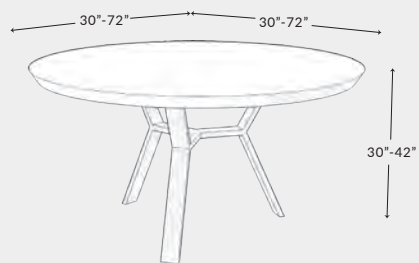

Custom options:

Size: Length, Width, Height
Wood: Species, Grade, Edge
Base: Design, Finish

Product shown: 48" L x 48" W x 30" H, Gold grade Inverted Edge Ebonized Maple on Flat Black Chevron pedestal base

ROUND OR SQUARE WOOD COCKTAIL TABLE

L: 24" - 42" | W: 24" - 42" | H: 30" - 42"

FRN-002C-DIN-COC