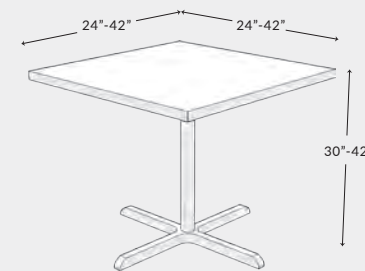

Size: Length, Width, Height  
Wood: Species, Grade, Edge  
Base: Design, Finish

Product shown: 78" L x 40" W x 30" H, Gold grade Inverted Edge Sycamore on Flat Black Twigs bases

**ROUND OR SQUARE WOOD DINING TABLE**

L: 30" - 72" | W: 30" - 72" | H: 30" - 42"

FRN-002A-DIN-RD

**Custom options:**

Size: Length, Width, Height  
Wood: Species, Grade, Edge  
Base: Design, Finish

Product shown: 48" L x 48" W x 30" H, Gold grade Inverted Edge Ebonized Maple on Flat Black Chevron pedestal base

**ROUND OR SQUARE WOOD COCKTAIL TABLE**

L: 24" - 42" | W: 24" - 42" | H: 30" - 42"

FRN-002C-DIN-COC

**Custom options:**

Size: Length, Width, Height  
Wood: Species, Grade, Edge  
Base: Design, Finish

Product shown: 36" L x 36" W x 30" H, Bronze grade Square Edge Walnut on Flat Black Column pedestal base