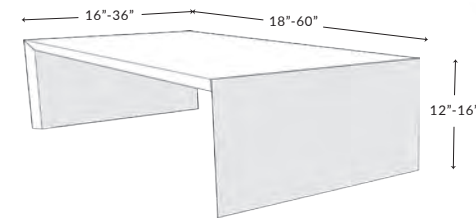

Product shown: 60" L x 30" W x 16" H, Gold grade Inverted Edge Oak Double Waterfall

RECTANGULAR GLASS COFFEE TABLE

L: 24" - 42" | W: 24" - 42" | H: 12" - 16"

FRN-003B-COF-RE-GL