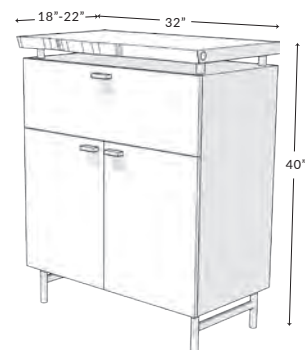

32 | Product shown: 32" W x 20"-22" D x 40" H Gold grade Live Edge Walnut top with Painted cabinet and Natural Walnut doors