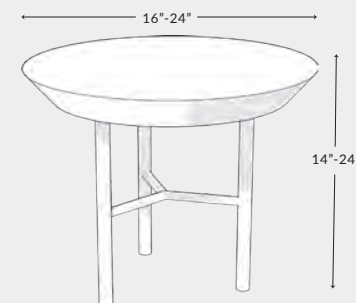

Custom options:

Size: Length, Width, Height
Wood: Species, Grade, Edge
Base: Design, Finish

Product shown: 16" L x 16" W x 18" H, Silver grade Inverted Edge Walnut on Flat Black Ladder base

BLOCK SIDE TABLE FRN-006C-SI-BL

L: 14"-18" | W: 14"-18" | H: 14"-18"