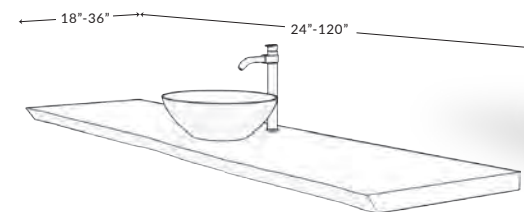

40 | Product shown: 84" L x 18"-21" D Gold grade Live Edge Ambrosia Maple Countertop

**FLOATING SHELVES** FRN-019A-SHE-FL

L: 18" - 120" | D: 7" - 12"

**Custom options:**  
Size: Length, Width, Height,  
Wood: Species, Grade, Edge  
Includes mounting hardware