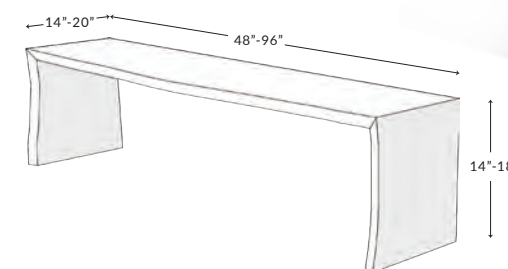

WATERFALL BENCH FRN-009D-SEA-BEN-WA

Custom options:
Size: Length, Depth, Height
Wood: Species, Grade, Edge
Base: Design, Finish (for single waterfall)

Product shown: 72" L x 14"-16" D x 16" H Silver grade Live Edge Cherry