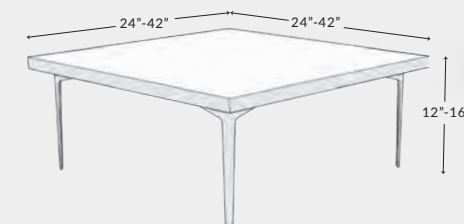

Custom options:

Size: Length, Width, Height
Wood: Species, Grade, Edge
Base: Design, Finish

Product shown: 36" L x 36" W x 16" H, Gold grade Square Edge Walnut on Flat Black Flares base

FREE FORM WOOD COFFEE TABLE

L: 18" - 50" | W: 18" - 50" | H: 12" - 16"

FRN-003C-COF-FF