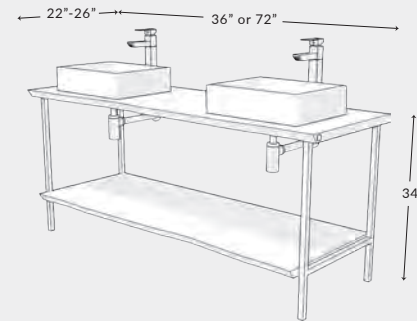

VESSEL VANITY FRN-017A-VAN-VES

W: 36" or 72" | D: 22" - 26" | H: 34"

Custom options:
Size: Double or Single
Wood: Species, Grade, Edge
Hardware: Round or Square, Finish

Product shown: Double Vessel Vanity in Gold grade Live Edge Ash with Flat Black Square hardware