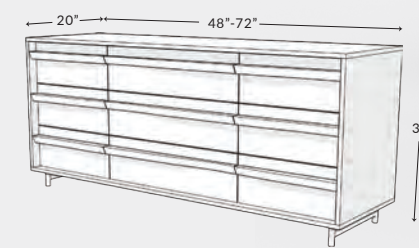

LIVE PULL DRESSER FRN-016D-DRE-LP

W: 48" - 72" | D: 20" | H: 30"

Custom options:
Wood: Species
Cabinet: Varnish or Paint color
Hardware: Round or Square, Finish

Product shown: 72" W Painted cabinet with Live Edge Walnut pulls on Flat Black Round bases