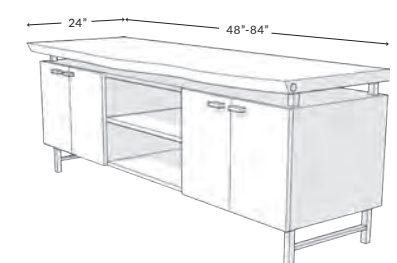

Product shown: 72" W x 24" D x 28" H with Silver grade Live Edge Sycamore top, painted cabinet, and Flat Black hardware