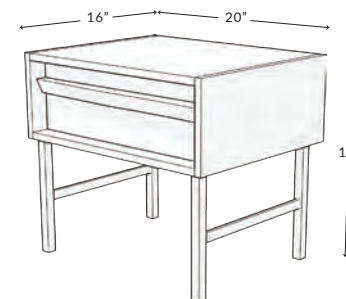

LIVE PULL NIGHTSTAND FRN-016B-NTS-LP

W: 20" | D: 16" | H: 18"

Custom options:
Wood: Species
Cabinet: Varnish or Paint color
Hardware: Round or Square, Finish

Product shown: Ebonized Maple Cabinet on Flat Black Square bases