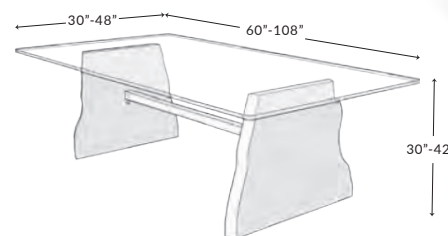

Custom options:

Size: Length, Width, Height
Wood: Species, Grade, Edge
Standard Glass thickness: 1/2"

Product shown: 84" L x 42" W x 30" H with 1/2" Glass top on Gold grade Live Edge Brown Maple Planar bases with Bronze stretcher bar

ROUND OR SQUARE GLASS DINING TABLE

L: 36" - 72" | W: 36" - 72" | H: 30" - 42"

FRN-002B-DIN-RD-GL