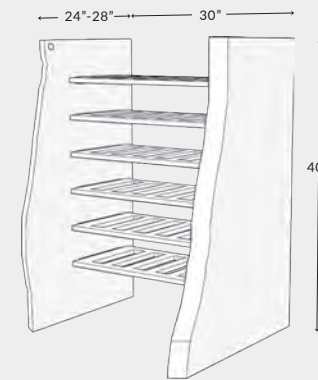

FREESTANDING WINE RACK FRN-013A-WIN

W: 30" | D: 24" - 28" | H: 40"

Custom options: Wood: Species, Grade, Edge

Product shown: 30" W x 24"-28" D x 40" H Gold grade Live Edge Ebonized Ambrosia Maple

BAR CABINET FRN-008A-BAR-CAB

W: 32" | D: 18" - 22" | H: 40"

Custom options: Wood: Species, Grade, Edge
Cabinet: Varnish or Paint color
Hardware: Finish