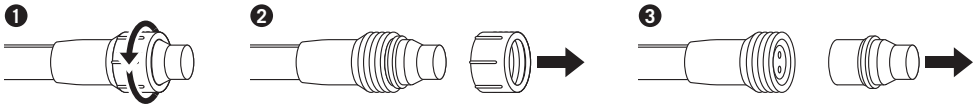

RibbonFlex PRO[®]

120-Volt Outdoor LED Strip Light

Contents

- 16.4 ft. (5m) strip light
- 8 mounting brackets
- 16 screws

Installation

CAUTION: Lighting cannot be cut.

- Plug in to a 120V outlet to power lights
- To hang, use included brackets spaced equidistant

Extending

- Product can be extended up to 164 ft. (50m) – 10 sections of lighting
- Make sure lighting is unplugged before connecting
- Remove end cap from the first light in the series

- Remove the power cord from all subsequent lights and connect end to end

RibbonFlex PRO[®]

Bande lumineuse extérieure à LED de 120 volts

Contenu

- Bande lumineuse de 16,4 pi (5 m)
- 8 supports de montage
- 16 vis

Installation

ATTENTION : L'éclairage ne peut pas être coupé.

- Branchez-le sur une prise de 120 V pour alimenter les lumières
- Pour accrocher, utilisez les supports inclus espacés à égale distance