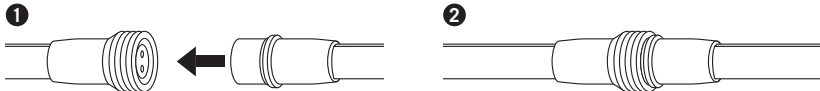

RibbonFlex PRO[®]

120-Volt Outdoor LED Strip Light

Contents

- 16.4 ft. (5m) strip light
- 8 mounting brackets
- 16 screws

Installation

CAUTION: Lighting cannot be cut.

- Plug in to a 120V outlet to power lights
- To hang, use included brackets spaced equidistant

Extending

- Product can be extended up to 164 ft. (50m) – 10 sections of lighting
- Make sure lighting is unplugged before connecting
- Remove end cap from the first light in the series

- Remove the power cord from all subsequent lights and connect end to end