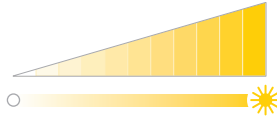

- 0–100% flicker-free dimming
- No pop-on or pop-off