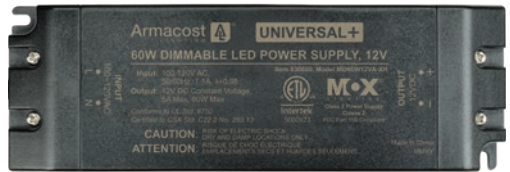

Universal

- Works with TRIAC (forward phase) AC dimmers, DC dimmers and wireless dimmers

Standard

- 12-volt and 24-volt models
- Direct wire or plug-in
- Works DC dimmers and wireless dimmers

Indoor/Outdoor