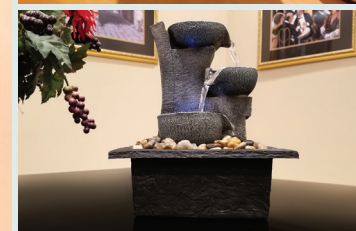

Pearl

PEARL MEDITATION FOUNTAIN
Item# 03800
UPC: 025033038004

PRODUCT DIMENSION:
8 1/2" W x 7 3/8" D x 11" H

The Pearl Meditation Fountain features a rotating 360° glass pearl that is moved by the pumps water flow. Just place the included glass pearl on top of the fountain base and watch as it rotates while it illuminates from the multicolor LED light from underneath the water.

PERFECT FOR ANY ROOM IN THE HOUSE OR WORK SPACE

ENJOY
THE SOOTHING
SOUND OF
FLOWING
WATER