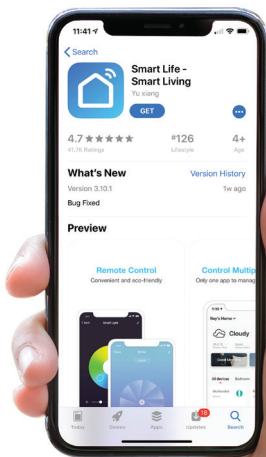

SCAN CODE USING YOUR SMART DEVICE CAMERA. THIS WILL DIRECTLY TAKE YOU TO THE APPLE APP STORE OR GOOGLE PLAY STORE TO DOWNLOAD SMART LIFE FOR FREE.

Explore the infinite color possibilities within Smart Life and its adjustable color settings to suit your needs. It features 8 pre-programmed scenes: 4 scenes designed as Night, Reading, Party and Leisure while the other 4 scenes; Soft, Rainbow, Shine and Gorgeous can be adjusted based on your mood. You can also set up multiple schedules to turn the lighting on/off according to your desired preset time. Schedules can be repeated daily or weekly.

EXPLORE INFINITE COLOR POSSIBILITIES ALL FROM YOUR PHONE

ELIMINATES THE NEED FOR A SEPARATE REMOTE

NO SECONDARY HUB REQUIRED

ALSO WORKS WITH VOICE CONTROL

amazon alexa & echo