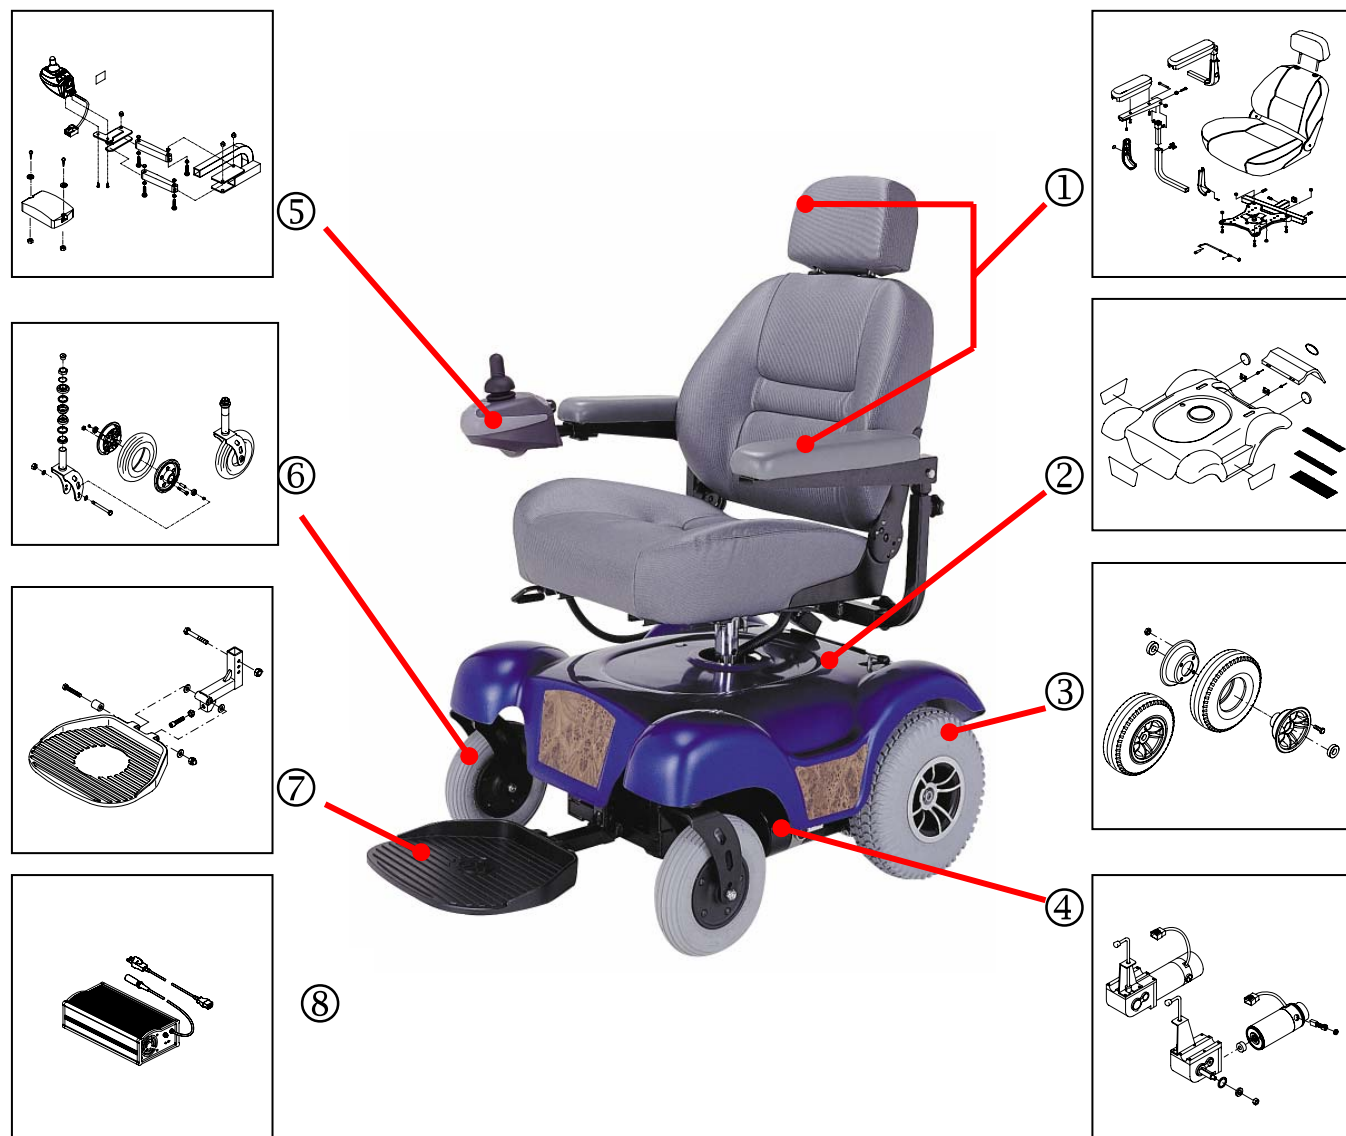

P310--ARMU/P310--SBMU/P310--SDMU

①	Seat ass'y
	32200060 (Seat ass'y)
	32222011 (CAPTAIN SEAT ASS'Y,18W*16D*20H(M12B))
	43701072(PAD, ARMREST(LONG),BLACK)
	43701073(PAD,ARMREST(SHORT),BLACK)
②	Shroud ass'y
	30510030 (SHROUD SET, CANDY APPLERED, MP-3C)
	30515018 (SHROUD SET, MP-3C,COBALT BLUE)
	30552011 (SHROUD ASS'Y., SILVERBLACK, MP-3C)
③	Rear wheel ass'y.
	32600431(REAR WHEEL ASS'Y)
④	Motor and gearbox complete, LH and RH.
	62010074 (MOTOR & GEARBOX ASS'Y.,LH,P310)
	62020074 (MOTOR & GEARBOX ASS'Y.,RH,P310)

	62110065 (MOTOR,M1CG/H,L.)
	62120065 (MOTOR SET,M1CG/H,R.)
	62410027 (GEARBOX ONLY,LH,MP3C)
	62420027 (GEARBOX ONLY,RH, MP3C)
⑤	Controller
	33703023 (DYNAMIC SHARK CONTROLLER)
	64810005 (JOYSTICK ONLY, DY SHARK,DK-REMA03)
	64210005(CONTROLLER ONLY,DY SHARKDK-PMA05)
⑥	Caster Wheel with Fork Ass'y.
	33004002(200*50 PU CASTER WHEELASS'Y., LH/RH)
⑦	Footplate ass'y.
	33303037(ALUM. FOOTPLATE&BRACKETASS'Y.)
⑧	Charger unit
	65142005 (CHARGER, HP8204-5A-OFF)
	63600008 (CHARGER POWERCORD W/PLUG,US SPEC)