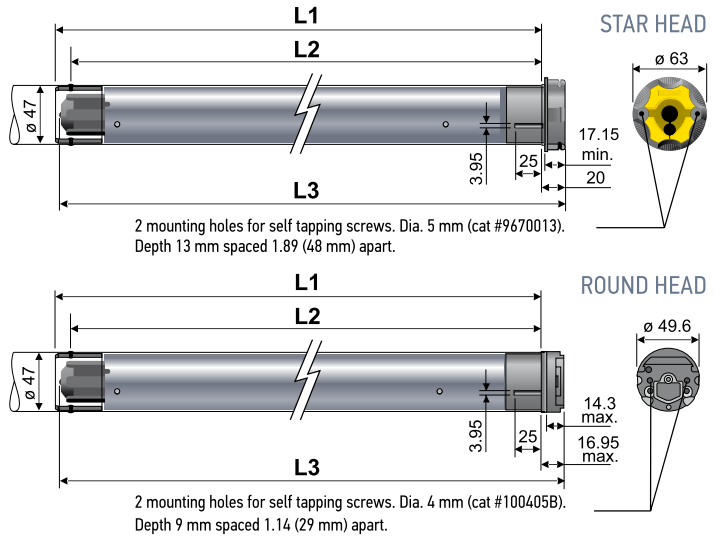

LT50 Altus® RTS

Star Head and Round Head Motors

506S2	1032500	530R2	1037507
506S2RH	1037519	535A2	1037509
510S2	1037501	540R2	1037510
510S2RH	1037521	550R2	1037511
525A2	1043287		

Radio Technology Somfy (RTS) allows for wireless radio control of motorized window coverings via the RTS family of controls.

Technical Features

Voltage Supply	120V AC, 60Hz
Index Protection Rating	IP 44
Limit Switch Type	Electronic RTS
Limit Switch Capacity	250 Turns
Temperature Working Range	14°F to 104°F (-10°C to 40°C)
Insulation Class	Class 1 for 120V AC
Wiring	Integrated into power cord. Must be at least 12 inches and must not come in contact with metal.

Dimensions

Dimensions	506	510	525	530	535	540	550
L1	23.82 in. (605 mm)	25.79 in. (655 mm)	25.79 in. (655 mm)	25.79 in. (655 mm)	26.57 in. (605 mm)	26.57 in. (605 mm)	26.57 in. (605 mm)
L2	23.23 in. (590 mm)	25.20 in. (640 mm)	25.20 in. (640 mm)	25.20 in. (640 mm)	25.98 in. (660 mm)	25.98 in. (660 mm)	25.98 in. (660 mm)
L3	SH 24.13 in. (613 mm) RH 24.02 in. (610 mm)	SH 26.10 in. (663 mm) RH 25.98 in. (660 mm)	26.10 in. (663 mm)	26.10 in. (663 mm)	26.89 in. (683 mm)	26.89 in. (683 mm)	26.89 in. (683 mm)
Cable Length	6.5 ft. (2 m)	6.5 ft. (2 m)	12.3 ft. (3.75 m)	6.5 ft. (2 m)	12.3 ft. (3.75 m)	6.5 ft. (2 m)	6.5 ft. (2 m)

Optional cables with NEMA plugs available in 3 ft, 6 ft, 10 ft, 12 ft, 18 ft, 24 ft.

Specifications

	506	510	525	530	535	540	550
Torque	6 Nm	10 Nm	25 Nm	30 Nm	35 Nm	40 Nm	50 Nm
Nominal Voltage	120V/60Hz						
Rated Current	1.1A	1.3A	1.6A	1.5A	2.1A	1.8A	2.1A
Speed	38 rpm	38 rpm	20 rpm	14 rpm	20 rpm	14 rpm	14 rpm
Thermal Protection	5 minutes						
Radio Frequency	433.42 MHz						