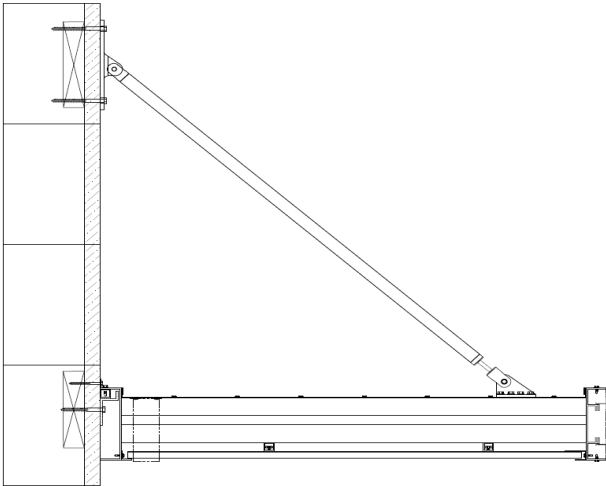

BLOCKING EXAMPLES

WOOD BLOCKING