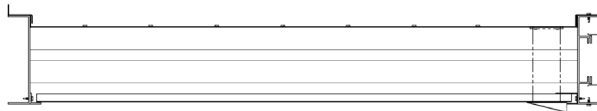

TIE-BACK OPTIONS

- Projection: up to 72"
- Frame Width: 48" - 140"
- Tie-back Height: Flexible
- Tie-back Spacing: 88"

CANTILEVERED OPTIONS

- Projection: up to 60"
- Frame Width: 48" - 140"
- Outrigger arm spacing: 70"

HIGH WIND/SNOW LOAD

- Capable of high wind and high snow loads

CROSS SECTION

Gutter Forward With Scuppers

Gutter Back With Downspout

FACE OPTIONS

WATER MANAGEMENT

SCUPPER