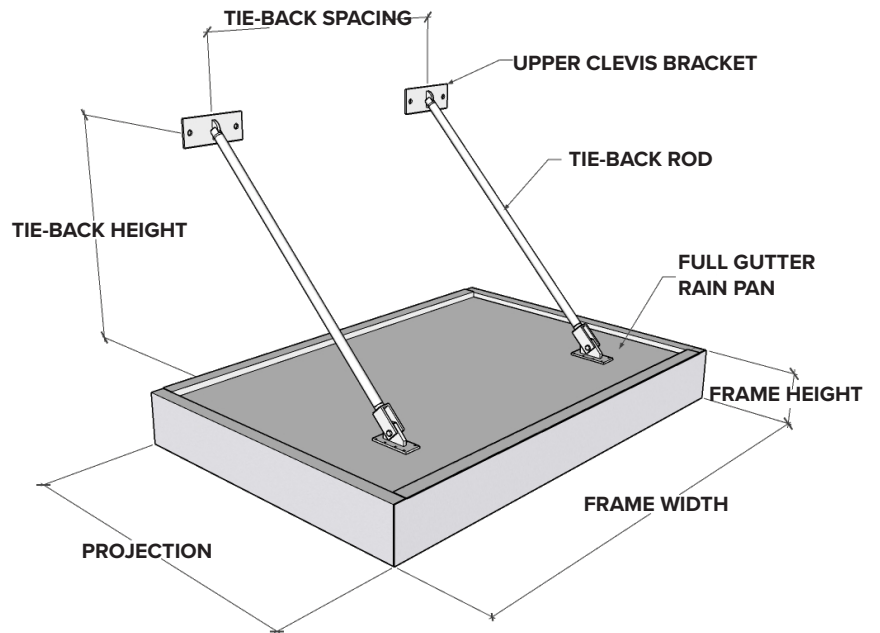

COLORADO

CANOPY SYSTEM

Colorado canopies are a unique system with innovative flexibility to provide rain protection. These canopies are built with an integrated gutter and scuppers to drain water effectively. This powder coated, all-aluminum constructed canopy is easily installed and can be field fitted if necessary. Colorado canopies are also available with different face options and integrated LED lighting for visual and functional effects.

TIE-BACK OPTIONS

- Projection: up to 72"
- Frame Width: 48" - 140"
- Tie-back Height: Flexible
- Tie-back Spacing: 88"

CANTILEVERED OPTIONS

- Projection: up to 60"
- Frame Width: 48" - 140"
- Outrigger arm spacing: 70"

HIGH WIND/SNOW LOAD

- Capable of high wind and high snow loads

CROSS SECTION

Gutter Forward With Scuppers

Gutter Back With Downspout

FACE OPTIONS

WATER MANAGEMENT

SCUPPER