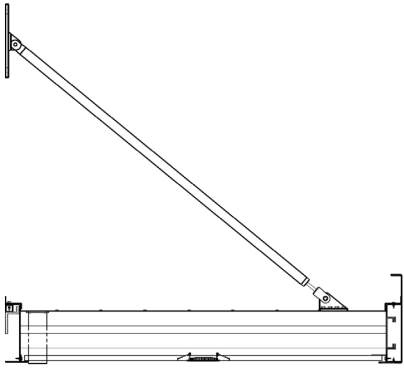

LIGHTING OPTIONS

LED LIGHT WITH TIE BACK