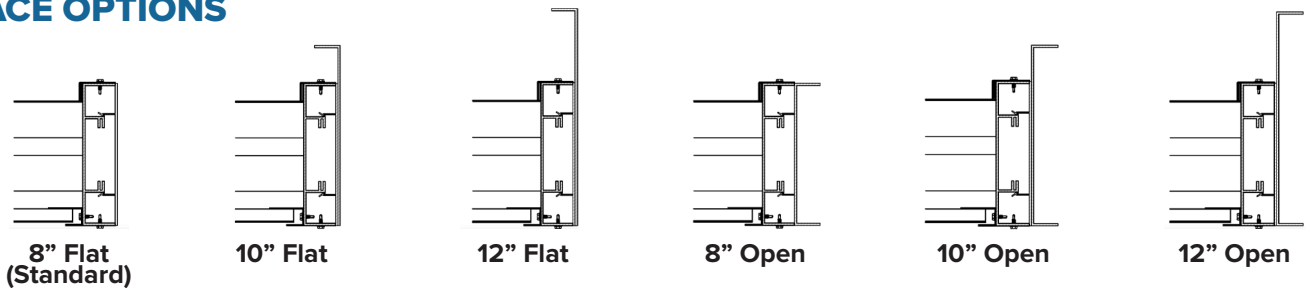

TIE-BACK OPTIONS

- Projection: up to 72"
- Frame Width: 48" - 140"
- Tie-back Height: Flexible
- Tie-back Spacing: 88"

CANTILEVERED OPTIONS

- Projection: up to 60"
- Frame Width: 48" - 140"
- Outrigger arm spacing: 70"

HIGH WIND/SNOW LOAD

- Capable of high wind and high snow loads

CROSS SECTION

Gutter Forward With Scuppers

Gutter Back With Downspout

FACE OPTIONS

WATER MANAGEMENT

SCUPPER