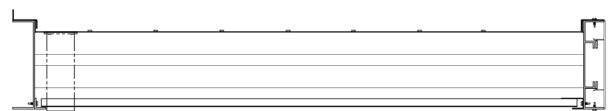

TIE-BACK OPTIONS

- Projection: up to 72"
- Frame Width: 48" - 140"
- Tie-back Height: Flexible
- Tie-back Spacing: 88"

CANTILEVERED OPTIONS

- Projection: up to 60"
- Frame Width: 48" - 140"
- Outrigger arm spacing: 70"

HIGH WIND/SNOW LOAD

- Capable of high wind and high snow loads

CROSS SECTION

Gutter Forward With Scuppers

Gutter Back With Downspout

FACE OPTIONS

WATER MANAGEMENT

SCUPPER