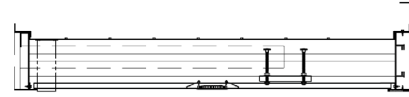

LED LIGHT WITH OUTRIGGER