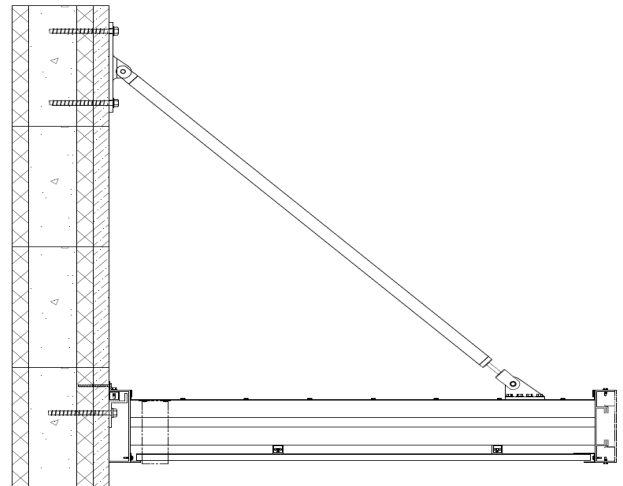

CMU BLOCKING