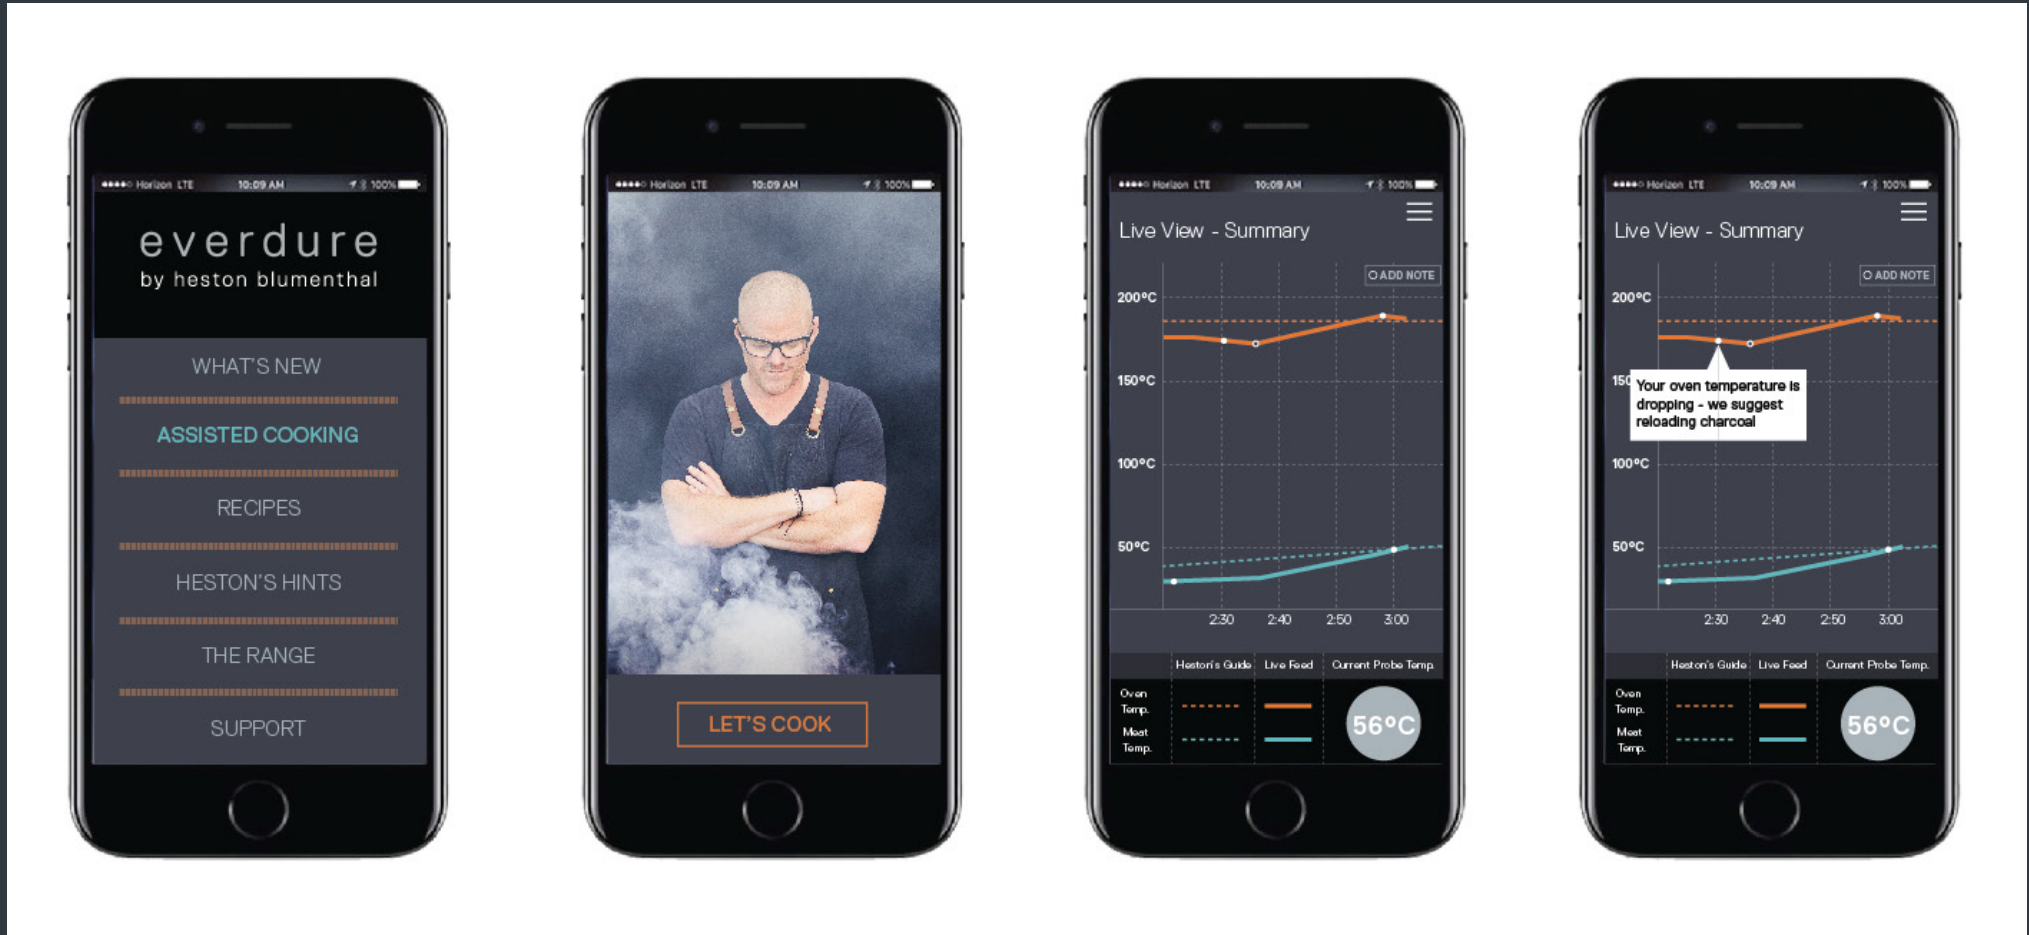

- / Includes tongs for handy side reloading of fuel - no need to open hood.

Specification is not yet final and subject to changes.

everdure
by heston blumenthal

4K Specification

Brand	Everdure by Heston	Traeger	Weber	Big Green Egg	Kamado Joe
Model	4K	Timberline 850	Summit	L with stand and sides	Classic IITM 18"
Cooking dia.	18" / 46cm	N/A (5483sq cm total)	21" / 53cm	18" / 46cm	18" / 46cm
Outer body	Aluminium	Cold steel / powdercoat	Enamel / cold rolled steel	Enamelled Ceramic	Enamelled Ceramic
Product Weight	80kg	60kg	50kg	100kg	90kg
Side reloader system	✓	✓ (wood chips only)	×	×	×
Bluetooth connectivity	✓	✓	×	×	×
Stainless steel 304 cooking grid	✓	✓	×	×	✓
Digital display	✓	✓	×	×	×
Timer / Alarm	✓	✓	×	×	×
High temp pizza stone	✓	×	×	×	✓
Grill grabber	✓	×	×	×	✓
Touch glass electric ignition	✓	×	×	×	×
Internal light	✓	×	×	×	×
Cast iron grid x 2	✓	×	×	×	×
Storage Drawer	✓	×	×	×	×
Extreme temp food probes	✓	×	×	×	×
Ultimate air flow control	✓	×	×	×	×
Cool to touch safety	✓	×	×	×	×
Touch release hood	✓	×	×	×	×
Charcoal tongs	✓	×	×	×	×

Specification is not yet final and subject to changes.

App preview

Cleverly organised

everdure
by heston blumenthal

everdure
by heston blumenthal

everdure
by heston blumenthal

Images are for illustration purposes only.