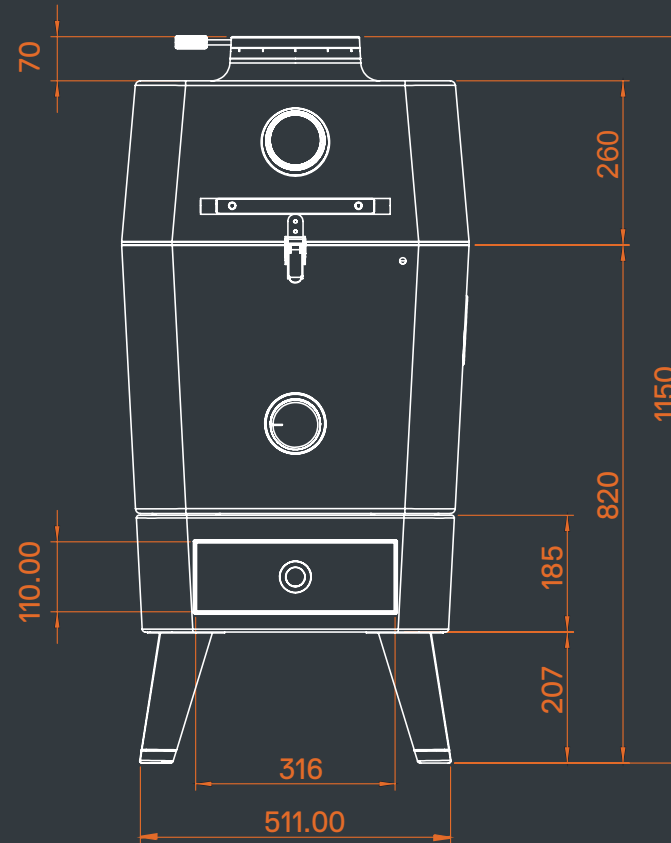

4K

FRONT VIEW WITHOUT STAND

FRONT VIEW WITH STAND

RIGHT SIDE VIEW

everdure
by heston blumenthal

4K

GRAPHITE
HBCE4KG

Specification is not yet final and subject to changes.