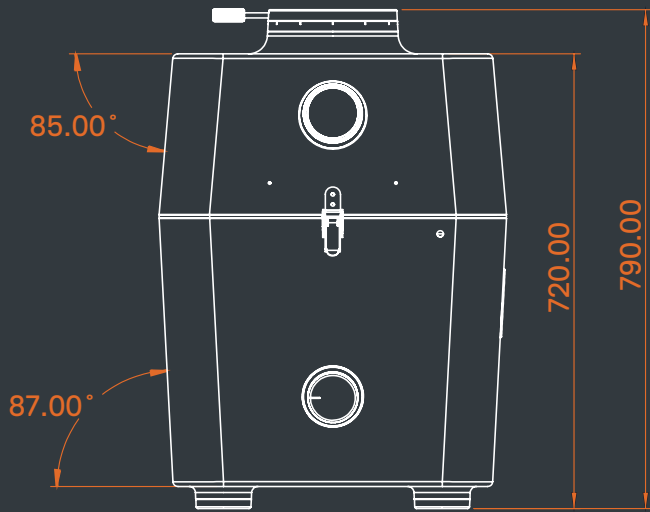

4K

FRONT VIEW WITHOUT STAND

FRONT VIEW WITH STAND

RIGHT SIDE VIEW

everdure
by heston blumenthal

4K

GRAPHITE
HBCE4KG

Specification is not yet final and subject to changes.