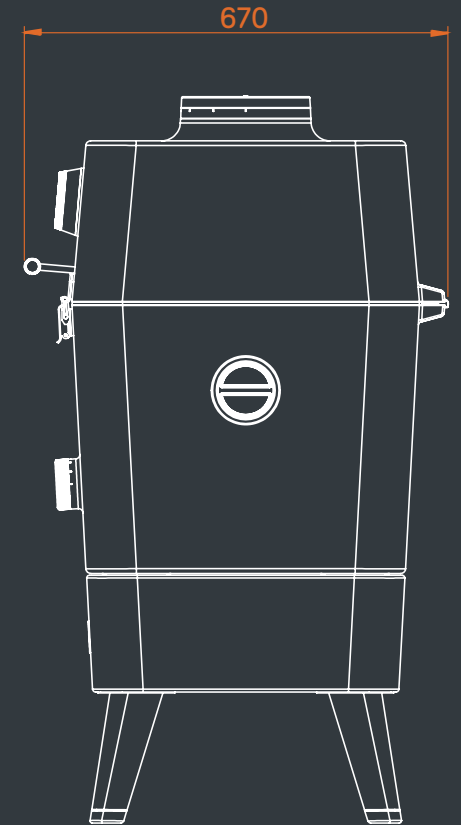

4K

FRONT VIEW WITHOUT STAND

FRONT VIEW WITH STAND

RIGHT SIDE VIEW

everdure
by heston blumenthal

4K

GRAPHITE
HBCE4KG

Specification is not yet final and subject to changes.