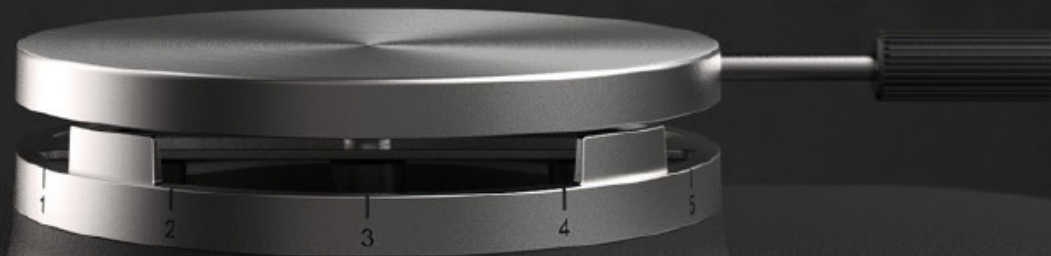

Turning up the heat

---

everdure
by heston blumenthal

Images are for illustration purposes only.