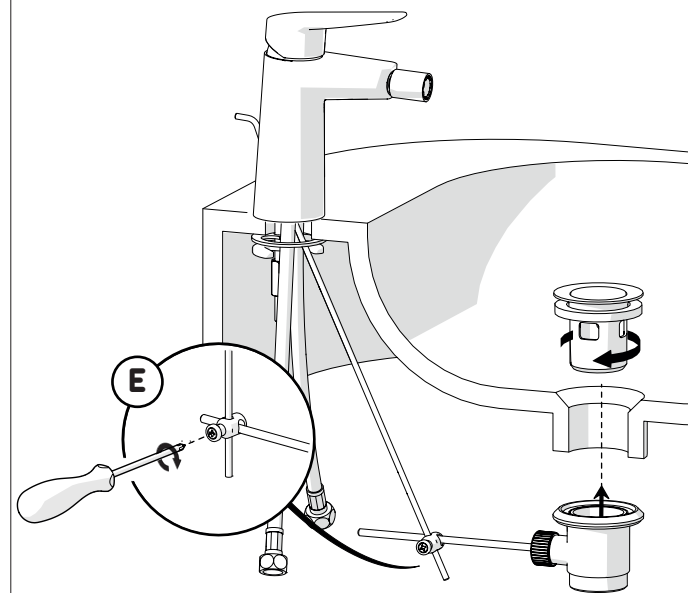

Not included / Non incluso / Non Inclus / Nie zawarty/ No incluido / Nao incluido

1

2

3

4

5