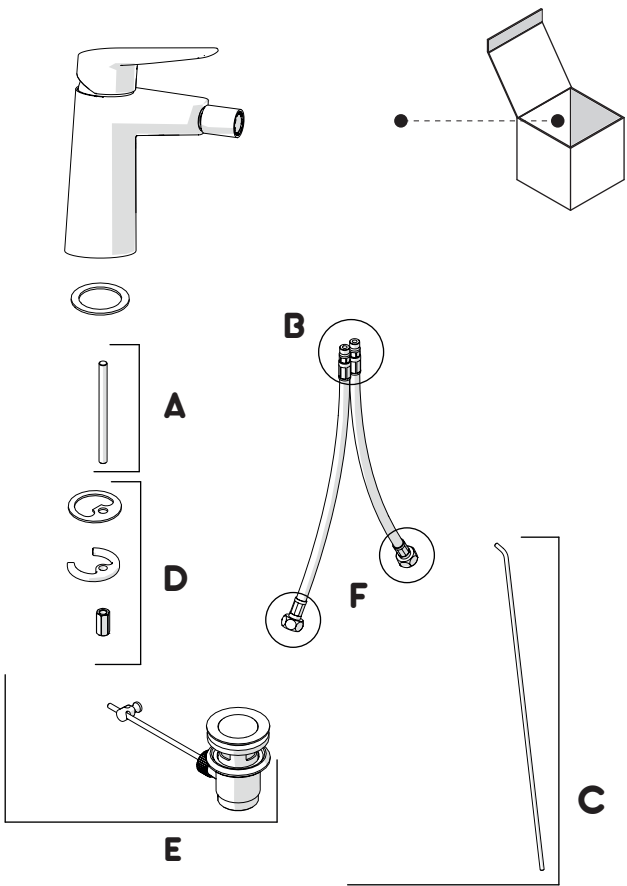

Not included / Non incluso / Non Inclus / Nie zawarty/ No incluido / Nao incluido

1

2

3

4

5

-50%

"Dinamic" flow rate restrictor "50%"

CLOSE **ECO** ON 50% ON 100%

Closed position Position of water saving "50% capacity" 100% Fully open flow

6

VIGOUR

Pure Lebenskraft im Bad

ONBD

7

8

Extract the limiter and put it in correct position to limit temperature

BEFORE STARTING

CLEANING

IISTR00119#C10726

REV0.06/2016