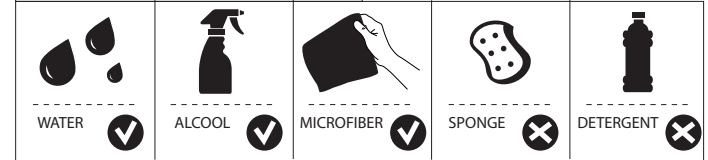

CLOSE **ECO** ON 50% ON 100%

Closed position Position of water saving "50% capacity" 100% Fully open flow

6

VIGOUR

Pure Lebenskraft im Bad

ONBD

7

8

Extract the limiter and put it in correct position to limit temperature

BEFORE STARTING

CLEANING

IISTR00119#C10726

REV0.06/2016