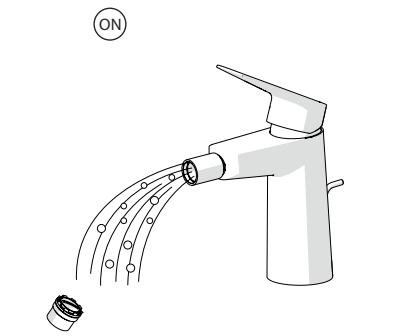

CLOSE **ECO** ON 50% ON 100%

Closed position Position of water saving "50% capacity" 100% Fully open flow

6

VIGOUR

Pure Lebenskraft im Bad

ONBD

7

8