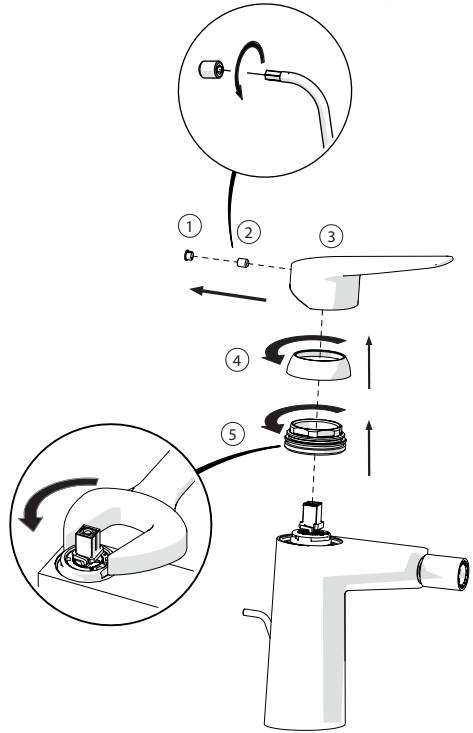

CLOSE **ECO** ON 50% ON 100%

Closed position Position of water saving "50% capacity" 100% Fully open flow

6

VIGOUR

Pure Lebenskraft im Bad

ONBD

7

8

Extract the limiter and put it in correct position to limit temperature

BEFORE STARTING

CLEANING

IISTR00119#C10726

REV0.06/2016