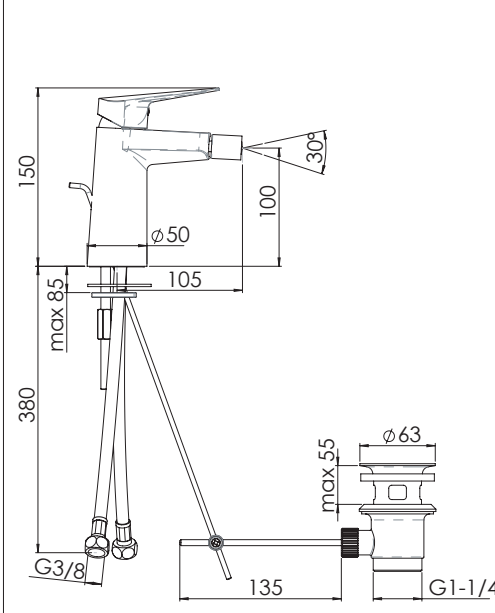

CLOSE **ECO** ON 50% ON 100%

Closed position Position of water saving "50% capacity" 100% Fully open flow

6

VIGOUR

Pure Lebenskraft im Bad

ONBD

7

8