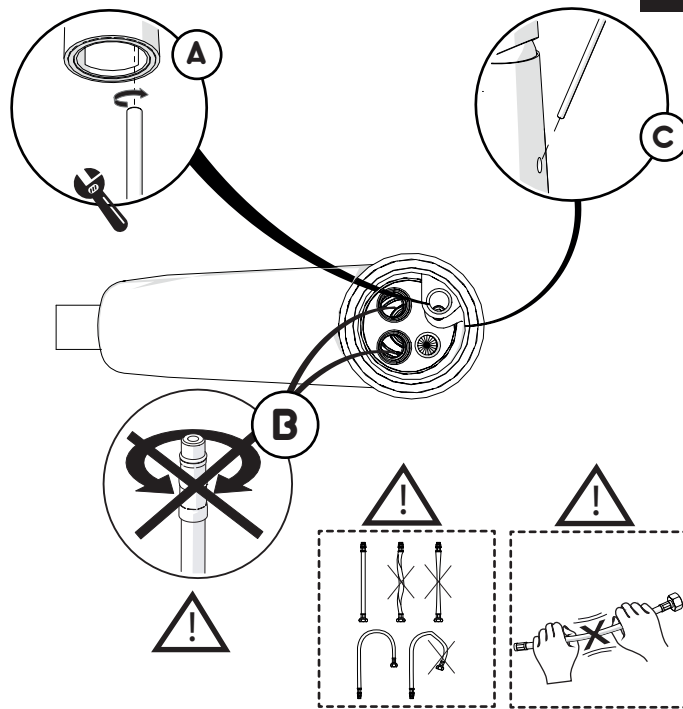

Not included / Non incluso / Non Inclus / Nie zawarty/ No incluido / Nao incluido

1

2

3

4

5

-50%

"Dinamic" flow rate restrictor "50%"

CLOSE **ECO** ON 50% ON 100%

Closed position Position of water saving "50% capacity" 100% Fully open flow

6

VIGOUR

Pure Lebenskraft im Bad

ONBD

7

8

Extract the limiter and put it in correct position to limit temperature

BEFORE STARTING

CLEANING

IISTR00119#C10726

REV0.06/2016