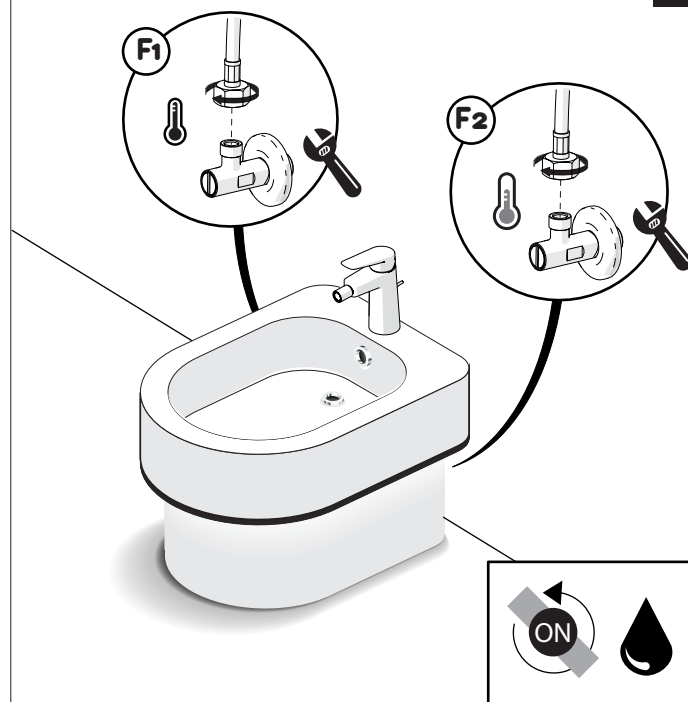

Not included / Non incluso / Non Inclus / Nie zawarty/ No incluido / Nao incluido

1

2

3

4

5

-50%

"Dinamic" flow rate restrictor "50%"

CLOSE **ECO** ON 50% ON 100%

Closed position Position of water saving "50% capacity" 100% Fully open flow

6

VIGOUR

Pure Lebenskraft im Bad

ONBD

7

8