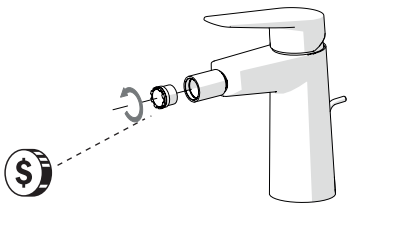

CLOSE **ECO** ON 50% ON 100%

Closed position Position of water saving "50% capacity" 100% Fully open flow

6

VIGOUR

Pure Lebenskraft im Bad

ONBD

7

8