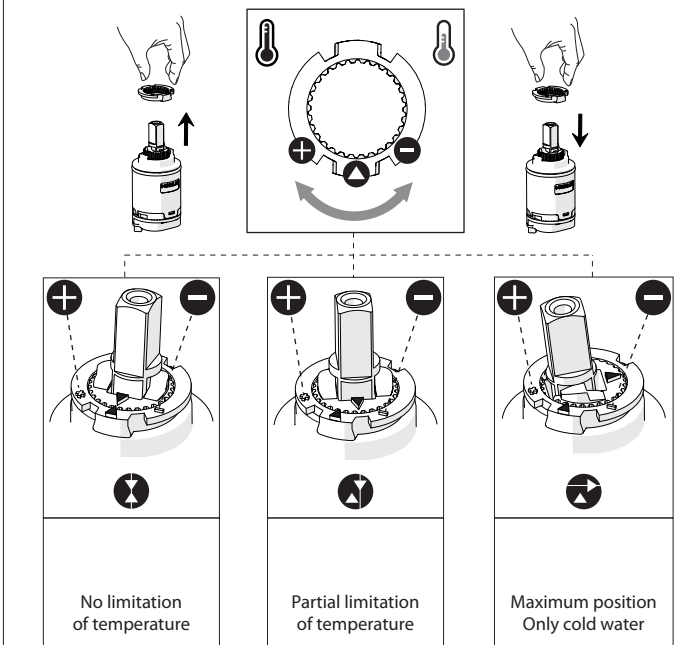

CLOSE **ECO** ON 50% ON 100%

Closed position Position of water saving "50% capacity" 100% Fully open flow

6

VIGOUR

Pure Lebenskraft im Bad

ONBD

7

8

Extract the limiter and put it in correct position to limit temperature

BEFORE STARTING

CLEANING

IISTR00119#C10726

REV0.06/2016