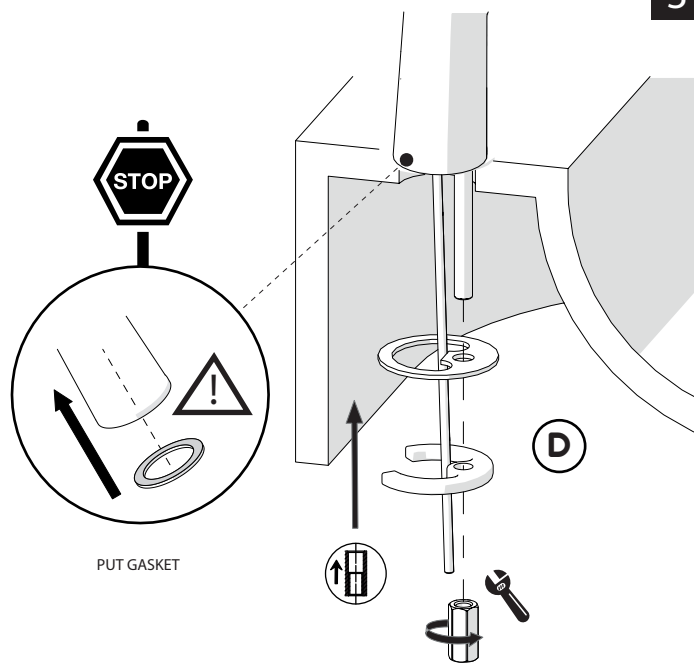

Not included / Non incluso / Non Inclus / Nie zawarty/ No incluido / Nao incluido

1

2

3

4

5