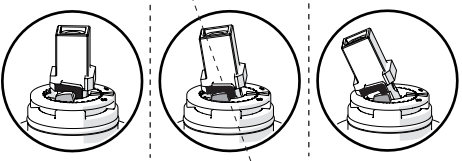

CLOSE **ECO** ON 50% ON 100%

Closed position Position of water saving "50% capacity" 100% Fully open flow

6

VIGOUR

Pure Lebenskraft im Bad

ONBD

7

8