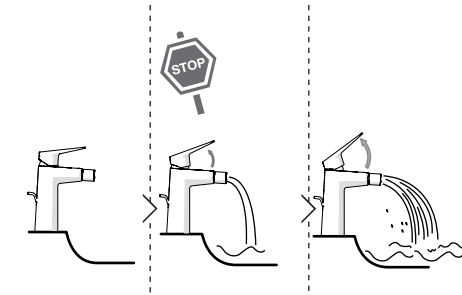

CLOSE **ECO** ON 50% ON 100%

Closed position Position of water saving "50% capacity" 100% Fully open flow

6

VIGOUR

Pure Lebenskraft im Bad

ONBD

7

8