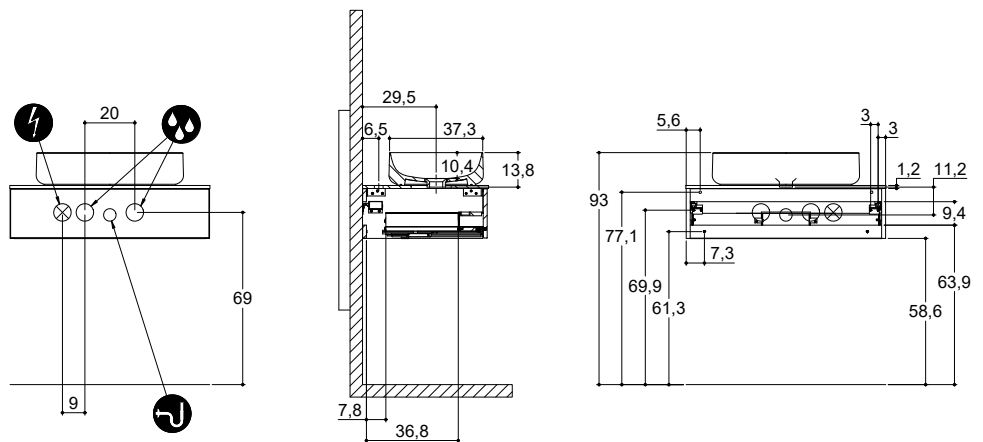

## INSTALLATION GUIDE

For more information on installation and first-fix measurements check our website under each product.

HEIGHT 40 CM  
DEPTH 40 CM

SHAPE

FORM

HEIGHT 60 CM  
DEPTH 40 CM

SHAPE

FORM

# INSTALLATION GUIDE

For more information on installation and first-fix measurements check our website under each product.

HEIGHT 20 CM  
DEPTH 50 CM

## UNIQUE

HEIGHT 20 CM  
DEPTH 50 CM

GLOBE  
COUNTERTOP ON  
WOOD WORKTOP

GLOBE  
COUNTERTOP ON  
SHAPE, FORM OR UNIQUE  
WORKTOP

ELLIPSE  
COUNTERTOP ON  
WOOD WORKTOP

ELLIPSE  
COUNTERTOP ON  
SHAPE, FORM OR UNIQUE  
WORKTOP

# INSTALLATION GUIDE

For more information on installation and first-fix measurements check our website under each product.

HEIGHT 40 CM

DEPTH 50 CM