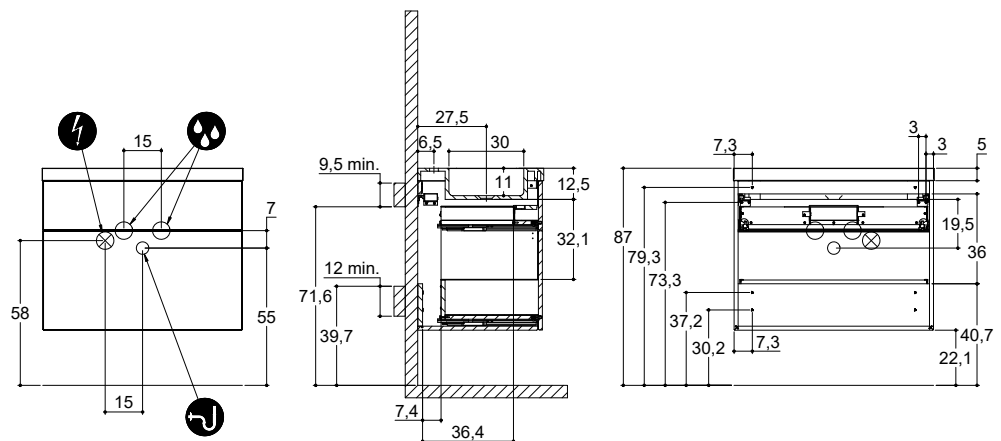

INSTALLATION GUIDE

For more information on installation and first-fix measurements check our website under each product.

HEIGHT 60 CM
DEPTH 50 CM

SHAPE

FORM

UNIQUE