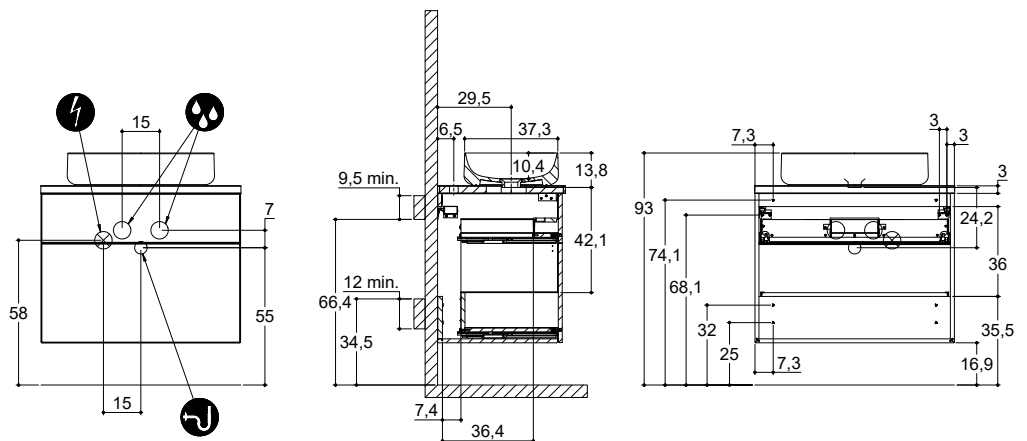

# INSTALLATION GUIDE

For more information on installation and first-fix measurements check our website under each product.

HEIGHT 20 CM  
DEPTH 50 CM

# INSTALLATION GUIDE

For more information on installation and first-fix measurements check our website under each product.

HEIGHT 40 CM

DEPTH 50 CM

## INSTALLATION GUIDE

For more information on installation and first-fix measurements check our website under each product.

HEIGHT 60 CM  
DEPTH 50 CM

### UNIQUE

HEIGHT 60 CM  
DEPTH 50 CM

GLOBE  
COUNTERTOP ON  
WOOD WORKTOP

GLOBE  
COUNTERTOP ON  
SHAPE, FORM OR UNIQUE  
WORKTOP

ELLIPSE  
COUNTERTOP ON  
WOOD WORKTOP

ELLIPSE  
COUNTERTOP ON  
SHAPE, FORM OR UNIQUE  
WORKTOP