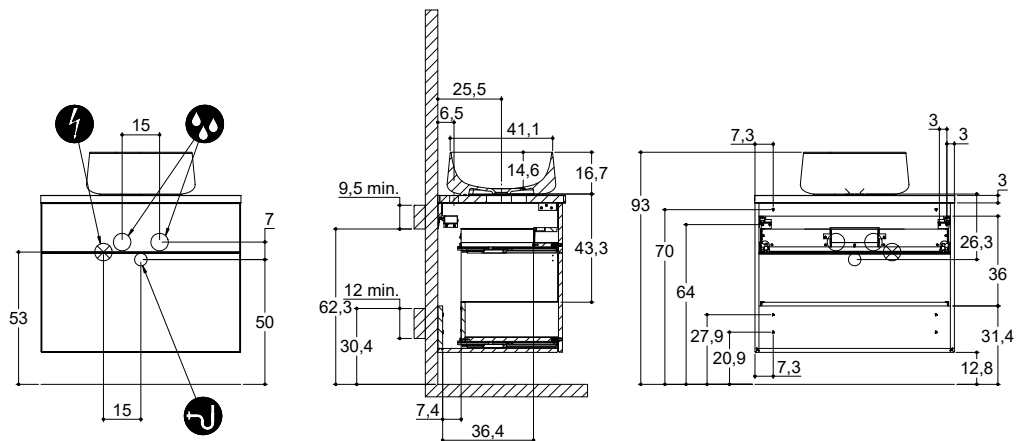

# INSTALLATION GUIDE

For more information on installation and first-fix measurements check our website under each product.

HEIGHT 20 CM  
DEPTH 50 CM

# INSTALLATION GUIDE

For more information on installation and first-fix measurements check our website under each product.

HEIGHT 40 CM

DEPTH 50 CM

## INSTALLATION GUIDE

For more information on installation and first-fix measurements check our website under each product.

HEIGHT 60 CM  
DEPTH 50 CM

### UNIQUE

HEIGHT 60 CM  
DEPTH 50 CM

GLOBE  
COUNTERTOP ON  
WOOD WORKTOP

GLOBE  
COUNTERTOP ON  
SHAPE, FORM OR UNIQUE  
WORKTOP

ELLIPSE  
COUNTERTOP ON  
WOOD WORKTOP

ELLIPSE  
COUNTERTOP ON  
SHAPE, FORM OR UNIQUE  
WORKTOP