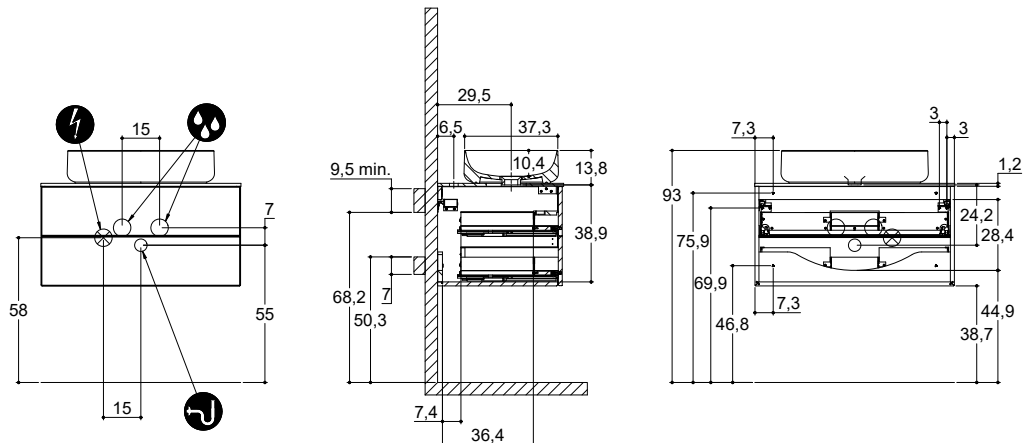

# INSTALLATION GUIDE

For more information on installation and first-fix measurements check our website under each product.

HEIGHT 20 CM  
DEPTH 50 CM

# INSTALLATION GUIDE

For more information on installation and first-fix measurements check our website under each product.

HEIGHT 40 CM

DEPTH 50 CM

## UNIQUE

HEIGHT 40 CM  
DEPTH 50 CM

GLOBE  
COUNTERTOP ON  
WOOD WORKTOP

GLOBE  
COUNTERTOP ON  
SHAPE, FORM OR UNIQUE  
WORKTOP

ELLIPSE  
COUNTERTOP ON  
WOOD WORKTOP

ELLIPSE  
COUNTERTOP ON  
SHAPE, FORM OR UNIQUE  
WORKTOP

## INSTALLATION GUIDE

For more information on installation and first-fix measurements check our website under each product.

HEIGHT 60 CM  
DEPTH 50 CM