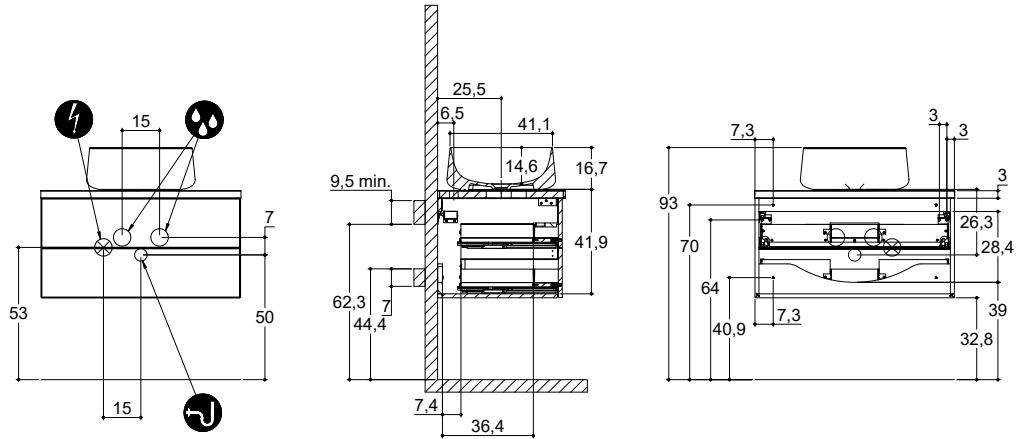

# INSTALLATION GUIDE

For more information on installation and first-fix measurements check our website under each product.

HEIGHT 40 CM

DEPTH 50 CM

## SHAPE

## UNIQUE

HEIGHT 40 CM  
DEPTH 50 CM

GLOBE  
COUNTERTOP ON  
WOOD WORKTOP

GLOBE  
COUNTERTOP ON  
SHAPE, FORM OR UNIQUE  
WORKTOP

ELLIPSE  
COUNTERTOP ON  
WOOD WORKTOP

ELLIPSE  
COUNTERTOP ON  
SHAPE, FORM OR UNIQUE  
WORKTOP

## INSTALLATION GUIDE

For more information on installation and first-fix measurements check our website under each product.

HEIGHT 60 CM  
DEPTH 50 CM