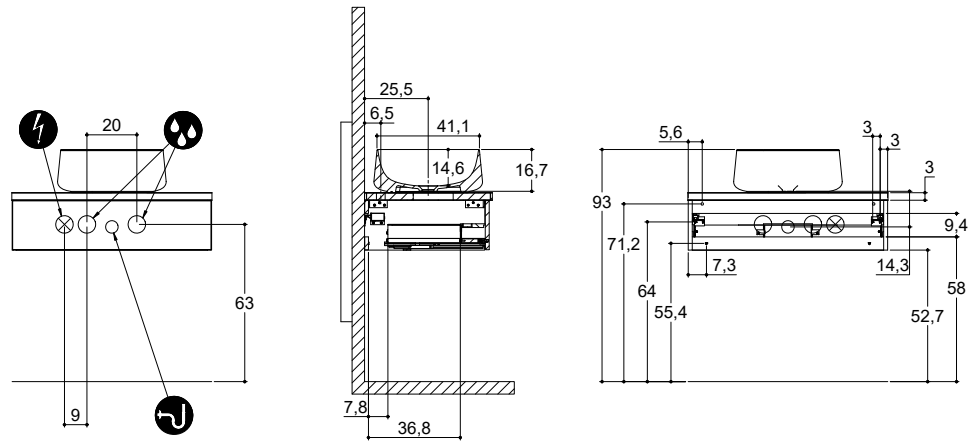

## INSTALLATION GUIDE

For more information on installation and first-fix measurements check our website under each product.

HEIGHT 40 CM  
DEPTH 40 CM

SHAPE

FORM

HEIGHT 60 CM  
DEPTH 40 CM

SHAPE

FORM

# INSTALLATION GUIDE

For more information on installation and first-fix measurements check our website under each product.

HEIGHT 20 CM  
DEPTH 50 CM

## UNIQUE

HEIGHT 20 CM  
DEPTH 50 CM

GLOBE  
COUNTERTOP ON  
WOOD WORKTOP

GLOBE  
COUNTERTOP ON  
SHAPE, FORM OR UNIQUE  
WORKTOP

ELLIPSE  
COUNTERTOP ON  
WOOD WORKTOP

ELLIPSE  
COUNTERTOP ON  
SHAPE, FORM OR UNIQUE  
WORKTOP

# INSTALLATION GUIDE

For more information on installation and first-fix measurements check our website under each product.

HEIGHT 40 CM

DEPTH 50 CM