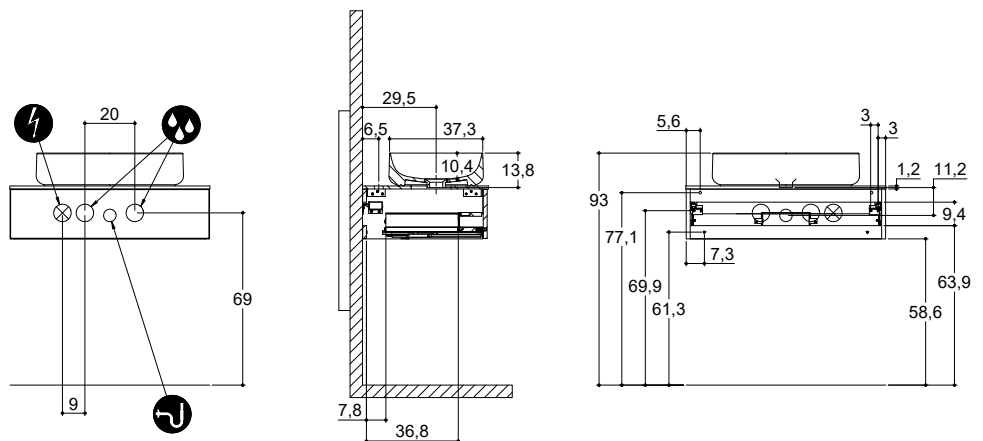

## INSTALLATION GUIDE

For more information on installation and first-fix measurements check our website under each product.

HEIGHT 40 CM  
DEPTH 40 CM

SHAPE

FORM

HEIGHT 60 CM  
DEPTH 40 CM

SHAPE

FORM

# INSTALLATION GUIDE

For more information on installation and first-fix measurements check our website under each product.

HEIGHT 20 CM  
DEPTH 50 CM

## UNIQUE

HEIGHT 20 CM  
DEPTH 50 CM

GLOBE  
COUNTERTOP ON  
WOOD WORKTOP

GLOBE  
COUNTERTOP ON  
SHAPE, FORM OR UNIQUE  
WORKTOP

ELLIPSE  
COUNTERTOP ON  
WOOD WORKTOP

ELLIPSE  
COUNTERTOP ON  
SHAPE, FORM OR UNIQUE  
WORKTOP

# INSTALLATION GUIDE

For more information on installation and first-fix measurements check our website under each product.

HEIGHT 40 CM

DEPTH 50 CM