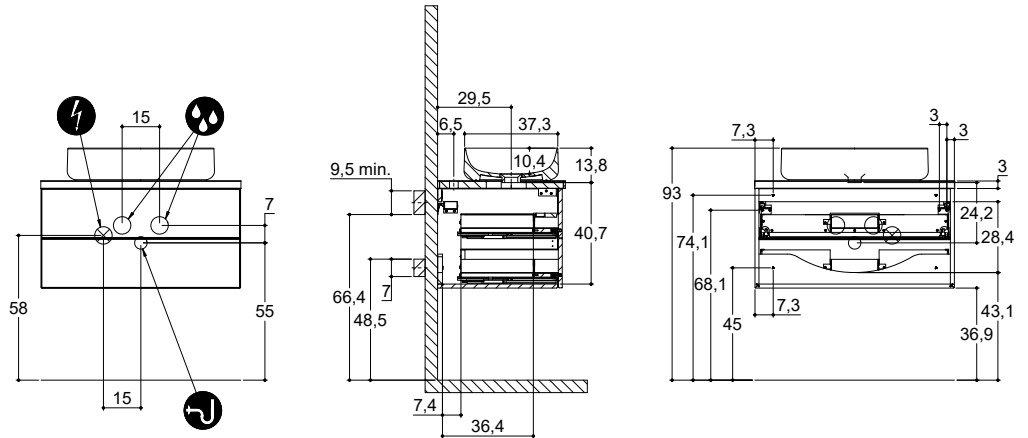

# INSTALLATION GUIDE

For more information on installation and first-fix measurements check our website under each product.

HEIGHT 20 CM  
DEPTH 50 CM

# INSTALLATION GUIDE

For more information on installation and first-fix measurements check our website under each product.

HEIGHT 40 CM

DEPTH 50 CM

## UNIQUE

HEIGHT 40 CM  
DEPTH 50 CM

GLOBE  
COUNTERTOP ON  
WOOD WORKTOP

GLOBE  
COUNTERTOP ON  
SHAPE, FORM OR UNIQUE  
WORKTOP

ELLIPSE  
COUNTERTOP ON  
WOOD WORKTOP

ELLIPSE  
COUNTERTOP ON  
SHAPE, FORM OR UNIQUE  
WORKTOP

## INSTALLATION GUIDE

For more information on installation and first-fix measurements check our website under each product.

HEIGHT 60 CM  
DEPTH 50 CM