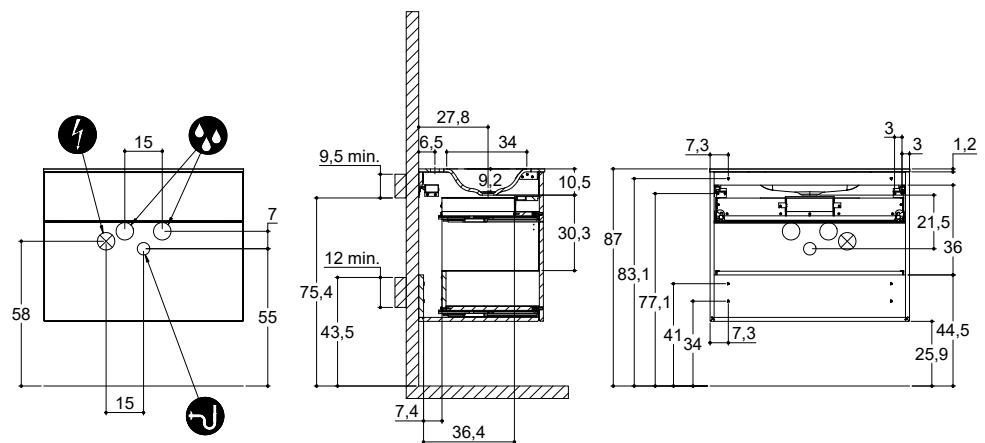

INSTALLATION GUIDE

For more information on installation and first-fix measurements check our website under each product.

HEIGHT 60 CM
DEPTH 50 CM

SHAPE

FORM

UNIQUE