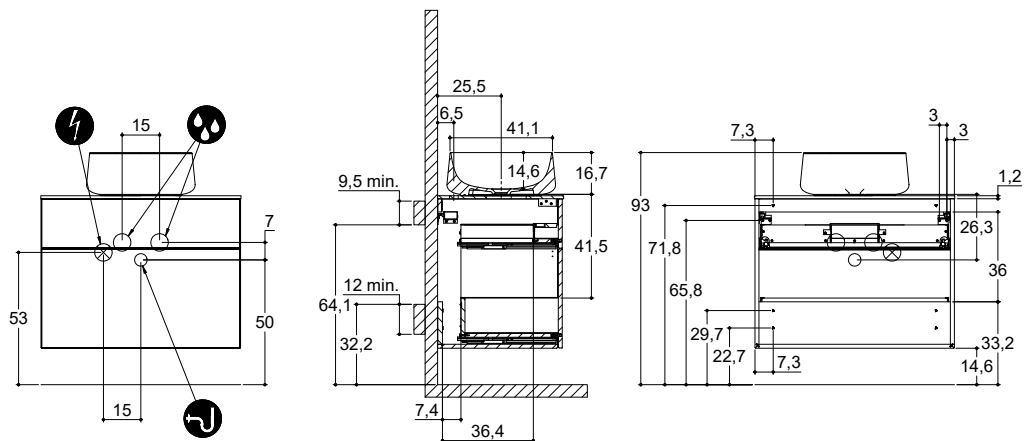

# INSTALLATION GUIDE

For more information on installation and first-fix measurements check our website under each product.

HEIGHT 20 CM  
DEPTH 50 CM

# INSTALLATION GUIDE

For more information on installation and first-fix measurements check our website under each product.

HEIGHT 40 CM

DEPTH 50 CM

## INSTALLATION GUIDE

For more information on installation and first-fix measurements check our website under each product.

HEIGHT 60 CM  
DEPTH 50 CM

### UNIQUE

HEIGHT 60 CM  
DEPTH 50 CM

GLOBE  
COUNTERTOP ON  
WOOD WORKTOP

GLOBE  
COUNTERTOP ON  
SHAPE, FORM OR UNIQUE  
WORKTOP

ELLIPSE  
COUNTERTOP ON  
WOOD WORKTOP

ELLIPSE  
COUNTERTOP ON  
SHAPE, FORM OR UNIQUE  
WORKTOP