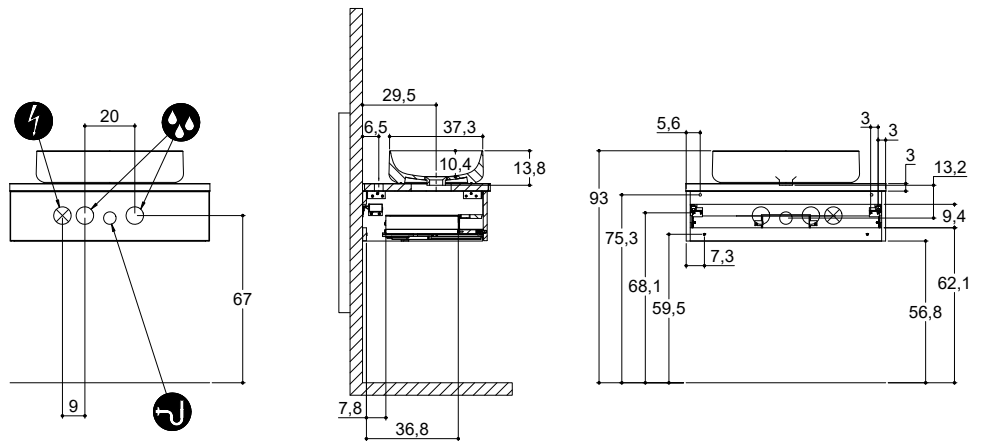

## INSTALLATION GUIDE

For more information on installation and first-fix measurements check our website under each product.

HEIGHT 40 CM  
DEPTH 40 CM

SHAPE

FORM

HEIGHT 60 CM  
DEPTH 40 CM

SHAPE

FORM

# INSTALLATION GUIDE

For more information on installation and first-fix measurements check our website under each product.

HEIGHT 20 CM  
DEPTH 50 CM

## UNIQUE

HEIGHT 20 CM  
DEPTH 50 CM

GLOBE  
COUNTERTOP ON  
WOOD WORKTOP

GLOBE  
COUNTERTOP ON  
SHAPE, FORM OR UNIQUE  
WORKTOP

ELLIPSE  
COUNTERTOP ON  
WOOD WORKTOP

ELLIPSE  
COUNTERTOP ON  
SHAPE, FORM OR UNIQUE  
WORKTOP

# INSTALLATION GUIDE

For more information on installation and first-fix measurements check our website under each product.

HEIGHT 40 CM

DEPTH 50 CM