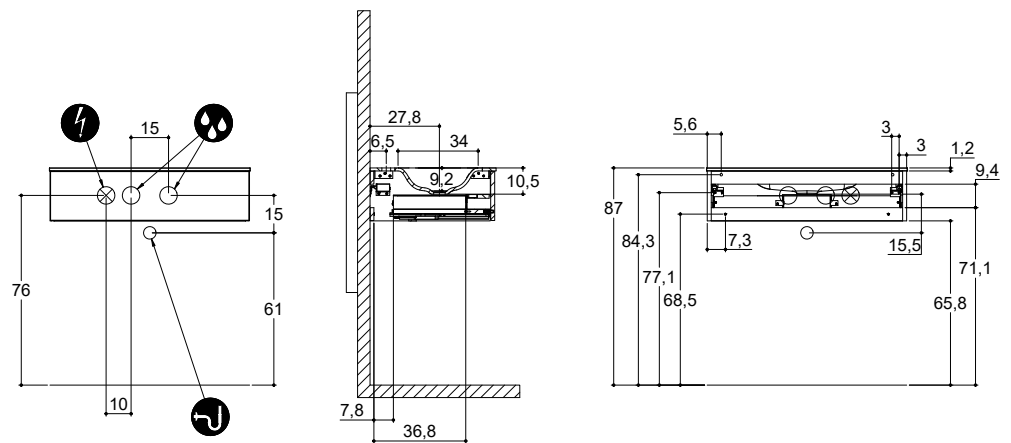

INSTALLATION GUIDE

For more information on installation and first-fix measurements check our website under each product.

HEIGHT 20 CM
DEPTH 50 CM

SHAPE

FORM

UNIQUE