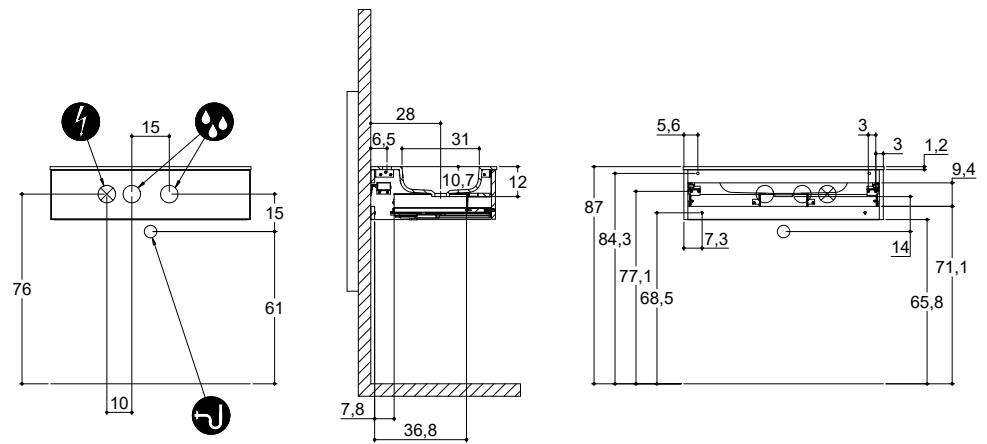

INSTALLATION GUIDE

For more information on installation and first-fix measurements check our website under each product.

HEIGHT 20 CM
DEPTH 50 CM

SHAPE