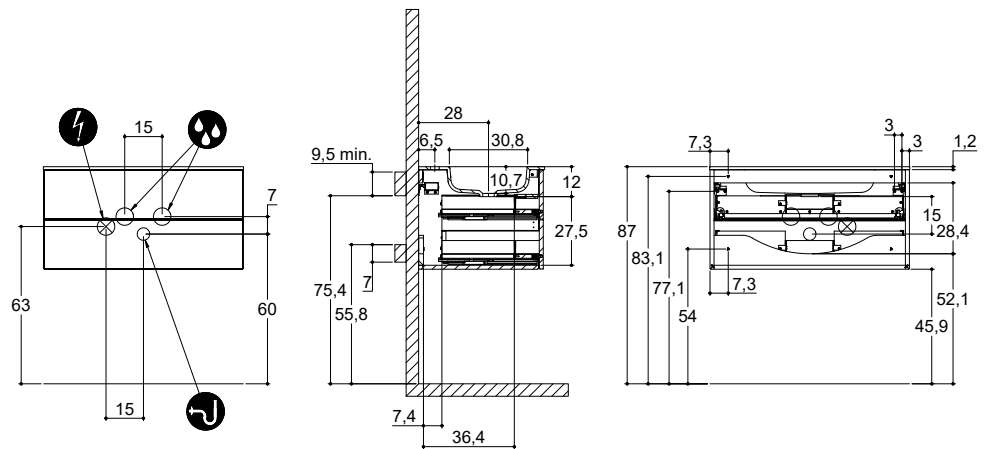

INSTALLATION GUIDE

For more information on installation and first-fix measurements check our website under each product.

HEIGHT 40 CM

DEPTH 50 CM

SHAPE