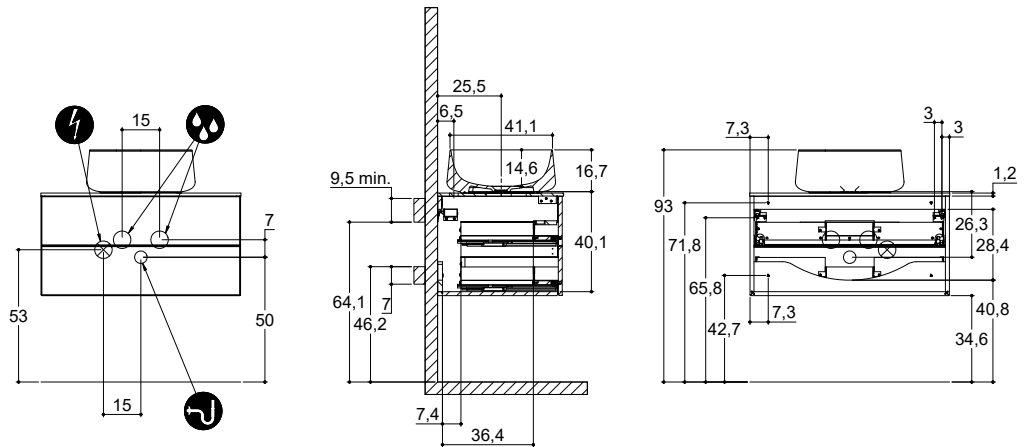

# INSTALLATION GUIDE

For more information on installation and first-fix measurements check our website under each product.

HEIGHT 20 CM  
DEPTH 50 CM

# INSTALLATION GUIDE

For more information on installation and first-fix measurements check our website under each product.

HEIGHT 40 CM

DEPTH 50 CM

## UNIQUE

HEIGHT 40 CM  
DEPTH 50 CM

GLOBE  
COUNTERTOP ON  
WOOD WORKTOP

GLOBE  
COUNTERTOP ON  
SHAPE, FORM OR UNIQUE  
WORKTOP

ELLIPSE  
COUNTERTOP ON  
WOOD WORKTOP

ELLIPSE  
COUNTERTOP ON  
SHAPE, FORM OR UNIQUE  
WORKTOP

## INSTALLATION GUIDE

For more information on installation and first-fix measurements check our website under each product.

HEIGHT 60 CM  
DEPTH 50 CM