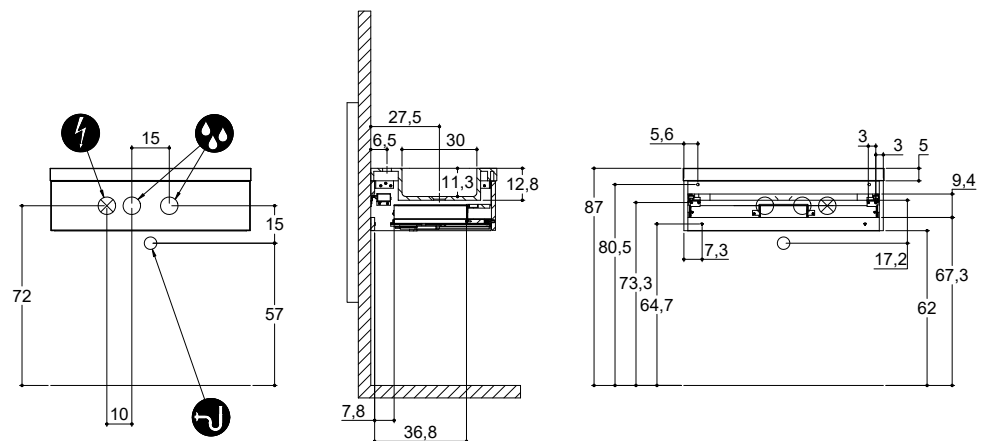

INSTALLATION GUIDE

For more information on installation and first-fix measurements check our website under each product.

HEIGHT 20 CM
DEPTH 50 CM

SHAPE

FORM

UNIQUE