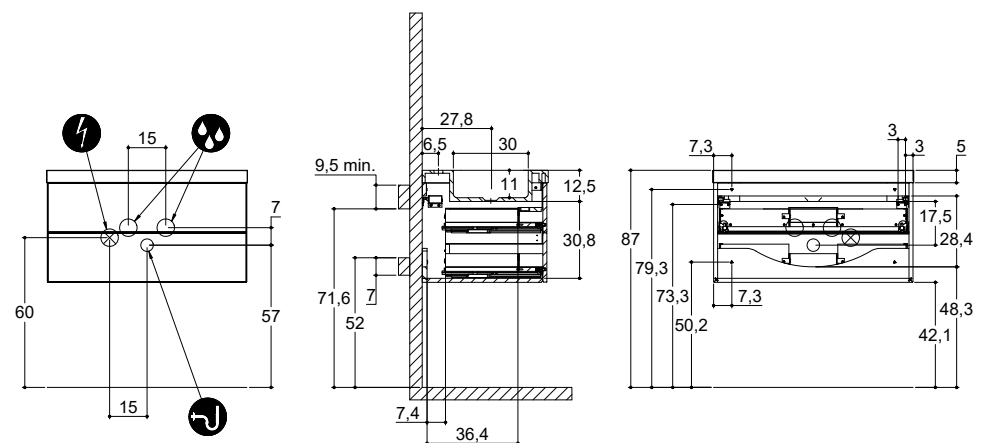

INSTALLATION GUIDE

For more information on installation and first-fix measurements check our website under each product.

HEIGHT 40 CM

DEPTH 50 CM

SHAPE

FORM

UNIQUE