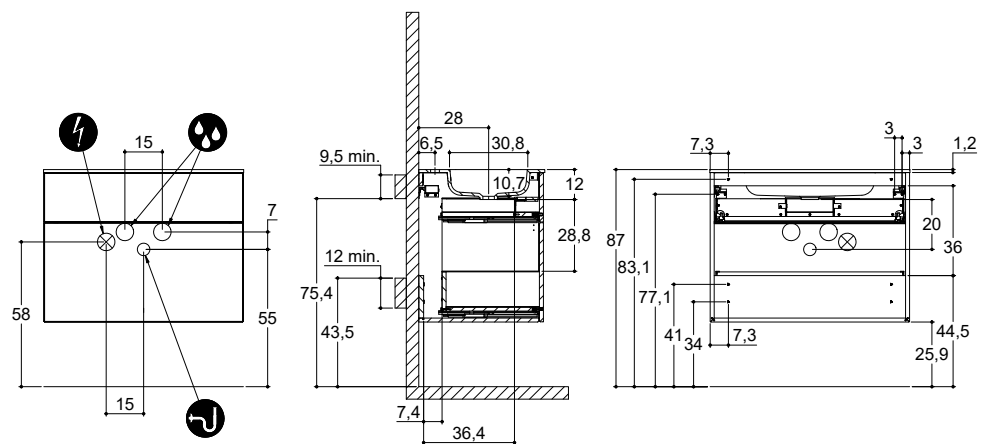

INSTALLATION GUIDE

For more information on installation and first-fix measurements check our website under each product.

HEIGHT 60 CM
DEPTH 50 CM

SHAPE