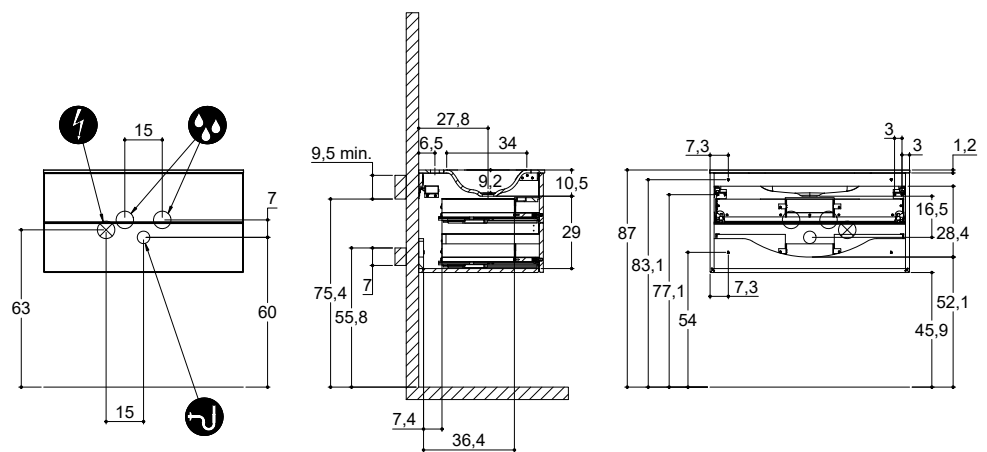

INSTALLATION GUIDE

For more information on installation and first-fix measurements check our website under each product.

HEIGHT 40 CM

DEPTH 50 CM

SHAPE

FORM

UNIQUE