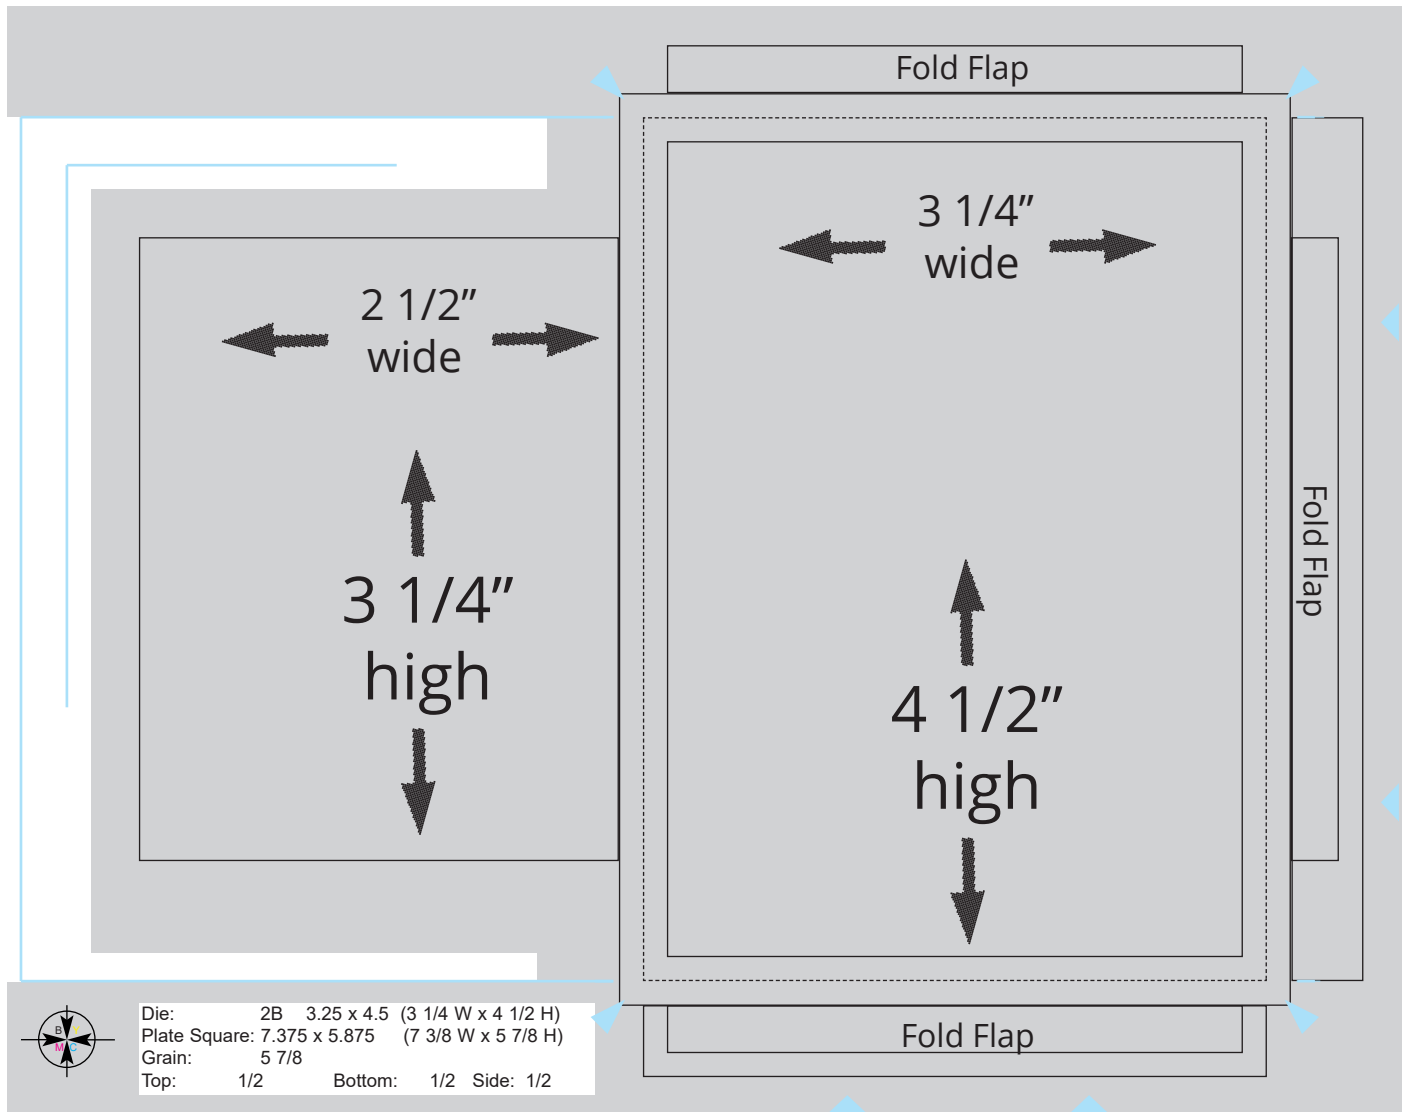

# BENTLEY SEED CO.

Left hand side is back of packet, box represents safe copy area.  
 Please bleed out all background according to grey Bleed area below. White Knock out is glue line.  
 Right hand side is front. Please ignore top box. Dotted line on front is fold line. Please bleed out all background to box directly past fold line. Background may bleed towards top, right side, and bottom.  
 Top, right hand side, and bottom of front are folding flaps. Please do not bleed any farther than 1/2".  
 Box directly in side fold line is safe copy area on front. Please keep all copy and logos inside this box.  
 If copy or logos exceed this box they may fold over.

 =Max Bleed Area

Overall size:  
 2 1/2 x 3 1/4" for back of packet copy area.

Die: 2B 3.25 x 4.5 (3 1/4 W x 4 1/2 H)  
 Plate Square: 7.375 x 5.875 (7 3/8 W x 5 7/8 H)  
 Grain: 5 7/8  
 Top: 1/2 Bottom: 1/2 Side: 1/2

Left hand box is safe copy area.  
 Box will not print. Inside of box  
 background is white.

Right hand box inside dotted line box is  
 safe copy area on front.  
 Overall size: 3 1/4 x 4 1/2 for front copy area