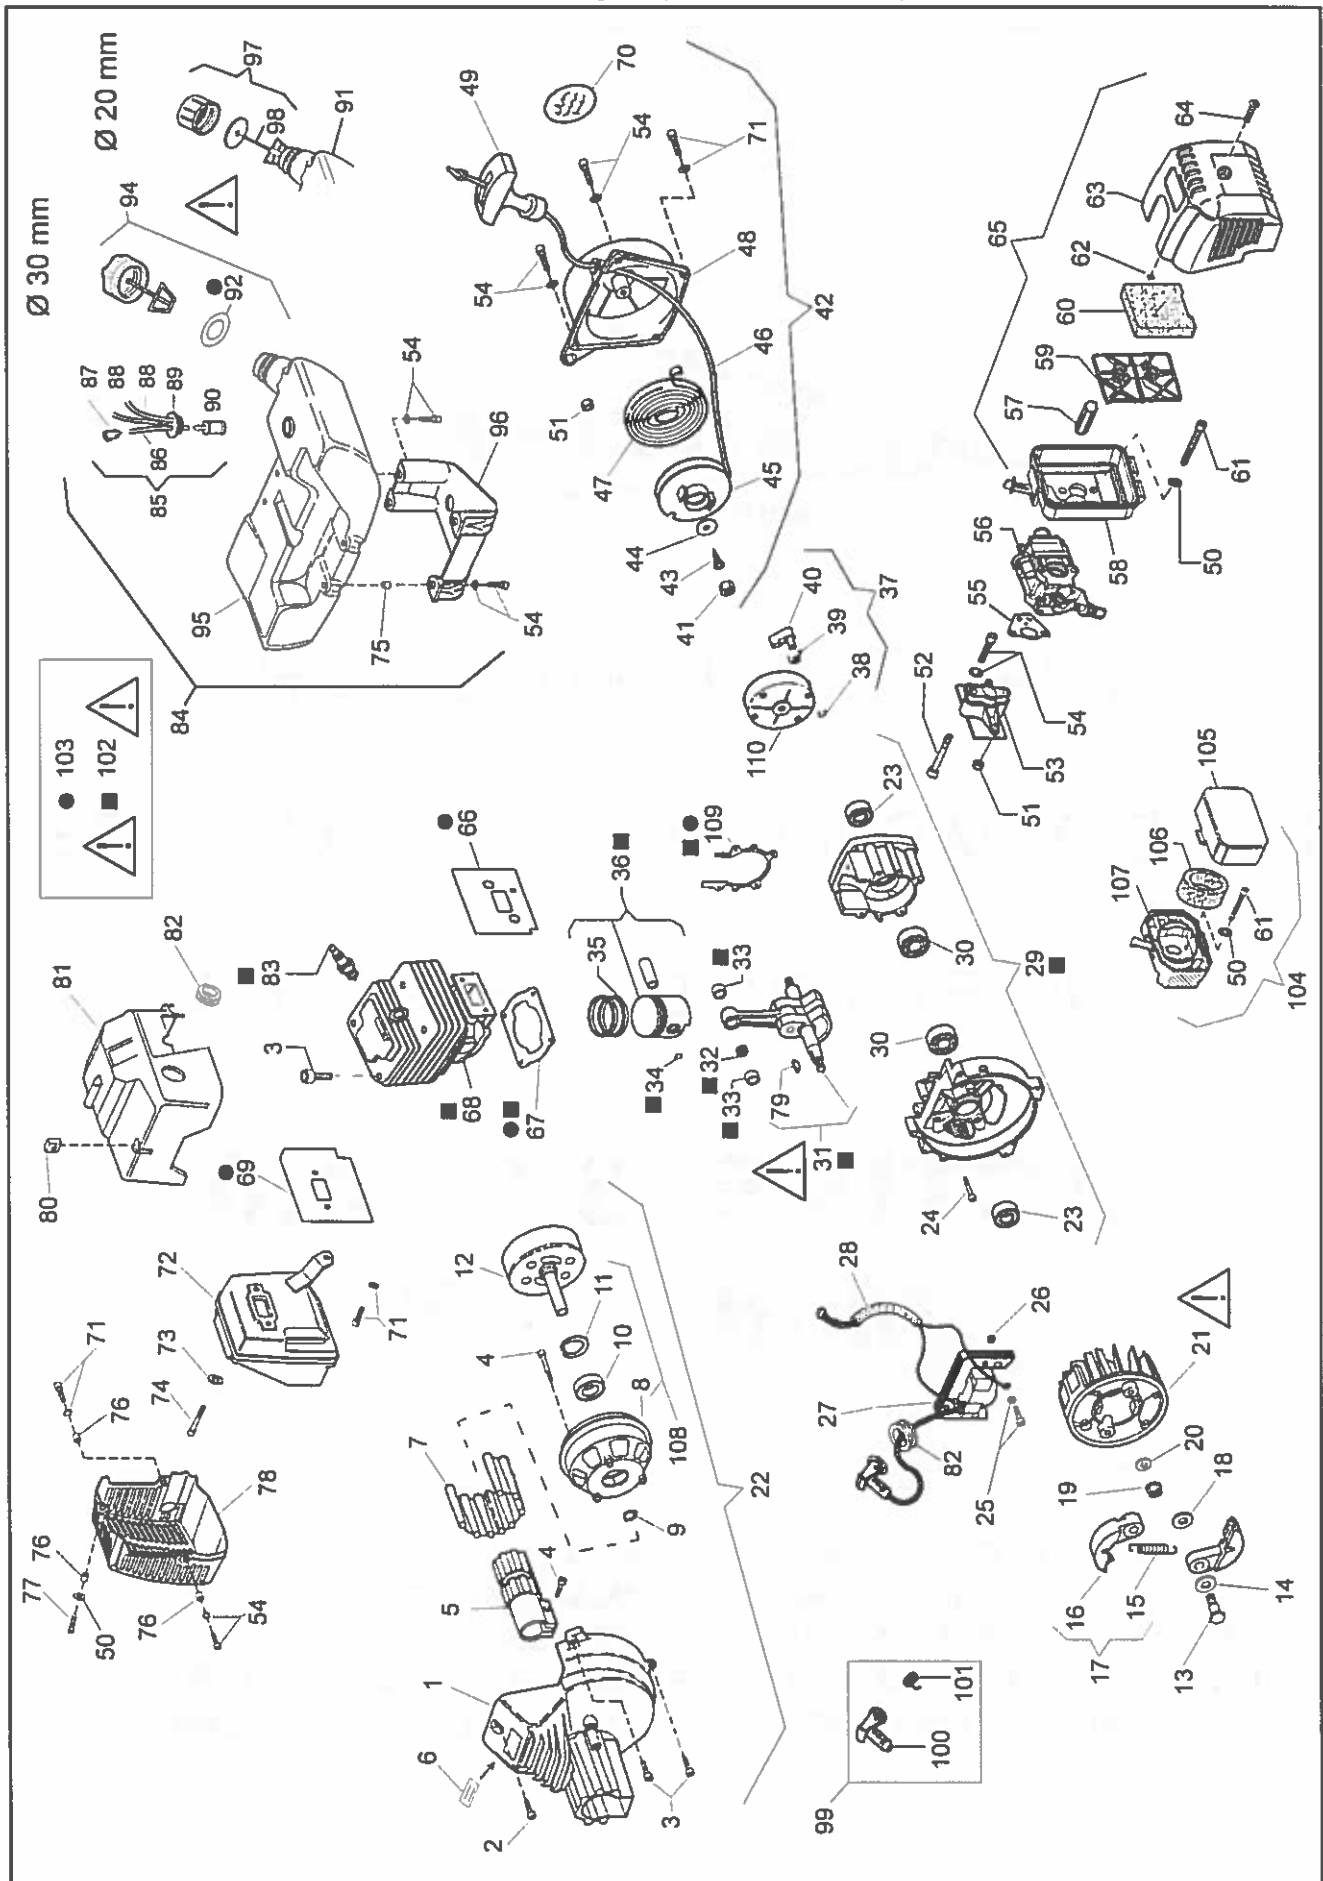

Motore - Moteur - Engine (ACTIVE 3.5 - 4.0) - Gr. 11

Motore - Moteur - Engine (ACTIVE 3.5 - 4.0) - Gr. 11