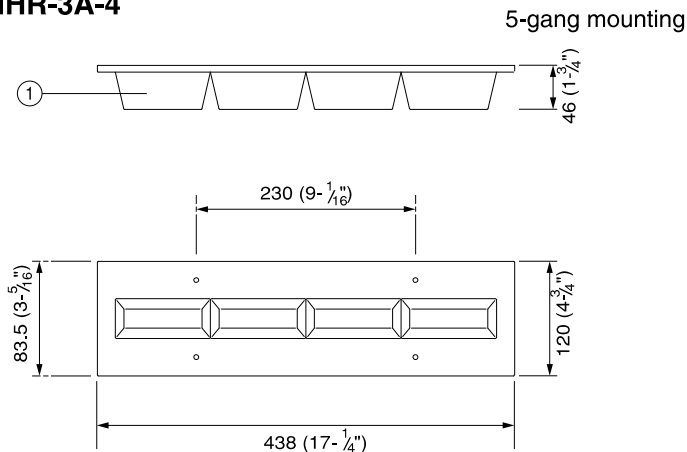

2. NAMES & FEATURES

■ NHR-3TS

1. Lamp cover (2)
Red lamps inside

■ NHR-4A

1. Lamp cover
White & red lamps inside

■ NHR-SP

1. Speaker
2. TONE-OFF button
3. Master-RING LED (CALL)

■ NHR-7A

1. Master-RING LED
2. Pull-lock switch
Tie up the pullcord supplied

■ NHR-3A-4

1. Lamp cover (4) Red lamps inside
2. 5-gang mounting holes

■ NHR-8A

1. Plug
2. Clip
3. Call button