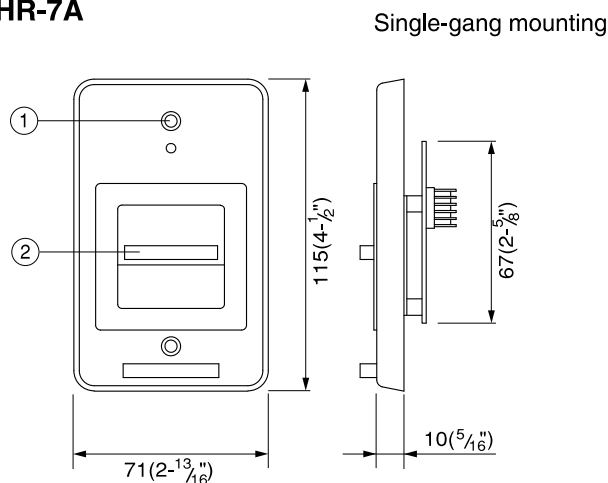

2. NAMES & FEATURES

■ NHR-3TS

1. Lamp cover (2)
Red lamps inside

■ NHR-4A

1. Lamp cover
White & red lamps inside

■ NHR-SP

1. Speaker
2. TONE-OFF button
3. Master-RING LED (CALL)

■ NHR-7A

1. Master-RING LED
2. Pull-lock switch
Tie up the pullcord supplied

■ NHR-3A-4

1. Lamp cover (4) Red lamps inside
2. 5-gang mounting holes

■ NHR-8A

1. Plug
2. Clip
3. Call button