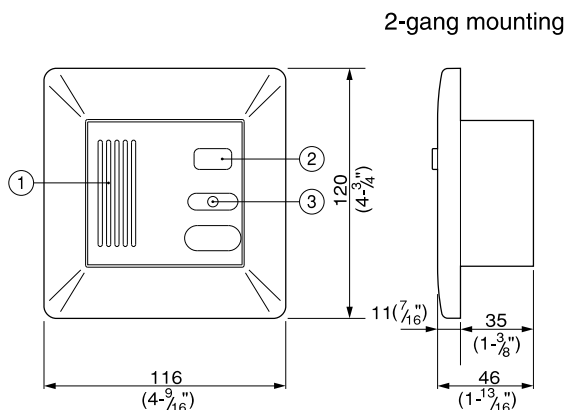

2. NAMES & FEATURES

■ NHR-3TS

1. Lamp cover (2)
Red lamps inside

■ NHR-4A

1. Lamp cover
White & red lamps inside

■ NHR-SP

1. Speaker
2. TONE-OFF button
3. Master-RING LED (CALL)

■ NHR-7A

1. Master-RING LED
2. Pull-lock switch
Tie up the pullcord supplied

■ NHR-3A-4

1. Lamp cover (4) Red lamps inside
2. 5-gang mounting holes

■ NHR-8A

1. Plug
2. Clip
3. Call button