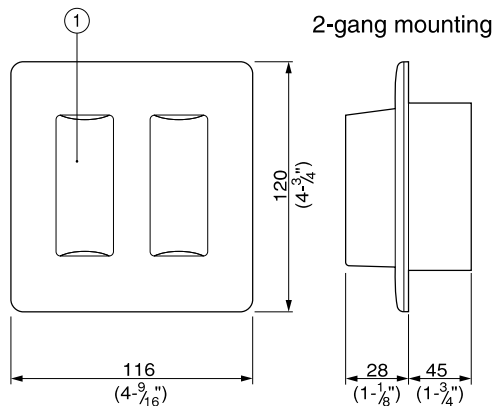

2. NAMES & FEATURES

■ NHR-3TS

1. Lamp cover (2)
Red lamps inside

■ NHR-4A

1. Lamp cover
White & red lamps inside

■ NHR-SP

1. Speaker
2. TONE-OFF button
3. Master-RING LED (CALL)

■ NHR-7A

1. Master-RING LED
2. Pull-lock switch
Tie up the pullcord supplied

■ NHR-3A-4

1. Lamp cover (4) Red lamps inside
2. 5-gang mounting holes

■ NHR-8A

1. Plug
2. Clip
3. Call button