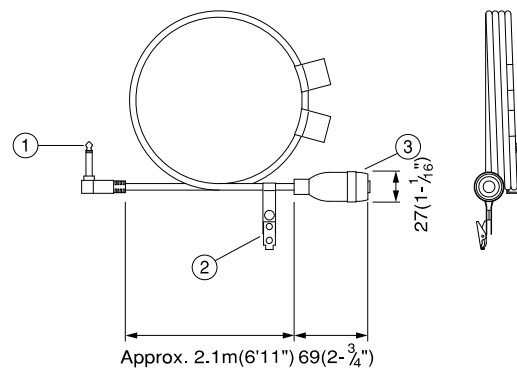

2. NAMES & FEATURES

■ NHR-3TS

1. Lamp cover (2)
Red lamps inside

■ NHR-4A

1. Lamp cover
White & red lamps inside

■ NHR-SP

1. Speaker
2. TONE-OFF button
3. Master-RING LED (CALL)

■ NHR-7A

1. Master-RING LED
2. Pull-lock switch
Tie up the pullcord supplied

■ NHR-3A-4

1. Lamp cover (4) Red lamps inside
2. 5-gang mounting holes

■ NHR-8A

1. Plug
2. Clip
3. Call button