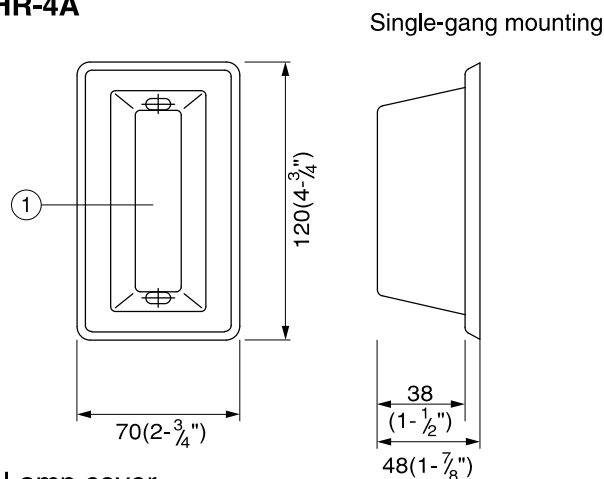

2. NAMES & FEATURES

■ NHR-3TS

1. Lamp cover (2)
Red lamps inside

■ NHR-4A

1. Lamp cover
White & red lamps inside

■ NHR-SP

1. Speaker
2. TONE-OFF button
3. Master-RING LED (CALL)

■ NHR-7A

1. Master-RING LED
2. Pull-lock switch
Tie up the pullcord supplied

■ NHR-3A-4

1. Lamp cover (4) Red lamps inside
2. 5-gang mounting holes

■ NHR-8A

1. Plug
2. Clip
3. Call button