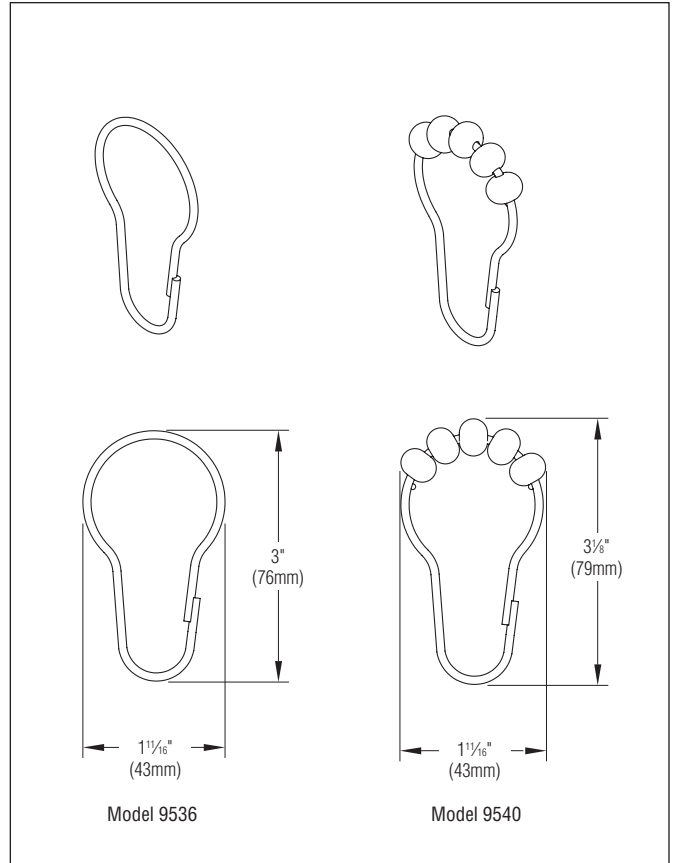

9536, 9540 Shower Curtain Hook

- ☑ Model 9536 – Shower Curtain Hook **Bradex**[®]
- ☑ Model 9540 – Shower Curtain Hook with Rollers **Bradex**[®]

Product Materials

Model 9536 Shower Curtain Hook: stainless steel spring wire with snap fastener. Can be used with 1" and 1¼" diameter curtain rods.

Model 9540 Shower Curtain Hook with Rollers: stainless steel wire with snap fastener. Rollers are brass with nickel plating. Five rollers per hook. Can be used with 1" and 1¼" diameter curtain rods.

Orders composed of products indicated as **Bradex**[®] will be available to ship in three days after receipt of order at the factory. There is no pricing penalty for this service from Bradley.