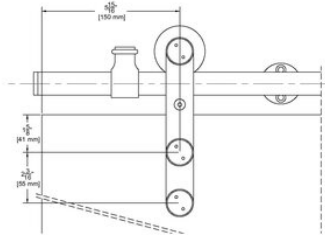

STAINLESS STEEL SLIDING TRACK HARDWARE SYSTEM

W100 SERIES FOR WOOD DOORS

For Sliding Panels up to 198 lbs.

NOTE: Alternate route dimension when using optional EPD3BL

Configurations:

- Single
- Bi-parting

Installations:

- Side Wall Mount (only)

Features:

- Made of 304 stainless steel
- Nylon coated stainless steel wheel for smooth operation
- 198 lb. panel capacity
- 5 year warranty
- Meets ADA push force requirements

Finishes:

NOTE: If ordering individual parts in the optional Black Powder Coat, Polished finishes be sure to include a prefix "D" for Black Powder Coat, or "P" for Polished Stainless

Standard Kit Sizes			
PART NUMBER	MATERIAL	TRACK LENGTH	DOOR WIDTH
W100/6	304 Stainless Steel	78 3/4"	36"
W100/8	304 Stainless Steel	98 7/16"	48"
W100D/6	Black Powder Coated Stainless Steel	78 3/4"	36"
W100D/8	Black Powder Coated Stainless Steel	98 7/16"	48"
W100P/6	304 Polished Stainless Steel	78 3/4"	36"
W100P/8	304 Polished Stainless Steel	98 7/16"	48"