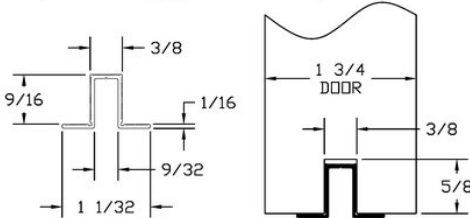

STAINLESS STEEL SLIDING TRACK HARDWARE SYSTEM

W100 SERIES FOR WOOD DOORS

For Sliding Panels up to 198 lbs.

NOTE: Alternate route dimension when using optional EPD3BL

Configurations:

- Single
- Bi-parting

Installations:

- Side Wall Mount (only)

Features:

- Made of 304 stainless steel
- Nylon coated stainless steel wheel for smooth operation
- 198 lb. panel capacity
- 5 year warranty
- Meets ADA push force requirements

Finishes:

NOTE: If ordering individual parts in the optional Black Powder Coat, Polished finishes be sure to include a prefix "D" for Black Powder Coat, or "P" for Polished Stainless

Standard Kit Sizes			
PART NUMBER	MATERIAL	TRACK LENGTH	DOOR WIDTH
W100/6	304 Stainless Steel	78 3/4"	36"
W100/8	304 Stainless Steel	98 7/16"	48"
W100D/6	Black Powder Coated Stainless Steel	78 3/4"	36"
W100D/8	Black Powder Coated Stainless Steel	98 7/16"	48"
W100P/6	304 Polished Stainless Steel	78 3/4"	36"
W100P/8	304 Polished Stainless Steel	98 7/16"	48"