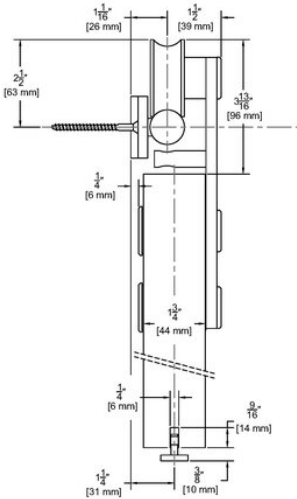

STAINLESS STEEL SLIDING TRACK HARDWARE SYSTEM

W100 SERIES FOR WOOD DOORS

For Sliding Panels up to 198 lbs.

NOTE: Alternate route dimension when using optional EPD3BL

Configurations:

- Single
- Bi-parting

Installations:

- Side Wall Mount (only)

Features:

- Made of 304 stainless steel
- Nylon coated stainless steel wheel for smooth operation
- 198 lb. panel capacity
- 5 year warranty
- Meets ADA push force requirements

Finishes:

NOTE: If ordering individual parts in the optional Black Powder Coat, Polished finishes be sure to include a prefix "D" for Black Powder Coat, or "P" for Polished Stainless

Standard Kit Sizes			
PART NUMBER	MATERIAL	TRACK LENGTH	DOOR WIDTH
W100/6	304 Stainless Steel	78 3/4"	36"
W100/8	304 Stainless Steel	98 7/16"	48"
W100D/6	Black Powder Coated Stainless Steel	78 3/4"	36"
W100D/8	Black Powder Coated Stainless Steel	98 7/16"	48"
W100P/6	304 Polished Stainless Steel	78 3/4"	36"
W100P/8	304 Polished Stainless Steel	98 7/16"	48"