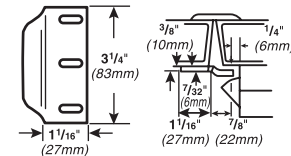

Projection 1/2" (13mm)

1410-Integral stop

Projection 1/2" (13mm)

1606

Projection 3/8" (10mm)
(Panic devices only)

1609

- Requires coordinator
- For panic exit application only, not fire rated

XP Strikes for rim devices

909

Projection 13/16" (21mm)

954

Projection 7/8" (22mm)
(For fire rated double door applications)

Strikes for vertical cable devices

249 - Top strike

Projection 9/16" (14mm)

349 - Bottom strike

Projection 1/8" (3mm)

Strikes for 98/9950WDC devices

150

Projection 9/16" (14mm)

450

Projection 1/8" (3mm)