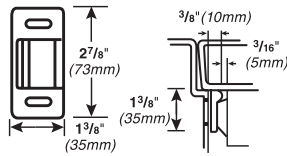

Projection 13/16" (21mm)

299F

Projection 13/16" (21mm)

499F

Projection 15/16" (24mm)

1408

One per pair of doors

1439-Blade stop

Projection 1/2" (13mm)

1410-Integral stop

Projection 1/2" (13mm)

1606

Projection 3/8" (10mm)
(Panic devices only)

1609

- Requires coordinator
- For panic exit application only, not fire rated

XP Strikes for rim devices

909

Projection 13/16" (21mm)

954

Projection 7/8" (22mm)
(For fire rated double door applications)

Strikes for vertical cable devices

249 - Top strike

Projection 9/16" (14mm)

349 - Bottom strike

Projection 1/8" (3mm)

Strikes for 98/9950WDC devices

150

Projection 9/16" (14mm)

450

Projection 1/8" (3mm)