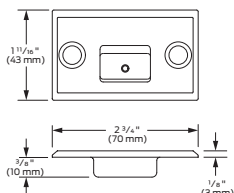

909

Projection 13/16" (21mm)

954

Projection 7/8" (22mm)
(For fire rated double door applications)

Strikes for vertical cable devices

249 - Top strike

Projection 9/16" (14mm)

349 - Bottom strike

Projection 1/8" (3mm)

Strikes for 98/9950WDC devices

150

Projection 9/16" (14mm)

450

Projection 1/8" (3mm)