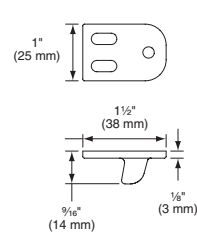

Projection 1/2" (13mm)

1410-Integral stop

Projection 1/2" (13mm)

1606

Projection 3/8" (10mm)
(Panic devices only)

1609

- Requires coordinator
- For panic exit application only, not fire rated

XP Strikes for rim devices

909

Projection 13/16" (21mm)

954

Projection 7/8" (22mm)
(For fire rated double door applications)

Strikes for vertical cable devices

249 - Top strike

Projection 9/16" (14mm)

349 - Bottom strike

Projection 1/8" (3mm)

Strikes for 98/9950WDC devices

150

Projection 9/16" (14mm)

450

Projection 1/8" (3mm)