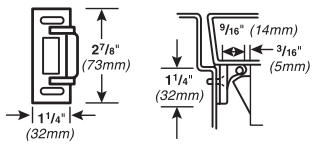

Strikes

Strikes for rim devices

264