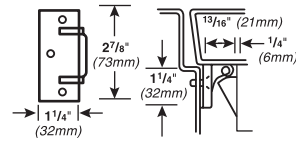

Projection 13/16" (21mm)

299F

Projection 13/16" (21mm)

499F

Projection 15/16" (24mm)

1408

One per pair of doors

1439-Blade stop

Projection 1/2" (13mm)

1410-Integral stop

Projection 1/2" (13mm)

1606

Projection 3/8" (10mm)
(Panic devices only)

1609

- Requires coordinator
- For panic exit application only, not fire rated

XP Strikes for rim devices

909

Projection 13/16" (21mm)

954

Projection 7/8" (22mm)
(For fire rated double door applications)

Strikes for vertical cable devices

249 - Top strike

Projection 9/16" (14mm)

349 - Bottom strike

Projection 1/8" (3mm)

Strikes for 98/9950WDC devices

150

Projection 9/16" (14mm)

450

Projection 1/8" (3mm)