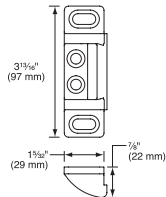

Projection 13/16" (21mm)

299F

Projection 13/16" (21mm)

499F

Projection 15/16" (24mm)

1408

One per pair of doors

1439-Blade stop

Projection 1/2" (13mm)

1410-Integral stop

Projection 1/2" (13mm)

1606

Projection 3/8" (10mm)
(Panic devices only)

1609

- Requires coordinator
- For panic exit application only, not fire rated

XP Strikes for rim devices

909

Projection 13/16" (21mm)

954

Projection 7/8" (22mm)
(For fire rated double door applications)

Strikes for vertical cable devices

249 - Top strike

Projection 9/16" (14mm)

349 - Bottom strike

Projection 1/8" (3mm)

Strikes for 98/9950WDC devices

150

Projection 9/16" (14mm)

450

Projection 1/8" (3mm)