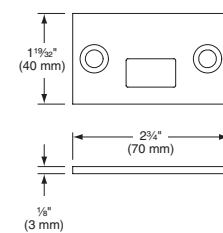

Projection 1/2" (13mm)

1410-Integral stop

Projection 1/2" (13mm)

1606

Projection 3/8" (10mm)
(Panic devices only)

1609

- Requires coordinator
- For panic exit application only, not fire rated

XP Strikes for rim devices

909

Projection 13/16" (21mm)

954

Projection 7/8" (22mm)
(For fire rated double door applications)

Strikes for vertical cable devices

249 - Top strike

Projection 9/16" (14mm)

349 - Bottom strike

Projection 1/8" (3mm)

Strikes for 98/9950WDC devices

150

Projection 9/16" (14mm)

450

Projection 1/8" (3mm)