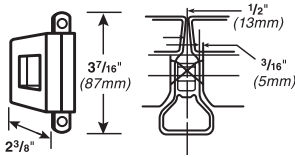

Projection 13/16" (21mm)

299F

Projection 13/16" (21mm)

499F

Projection 15/16" (24mm)

1408

One per pair of doors

1439-Blade stop

Projection 1/2" (13mm)

1410-Integral stop

Projection 1/2" (13mm)

1606

Projection 3/8" (10mm)
(Panic devices only)

1609

- Requires coordinator
- For panic exit application only, not fire rated

XP Strikes for rim devices

909

Projection 13/16" (21mm)

954

Projection 7/8" (22mm)
(For fire rated double door applications)

Strikes for vertical cable devices

249 - Top strike

Projection 9/16" (14mm)

349 - Bottom strike

Projection 1/8" (3mm)

Strikes for 98/9950WDC devices

150

Projection 9/16" (14mm)

450

Projection 1/8" (3mm)