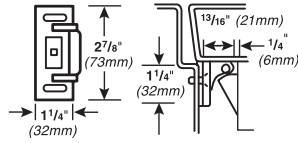

Projection 13/16" (21mm)

299F

Projection 13/16" (21mm)

499F

Projection 15/16" (24mm)

1408

One per pair of doors

1439-Blade stop

Projection 1/2" (13mm)

1410-Integral stop

Projection 1/2" (13mm)

1606

Projection 3/8" (10mm)
(Panic devices only)

1609

- Requires coordinator
- For panic exit application only, not fire rated

XP Strikes for rim devices

909

Projection 13/16" (21mm)

954

Projection 7/8" (22mm)
(For fire rated double door applications)

Strikes for vertical cable devices

249 - Top strike

Projection 9/16" (14mm)

349 - Bottom strike

Projection 1/8" (3mm)

Strikes for 98/9950WDC devices

150

Projection 9/16" (14mm)

450

Projection 1/8" (3mm)