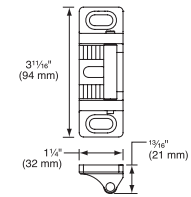

Projection 13/16" (21mm)

299F

Projection 13/16" (21mm)

499F

Projection 15/16" (24mm)

1408

One per pair of doors

1439-Blade stop

Projection 1/2" (13mm)

1410-Integral stop

Projection 1/2" (13mm)

1606

Projection 3/8" (10mm)
(Panic devices only)

1609

- Requires coordinator
- For panic exit application only, not fire rated

XP Strikes for rim devices

909

Projection 13/16" (21mm)

954

Projection 7/8" (22mm)
(For fire rated double door applications)

Strikes for vertical cable devices

249 - Top strike

Projection 9/16" (14mm)

349 - Bottom strike

Projection 1/8" (3mm)

Strikes for 98/9950WDC devices

150

Projection 9/16" (14mm)

450

Projection 1/8" (3mm)