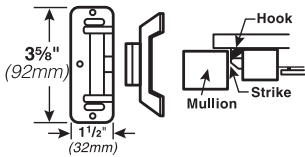

Projection 13/16" (21mm)

299F

Projection 13/16" (21mm)

499F

Projection 15/16" (24mm)

1408

One per pair of doors

1439-Blade stop

Projection 1/2" (13mm)

1410-Integral stop

Projection 1/2" (13mm)

1606

Projection 3/8" (10mm)
(Panic devices only)

1609

- Requires coordinator
- For panic exit application only, not fire rated

XP Strikes for rim devices

909

Projection 13/16" (21mm)

954

Projection 7/8" (22mm)
(For fire rated double door applications)

Strikes for vertical cable devices

249 - Top strike

Projection 9/16" (14mm)

349 - Bottom strike

Projection 1/8" (3mm)

Strikes for 98/9950WDC devices

150

Projection 9/16" (14mm)

450

Projection 1/8" (3mm)