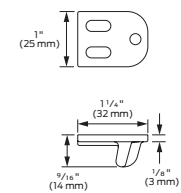

Projection 1/2" (13mm)

1410-Integral stop

Projection 1/2" (13mm)

1606

Projection 3/8" (10mm)
(Panic devices only)

1609

- Requires coordinator
- For panic exit application only, not fire rated

XP Strikes for rim devices

909

Projection 13/16" (21mm)

954

Projection 7/8" (22mm)
(For fire rated double door applications)

Strikes for vertical cable devices

249 - Top strike

Projection 9/16" (14mm)

349 - Bottom strike

Projection 1/8" (3mm)

Strikes for 98/9950WDC devices

150

Projection 9/16" (14mm)

450

Projection 1/8" (3mm)