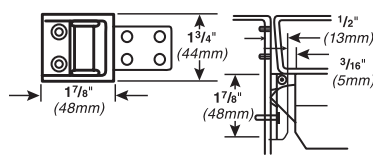

Projection 13/16" (21mm)

299F

Projection 13/16" (21mm)

499F

Projection 15/16" (24mm)

1408

One per pair of doors

1439-Blade stop

Projection 1/2" (13mm)

1410-Integral stop

Projection 1/2" (13mm)

1606

Projection 3/8" (10mm)
(Panic devices only)

1609

- Requires coordinator
- For panic exit application only, not fire rated

XP Strikes for rim devices

909

Projection 13/16" (21mm)

954

Projection 7/8" (22mm)
(For fire rated double door applications)

Strikes for vertical cable devices

249 - Top strike

Projection 9/16" (14mm)

349 - Bottom strike

Projection 1/8" (3mm)

Strikes for 98/9950WDC devices

150

Projection 9/16" (14mm)

450

Projection 1/8" (3mm)