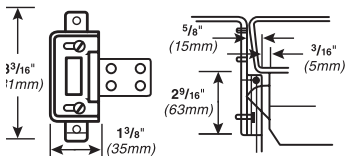

Projection 13/16" (21mm)

299F

Projection 13/16" (21mm)

499F

Projection 15/16" (24mm)

1408

One per pair of doors

1439-Blade stop

Projection 1/2" (13mm)

1410-Integral stop

Projection 1/2" (13mm)

1606

Projection 3/8" (10mm)
(Panic devices only)

1609

- Requires coordinator
- For panic exit application only, not fire rated

XP Strikes for rim devices

909

Projection 13/16" (21mm)

954

Projection 7/8" (22mm)
(For fire rated double door applications)

Strikes for vertical cable devices

249 - Top strike

Projection 9/16" (14mm)

349 - Bottom strike

Projection 1/8" (3mm)

Strikes for 98/9950WDC devices

150

Projection 9/16" (14mm)

450

Projection 1/8" (3mm)