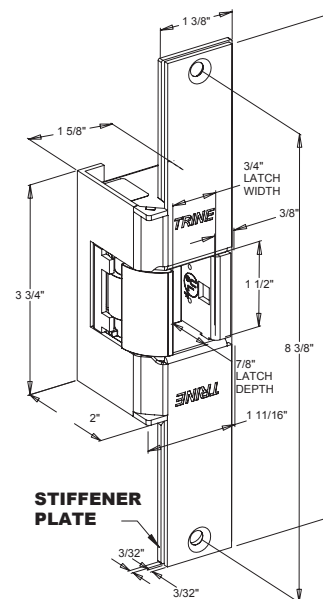

1. **960-32D**
   (Satin Stainless Steel – BHMA630)
2. The following finishes are:
3. **960-US3**
     (Bright Brass – BHMA605)
   - **960-US4**
     (Satin Brass – BHMA606)
   - **960-US10**
     (Satin Bronze – BHMA612)
   - **960-US10B**
     (Dark Bronze – BHMA613)
   - **960-32**
     (Polished Stainless – BHMA629)