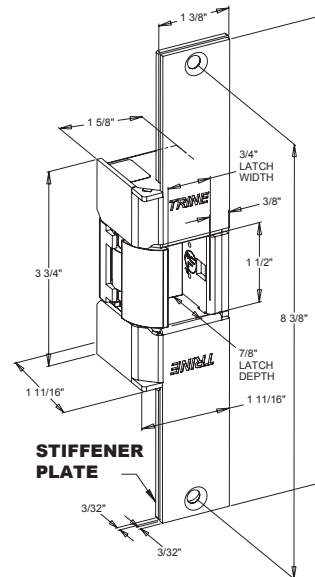

1. **950-32D**
   (Satin Stainless Steel – BHMA630)
2. The following finishes are:
3. **950-US3**
     (Bright Brass – BHMA605)
   - **950-US4**
     (Satin Brass – BHMA606)
   - **950-US10**
     (Satin Bronze – BHMA612)
   - **950-US10B**
     (Dark Bronze – BHMA613)
   - **950-32**
     (Polished Stainless – BHMA629)