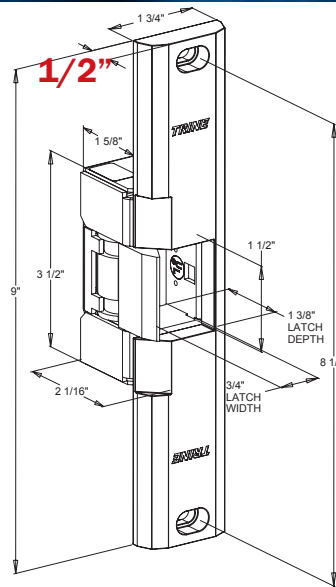

EN850 – GREAT FOR OUTDOOR GATES

For new or replacement installations in wood or metal single door jambs. Use with surface mounted rim exit devices with up to 1" throw. **1/2" thick face plate.**

(Not UL 10C Listed)

Works with Rim Panic Exit Devices.

1. **850-32D**
   (Satin Stainless Steel – BHMA630)
2. The following finishes are:
3. **850-US3**
     (Bright Brass – BHMA605)
   - **850-US4**
     (Satin Brass – BHMA606)
   - **850-US10**
     (Satin Bronze – BHMA612)
   - **850-US10B**
     (Dark Bronze – BHMA613)
   - **850-32**
     (Polished Stainless – BHMA629)