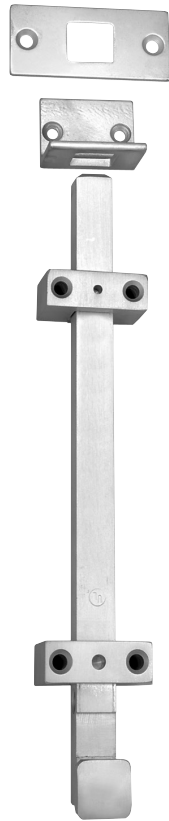

Experience a safer
and more open world

Rockwood 585-12 - 12" Surface Bolt

Available Finishes:

- US26D/626

SIZE:

Bolt Throw: 1 1/4"

Bolt Material: 3/4" x 3/4"

Bolt Length: 12"

WEIGHT:

3.9 lbs.

ANSI A156.16:

L04161

Specifications:

MATERIAL:

Steel

FASTENERS:

Bolt: 4 ea. 1/4"-20 x 2 1/4" Flat Head Machine Screws; 4 ea. 1/4"-20 x 1 5/8" Sex Bolts
Strikes: 2 ea. #14 x 2 1/2" Flat Head Sheet Metal Screws, 2 ea. Plastic Anchors;
2 ea. 1/4"-20 x 1" Flat Head Machine Screws, 2 ea. 1/4"-20 Anchors

FEATURES:

- UL listed for use on inactive leaf of a pair of 3-hour labeled fire doors
- Includes a universal top strike and a mortise bottom strike
- Locks in both the up and down position
- Bolt locks automatically when thrown; can be released only by pressing knob toward door while retracting
- Can be used on any type of door
- Accommodates padlock