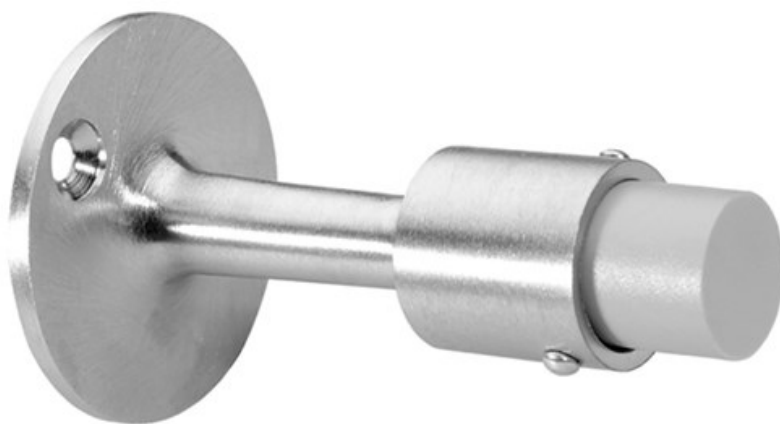

Experience a safer
and more open world

Rockwood 475 - Door Stop

Available Finishes:

- US3/605
- US4/606
- US10/612
- US10B/613
- US10BE/613E
- US26/625
- US26D/626

SIZE:

Base: \varnothing 2 ¹/₄"

Projection: 3 ³/₄"

WEIGHT:

0.6 lbs.

ANSI A156.16:

L02021

Specifications:

MATERIAL:

Cast Brass with Rubber Bumper

FASTENERS:

1 ea. $\frac{5}{16}$ "-18 x 1 ³/₄" Stud, Anchor; #8 x ³/₄" Oval Head Sheet Metal Screws, Plastic Anchor

WARNING

This product can expose you to lead which is known to the state of California to cause cancer and birth defects or other reproductive harm. For more information go to www.P65warnings.ca.gov.