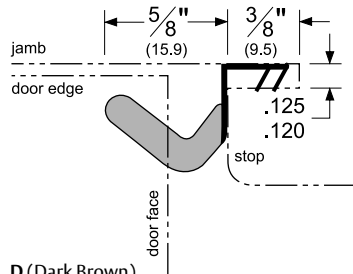

Architectural Door Accessories

ASSA ABLOY

Pemko Perimeter Gasketing: Foam Kerf-Weatherstrip

The global leader in
door opening solutions

Q106_

AVAILABLE FINISHES: **D, W**

AVAILABLE LENGTHS: **36", 85", 97", 121"**

RETAINER WIDTH: **1/8" (3.2 mm)**

RETAINER HEIGHT: **3/8" (9.5 mm)**

TOTAL HEIGHT WITH KERF: **1" (25.4 mm)**

D (Dark Brown)

W (White)

TITLE:
PREPARED FOR:
PREPARED BY:
DATE:
COMMENTS: