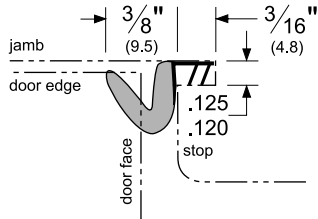

Architectural Door Accessories

ASSA ABLOY

Pemko Perimeter Gasketing: Foam Kerf-In Weatherstrip

The global leader in
door opening solutions

Q103_

AVAILABLE FINISHES: **D, W**

AVAILABLE LENGTHS: **36", 85", 97", 121"**

RETAINER WIDTH: **1/8" (3.2 mm)**

RETAINER HEIGHT: **3/16" (4.8 mm)**

TOTAL HEIGHT WITH KERF: **9/16" (14.3 mm)**

D (Dark Brown)

W (White)

TITLE:
PREPARED FOR:
PREPARED BY:
DATE:
COMMENTS: