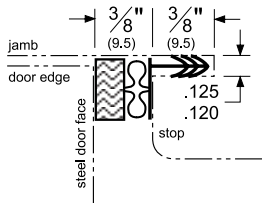

Architectural Door Accessories

ASSA ABLOY

Pemko Perimeter Gasketing: Magnetic Kerf-In Weatherstrip

The global leader in
door opening solutions

MAG349_

AVAILABLE FINISHES: **D, W**

AVAILABLE LENGTHS: **37", 81", 85", 96", 21"**

RETAINER WIDTH: **1/8" (3.2 mm)**

RETAINER HEIGHT: **3/8" (9.5 mm)**

TOTAL HEIGHT WITH KERF: **3/4" (19.1 mm)**

D (Dark Brown)

W (White)

TITLE:
PREPARED FOR:
PREPARED BY:
DATE:
COMMENTS: