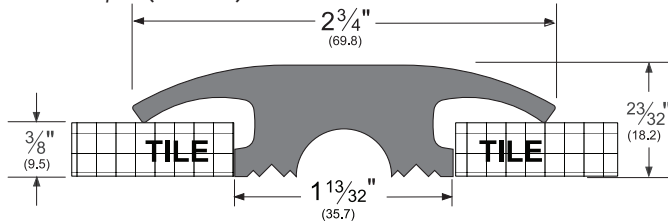

Architectural Door Accessories

ASSA ABLOY

Pemko Commercial Thresholds: Eco-V® Thresholds

The global leader in
door opening solutions

EV2326_

AVAILABLE FINISHES: BL, D

AVAILABLE LENGTHS: 36", 48", 73"

TOP WIDTH: 2-3/4" (69.8 mm)

BOTTOM WIDTH: 1-13/32" (35.7 mm)

HEIGHT: 23/32" (18.2 mm)

BL (Black Eco-V®)

D (Dark Brown Eco-V®)

TITLE:
PREPARED FOR:
PREPARED BY:
DATE:
COMMENTS: