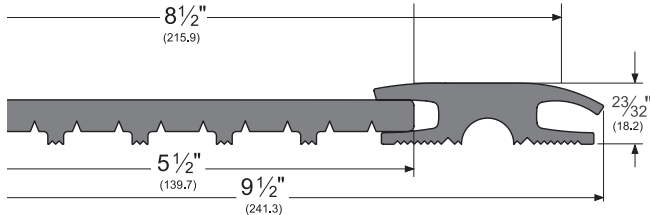

Architectural Door Accessories

ASSA ABLOY

Pemko Commercial Thresholds: Adjustable-Width Eco-v® Thresholds

The global leader in
door opening solutions

ADJ232V8_

AVAILABLE FINISHES: **BL, D**
AVAILABLE LENGTHS: **36", 48"**
WIDTH: **8-1/2" (215.9 mm)**
HEIGHT: **23/32" (18.2 mm)**