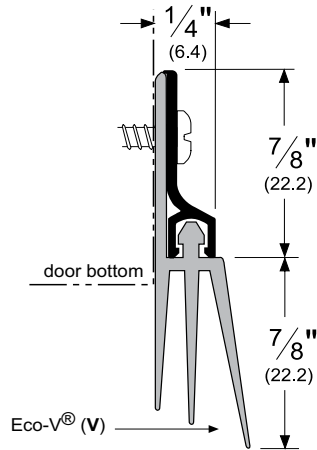

Architectural Door Accessories

ASSA ABLOY

Pemko Door Bottoms: Door Bottom Sweeps

The global leader in
door opening solutions

57_V

AVAILABLE FINISHES: **A, BDG, D, G, PW, SN**

WIDTH: **1/4" (6.4 mm)**

PROFILE HEIGHT: **7/8" (22.2 mm)**

TOTAL HEIGHT WITH INSERT: **1-3/4" (44.4 mm)**

A (Mill Finish Aluminum)

BDG (Bright Dip Gold Anodized Aluminum)

D (Dark Bronze Anodized Aluminum)

G (Gold Anodized Aluminum)

PW (Painted White Aluminum)

SN (Satin Nickel Anodized Aluminum)