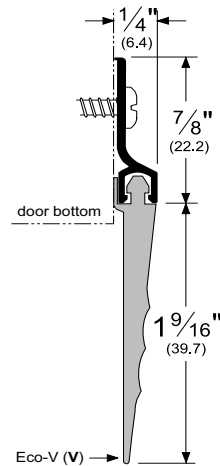

Architectural Door Accessories

ASSA ABLOY

Pemko Door Bottoms: Door Bottom Sweeps

The global leader in
door opening solutions

56_V

AVAILABLE FINISHES: **A, BDG, D, G, PW, SN**

WIDTH: **1/4" (6.4 mm)**

PROFILE HEIGHT: **7/8" (22.2 mm)**

TOTAL HEIGHT WITH INSERT: **2-7/16" (61.9 mm)**

A (Mill Finish Aluminum)

BDG (Bright Dip Gold Anodized Aluminum)

D (Dark Bronze Anodized Aluminum)

G (Gold Anodized Aluminum)

PW (Painted White Aluminum)

SN (Satin Nickel Anodized Aluminum)

TITLE:

PREPARED FOR:

PREPARED BY:

DATE:

COMMENTS: