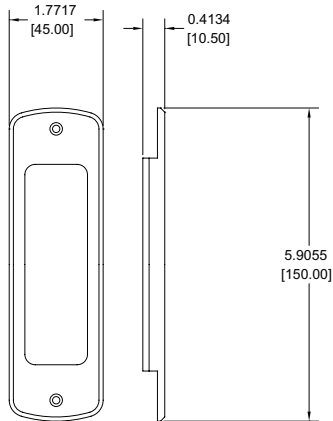

ASSA ABLOY

SLIDING DOOR HARDWARE: SIM150 CUP PULL

503SF

AVAILABLE FINISHES: **US26D**

WIDTH: **1.77" (45.00 mm)**

HEIGHT: **5.91" (150.00 mm)**

US26D (Satin Chrome)

TITLE:
PREPARED FOR:
PREPARED BY:
DATE:
COMMENTS: