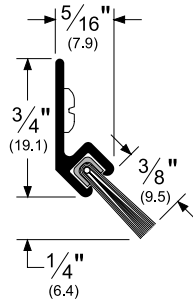

Architectural Door Accessories

ASSA ABLOY

Pemko Brush Gasketing: 45° Aluminum Retainers

The global leader in
door opening solutions

45041_NB

AVAILABLE FINISHES: C, D, G, SN

WIDTH: $5/16"$ (7.9 mm)

PROFILE HEIGHT: $3/4"$ (19.1 mm)

HEIGHT INCLUDING BRUSH: $1"$ (25.4 mm)

C (Clear Anodized Aluminum)

D (Dark Bronze Anodized Aluminum)

G (Gold Anodized Aluminum)

SN (Satin Nickel Anodized Aluminum)

TITLE:
PREPARED FOR:
PREPARED BY:
DATE:
COMMENTS: