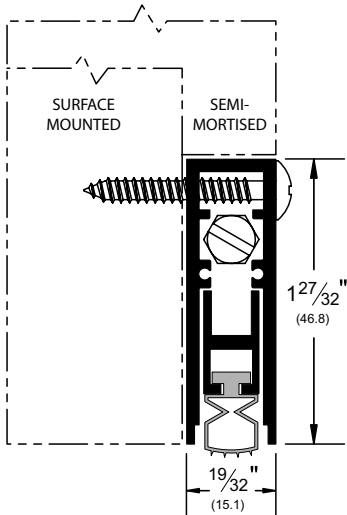

ASSA ABLOY

DOOR BOTTOMS: AUTOMATIC DOOR BOTTOMS

4131_PKL

**BHMA
CERTIFIED**

AVAILABLE FINISHES: **BDG, C, D, SN**

WIDTH: **19/32" (15.1 mm)**

HEIGHT: **1-27/32" (46.8 mm)**

BDG (Bright Dip Gold Anodized)
C (Clear Anodized)
D (Dark Bronze Anodized)
SN (Satin Nickel Anodized)