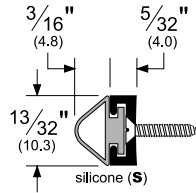

Architectural Door Accessories

ASSA ABLOY

Pemko Astragals & Meeting Stiles: Meeting Stile Gasketing

The global leader in
door opening solutions

369_S

AVAILABLE FINISHES: A, D, G

PROFILE WIDTH: 5/32" (4.0 mm)

TOTAL WIDTH WITH INSERT: 11/32" (8.8 mm)

HEIGHT: 13/32" (10.3 mm)

A (Mill Finish Aluminum)

D (Dark Bronze Anodized Aluminum)

G (Gold Anodized Aluminum)

TITLE:

PREPARED FOR:

PREPARED BY: