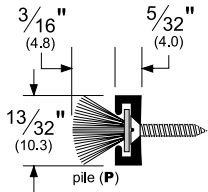

Architectural Door Accessories

ASSA ABLOY

Pemko Astragals & Meeting Stiles: Meeting Stile Gasketing

The global leader in
door opening solutions

369_P

AVAILABLE FINISHES: **A, D, G**

PROFILE WIDTH: **5/32" (4.0 mm)**

TOTAL WIDTH WITH INSERT: **11/32" (8.8 mm)**

HEIGHT: **13/32" (10.3 mm)**

A (Mill Finish Aluminum)

D (Dark Bronze Anodized Aluminum)

G (Gold Anodized Aluminum)

TITLE:
PREPARED FOR:
PREPARED BY:
DATE:
COMMENTS: