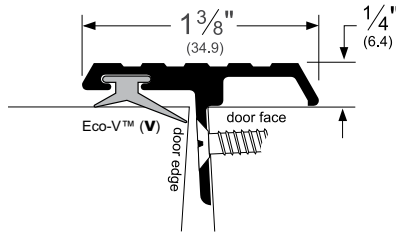

Architectural Door Accessories

ASSA ABLOY

Pemko Astragals & Meeting Stiles: "T" and Overlapping Astragals

The global leader in
door opening solutions

355_V

AVAILABLE FINISHES: **B, BDG, C, D, G, PW, SN**
PROFILE WIDTH: **1-3/8" (34.9 mm)**
HEIGHT: **1/4" (6.4 mm)**