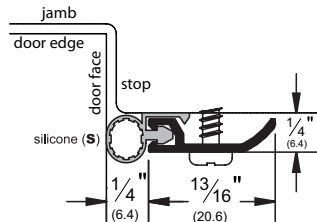

Architectural Door Accessories

ASSA ABLOY

Pemko Perimeter Gasketing: Standard Perimeter Gasketing

The global leader in
door opening solutions

316_S

AVAILABLE FINISHES: **A, BDG, D, G**

WIDTH: **1/4" (6.4 mm)**

PROFILE HEIGHT: **13/16" (20.6 mm)**

TOTAL HEIGHT WITH INSERT: **1-1/16" (27.0 mm)**

A (Mill Finish Aluminum)

BDG (Bright Dip Gold Anodized Aluminum)

D (Dark Bronze Anodized Aluminum)

G (Gold Anodized Aluminum)