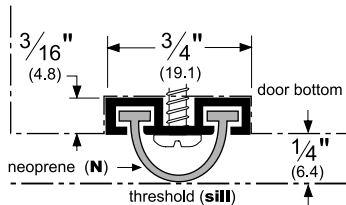

Architectural Door Accessories

ASSA ABLOY

Pemko Door Bottoms: Specialty Door Bottoms

The global leader in
door opening solutions

313_N

AVAILABLE FINISHES: **A, D, G**

WIDTH: **3/4" (19.1 mm)**

PROFILE HEIGHT: **3/16" (4.8 mm)**

TOTAL HEIGHT WITH INSERT: **7/16" (11.2 mm)**

A (Mill Finish Aluminum)

D (Dark Bronze Anodized Aluminum)

G (Gold Anodized Aluminum)

TITLE:
PREPARED FOR:
PREPARED BY:
DATE:
COMMENTS: