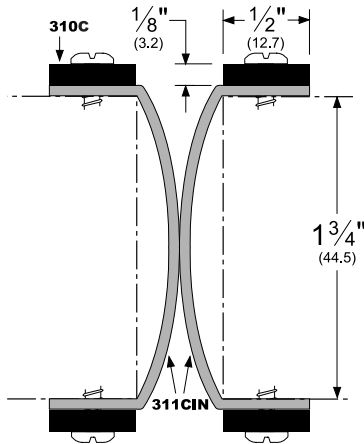

### 310\_ (RETAINER BAR)

### 311CIN (INSERTS)

AVAILABLE FINISHES: C, D, G

PROFILE WIDTH: 1/2" (12.7 mm)

DOOR: 1-3/4" (44.5 mm)

C (Clear Anodized Aluminum)

D (Dark Bronze Anodized Aluminum)

G (Gold Anodized Aluminum)

TITLE: