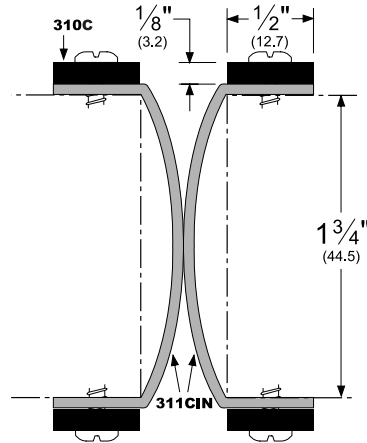

Architectural Door Accessories

ASSA ABLOY

Pemko Astragals & Meeting Stiles: Astragals & Meeting Stile Gasketing-Split Astragals

The global leader in
door opening solutions

310_ (RETAINER BAR) 311CIN (INSERTS)

AVAILABLE FINISHES: C
PROFILE WIDTH: 1/2" (12.7 mm)
DOOR: 1-3/4" (44.5 mm)

C (Clear Anodized Aluminum)

TITLE:
PREPARED FOR:
PREPARED BY:
DATE:
COMMENTS: