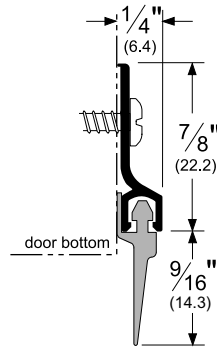

## Pemko Door Bottoms: Door Bottom Sweeps

The global leader in  
door opening solutions

**308\_V**

AVAILABLE FINISHES: **A, BDG, D, G, PW, SN**

WIDTH: **1/4" (6.4 mm)**

PROFILE HEIGHT: **7/8" (22.2 mm)**

INSERT HEIGHT: **9/16" (14.3 mm)**

TOTAL HEIGHT: **1-7/16" (36.5 mm)**

**A** (Mill Finish Aluminum)

**BDG** (Bright Dip Gold Anodized Aluminum)

**D** (Dark Bronze Anodized Aluminum)

**G** (Gold Anodized Aluminum)

**PW** (Painted White Aluminum)