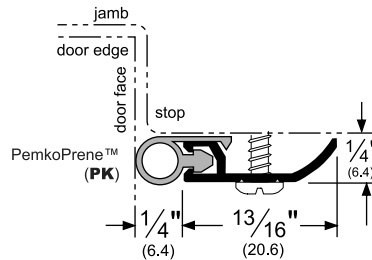

Architectural Door Accessories

ASSA ABLOY

Pemko Perimeter Gasketing: Standard Perimeter Gasketing

The global leader in
door opening solutions

297_PK

AVAILABLE FINISHES: **A, BDG, D, G, PW, SN**

WIDTH: **1/4" (6.4 mm)**

PROFILE HEIGHT: **13/16" (20.6 mm)**

TOTAL HEIGHT WITH INSERT: **1-1/16" (27.0 mm)**

A (Mill Finish Aluminum)

BDG (Bright Dip Gold Anodized Aluminum)

D (Dark Bronze Anodized Aluminum)

G (Gold Anodized Aluminum)

PW (Painted White Aluminum)

SN (Satin Nickel Anodized Aluminum)

TITLE:

PREPARED FOR:

PREPARED BY:

DATE:

COMMENTS: